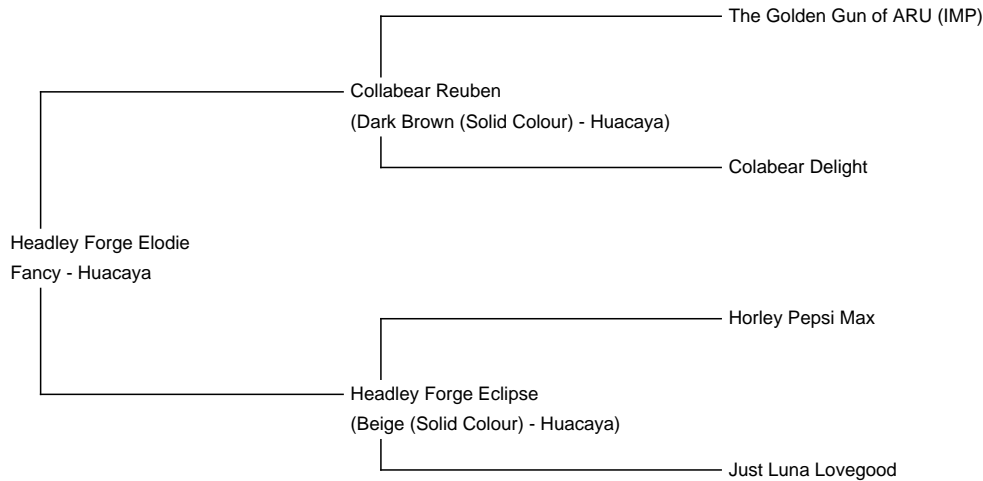

Headley Forge Elodie

Price: £2,000.00 (excl VAT) with female cria at foot

Sire: Collabear Reuben

Dam: Headley Forge Eclipse

Type: Pregnant Female (Pregnant)

Breed Type: Huacaya

Colour: Fancy

Date of Birth: 20th June 2018

Description:

Elodie is an easy going, very striking female. She has a pleasing style with a soft handling fleece and gentle nature. Elodie has unpacked a gorgeous dark brown female, with a white patch on her forehead, and chin. She is a sturdy cria who is showing great promise.

This year Elodie is being mated to our multi championship winning grey male, Inca Grey Limelight as we were happy with this years' result.

Elodie comes with a vet check, Enferplex TB test and 24/7 ongoing support.

Name of covering male: Inca Grey Limelight (Medium Grey)

Number of Crias bred from female: 2

Sire of Cria at Foot: Inca Grey Limelight (Medium Grey)

Cria at Foot: Cria is a dark brown female with two white marks on it's head. It is very cute and is growing well.