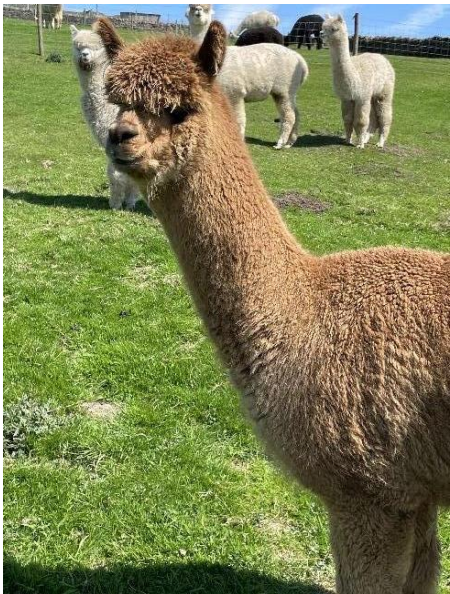

Alpaca Photo 1