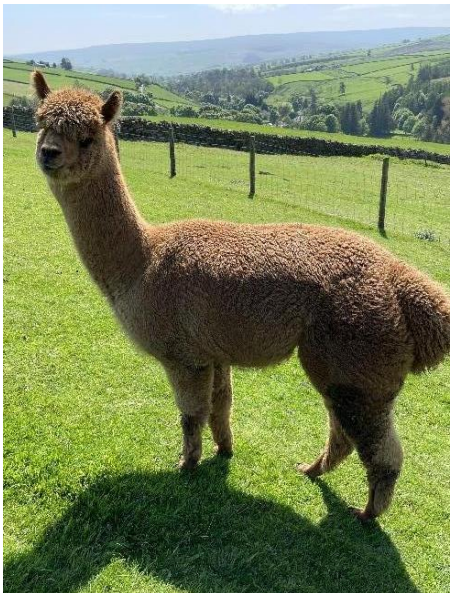

Alpaca Photo 2