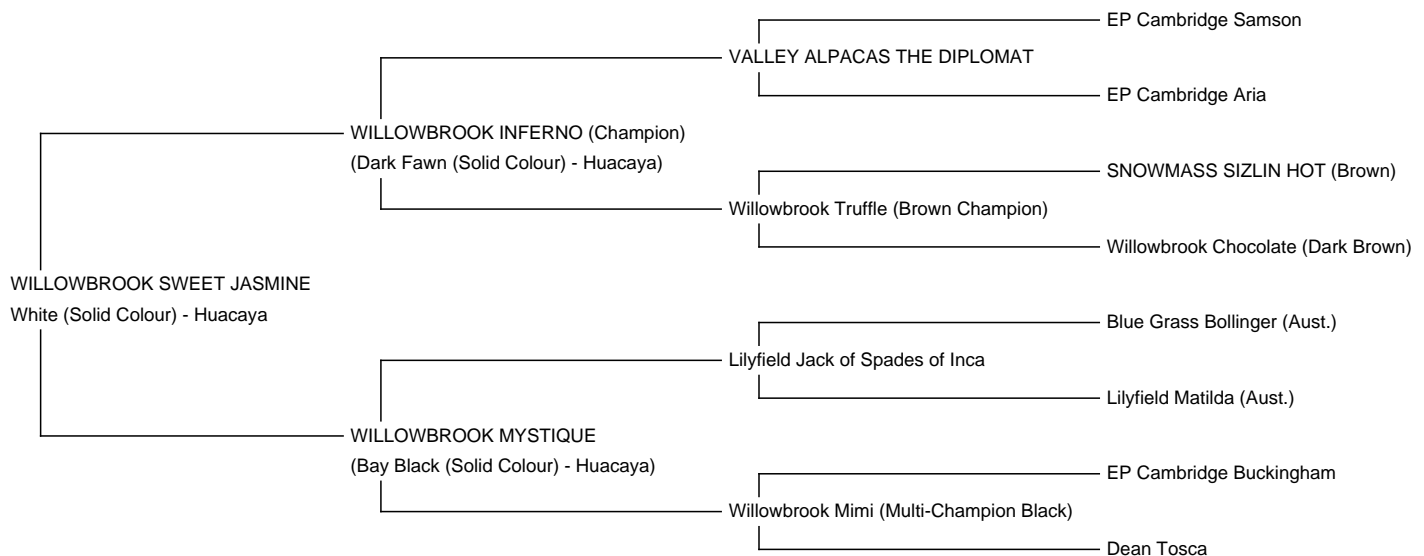

WILLOWBROOK SWEET JASMINE

Price: £1,500.00 (excl VAT)

Sire: WILLOWBROOK INFERNO (Champion)

Dam: WILLOWBROOK MYSTIQUE

Type: Pregnant Female (Pregnant)

Breed Type: Huacaya

Colour: White (Solid Colour)

Registered With: Registered with the B.A.S.

Blood Lineage: Snowmass/EPC/Jack of Spades

Date of Birth: 30th June 2021

Description:

Jasmine is a beautiful young proven pregnant female, with a lovely head type and short muzzle. She is very gentle and has an easy going temperament. She has champion winning genetics on both sides of her pedigree. On her sire's side she has a Fawn Champion son of Supreme Champion Valley Alpacas The Diplomat, and a brown multi Champion female from a line proven in its prepotency for passing on desirable conformation and fleece characteristics.

On her dam's side she has multi-Champion black female (WB Mimi), and a bay black dam (daughter of Lilyfield Jack of Spades) who is still an impressive looking female in both stature and fleece at 12 years of age.

WILLOWBROOK SWEET JASMINE

WILLOWBROOK MYSTIQUE (DAM) - WB MIMI (GRAND DAM)

WILLOWBROOK PICASSO - OFFSPRING OF JASMINE