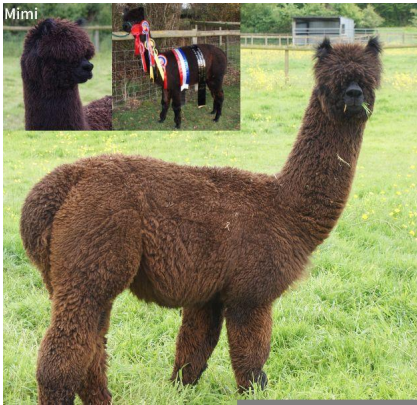

WILLOWBROOK MYSTIQUE (DAM) - WB MIMI (GRAND DAM)