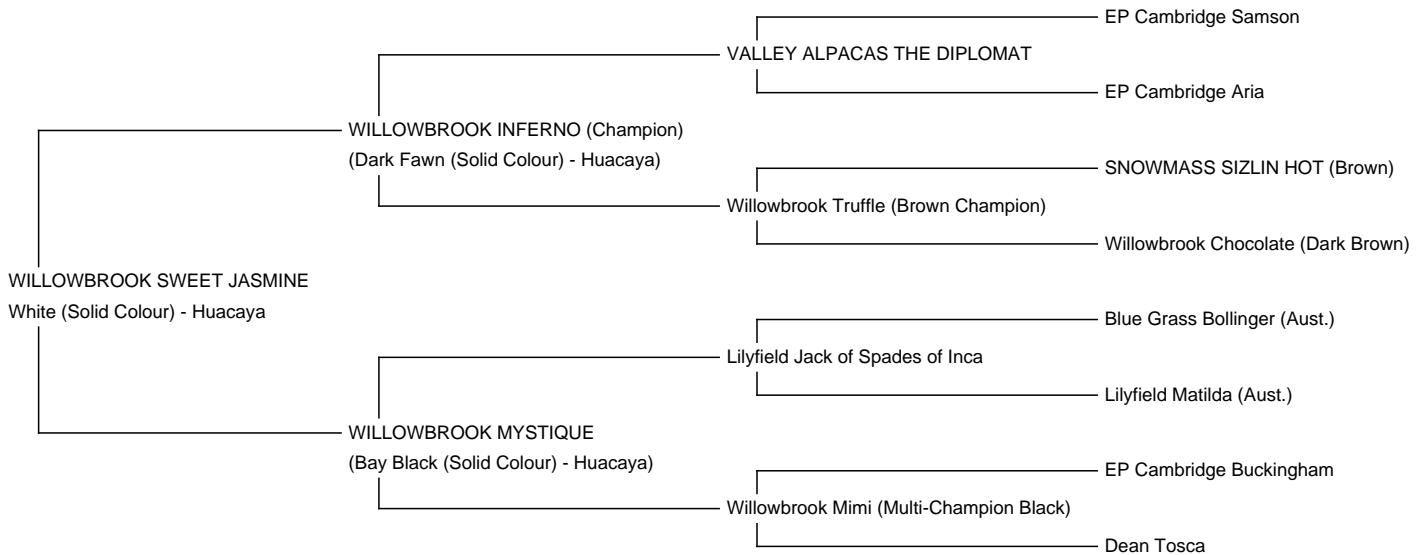

WILLOWBROOK SWEET JASMINE

Price: £1,500.00 (excl VAT)

Sire: WILLOWBROOK INFERNO (Champion)

Dam: WILLOWBROOK MYSTIQUE

Type: Pregnant Female (Pregnant)

Breed Type: Huacaya

Colour: White (Solid Colour)

Registered With: Registered with the B.A.S.

Blood Lineage: Snowmass/EPC/Jack of Spades

Date of Birth: 30th June 2021

Description:

Jasmine is a beautiful young proven pregnant female, with a lovely head type and short muzzle. She is very gentle and has an easy going temperament. She has champion winning genetics on both sides of her pedigree. On her sire's side she has a Fawn Champion son of Supreme Champion Valley Alpacas The Diplomat, and a brown multi Champion female from a line proven in its prepotency for passing on desirable conformation and fleece characteristics.

On her dam's side she has multi-Champion black female (WB Mimi), and a bay black dam (daughter of Lilyfield Jack of Spades) who is still an impressive looking female in both stature and fleece at 12 years of age.

WILLOWBROOK SWEET JASMINE

WILLOWBROOK MYSTIQUE (DAM) - WB MIMI (GRAND DAM)

WILLOWBROOK PICASSO - OFFSPRING OF JASMINE