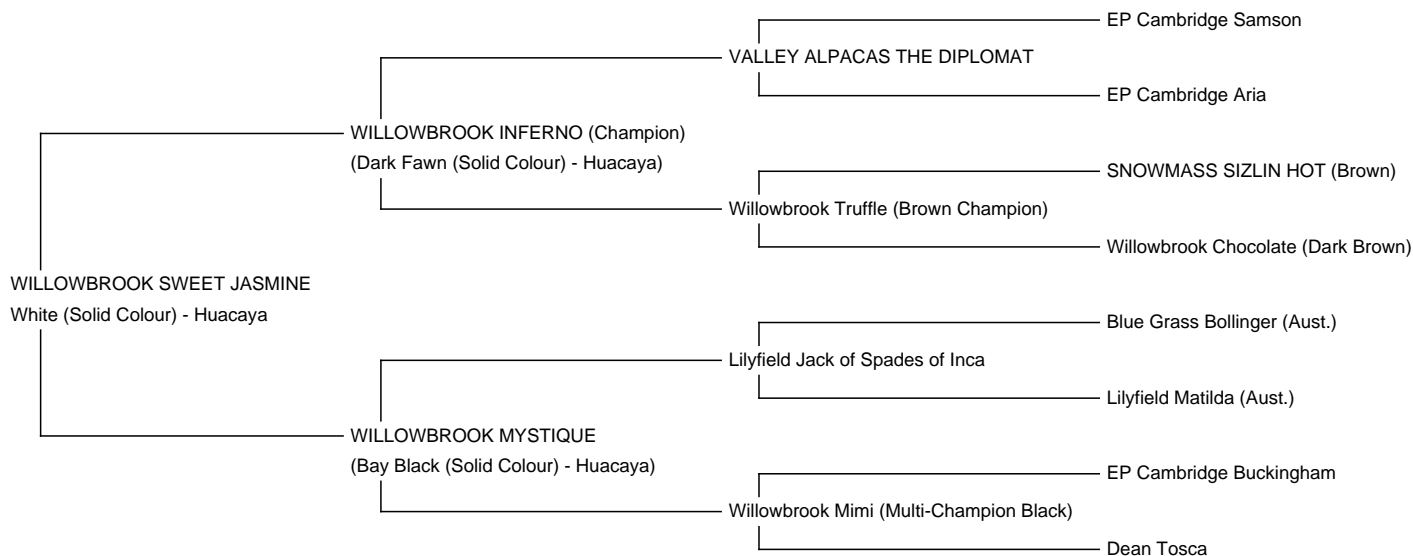

WILLOWBROOK SWEET JASMINE

Price: N/A (SOLD)

Sire: WILLOWBROOK INFERNO (Champion)

Dam: WILLOWBROOK MYSTIQUE

Type: Pregnant Female (Pregnant)

Breed Type: Huacaya

Colour: White (Solid Colour)

Registered With: Registered with the B.A.S.

Blood Lineage: Snowmass/EPC/Jack of Spades

Date of Birth: 30th June 2021

Description:

Jasmine is a beautiful young proven pregnant female, with a lovely head type and short muzzle. She is very gentle and has an easy going temperament. She has champion winning genetics on both sides of her pedigree. On her sire's side she has a Fawn Champion son of Supreme Champion Valley Alpacas The Diplomat, and a brown multi Champion female from a line proven in its prepotency for passing on desirable conformation and fleece characteristics.

On her dam's side she has multi-Champion black female (WB Mimi), and a bay black dam (daughter of Lilyfield Jack of Spades) who is still an impressive looking female in both stature and fleece at 12 years of age.

WILLOWBROOK SWEET JASMINE

WILLOWBROOK MYSTIQUE (DAM) - WB MIMI (GRAND DAM)

WILLOWBROOK PICASSO - OFFSPRING OF JASMINE