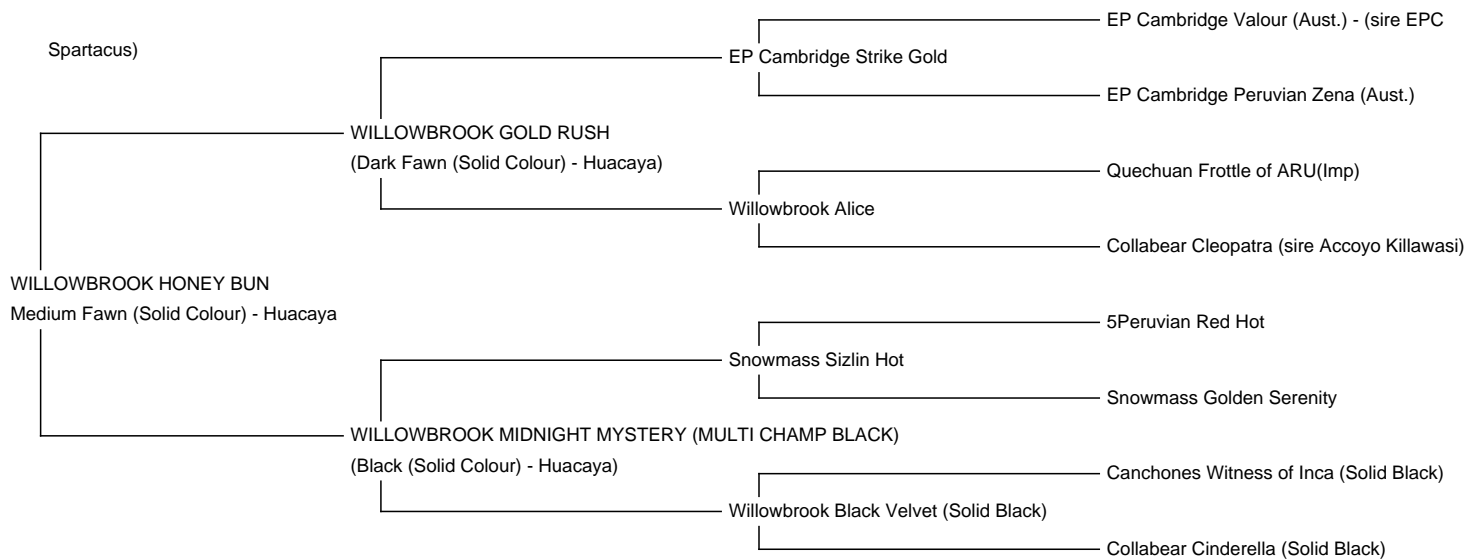

WILLOWBROOK HONEY BUN

Price: N/A (SOLD)

Sire: WILLOWBROOK GOLD RUSH

Dam: WILLOWBROOK MIDNIGHT MYSTERY (MULTI CHAMP BLACK)

Type: Pregnant Female (Pregnant)

Breed Type: Huacaya

Colour: Medium Fawn (Solid Colour)

Registered With: Registered with the B.A.S.

Blood Lineage: Snowmass/EPC/Canchones/Accoyo

Date of Birth: 21st August 2017

Description:

Honey Bun is a proven pregnant fawn huacaya female, out of my multi-Champion Black female Midnight Mystery (Champion Black with her senior fleece in 2019). She has perfect conformation and great strength of bone. In common with all of her siblings, Honey grows a really good staple length, and has very good fleece coverage. She had a very attractive dark brown cria last year, who exhibits a very bright, fine and long fleece, with a high frequency style crimp.

We cannot wait to see what Honey Bun produces this year, as she has been paired with WB Illustrious, who is an absolutely stunning son of Snowmass Bronze Royalty! Honey's Dam is a multi-Champion black daughter of Snowmass Sizlin Hot (sire of numerous Champions), so I anticipate the combination to produce a very special cria with gorgeous phenotype and longevity of fineness, as well as many other enduring positive fleece qualities!

Name of covering male: WILLOWBROOK ILLUSTRIOUS (BRONZE ROYALTY SON) (Light Brown)

Last Mating Date: 18th July 2023

Estimated Date Cria Due (Pregnant Female): 18th June 2024

WILLOWBROOK HONEY BUN

WB ILLUSTRIOUS - COVERING MALE