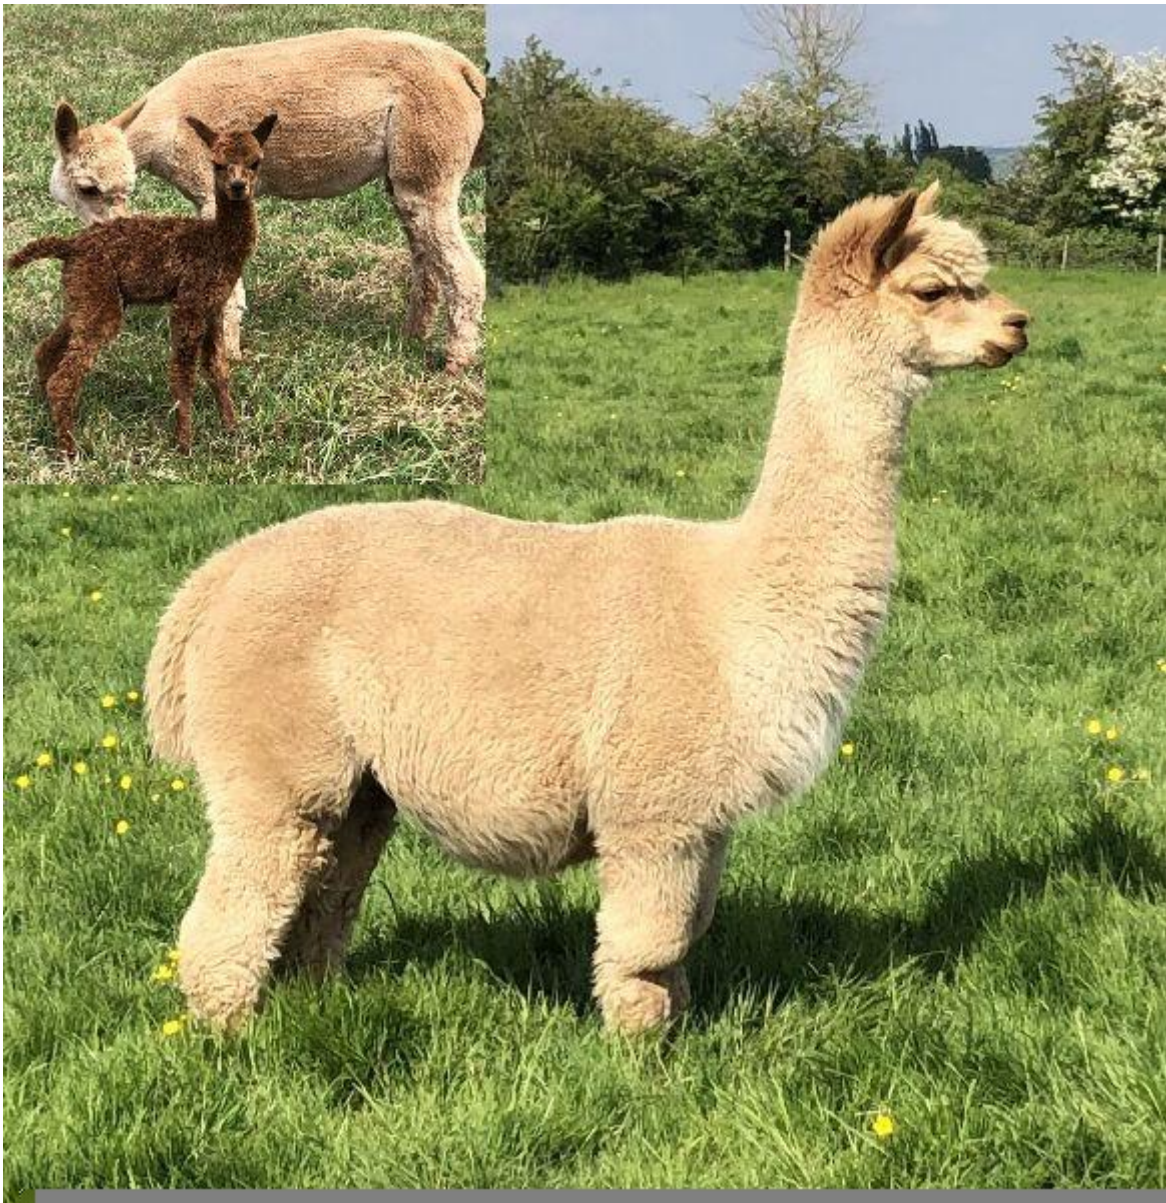

WILLOWBROOK HONEY BUN

Price: N/A (SOLD)

Sire: WILLOWBROOK GOLD RUSH

Dam: WILLOWBROOK MIDNIGHT MYSTERY (MULTI CHAMP BLACK)

Type: Pregnant Female (Pregnant)

Breed Type: Huacaya

Colour: Medium Fawn (Solid Colour)

Registered With: Registered with the B.A.S.

Blood Lineage: Snowmass/EPC/Canchones/Accoyo

Date of Birth: 21st August 2017

Description:

Honey Bun is a proven pregnant fawn huacaya female, out of my multi-Champion Black female Midnight Mystery (Champion Black with her senior fleece in 2019). She has perfect conformation and great strength of bone. In common with all of her siblings, Honey grows a really good staple length, and has very good fleece coverage. She had a very attractive dark brown cria last year, who exhibits a very bright, fine and long fleece, with a high frequency style crimp.

We cannot wait to see what Honey Bun produces this year, as she has been paired with WB Illustrious, who is an absolutely stunning son of Snowmass Bronze Royalty! Honey's Dam is a multi-Champion black daughter of Snowmass Sizlin Hot (sire of numerous Champions), so I anticipate the combination to produce a very special cria with gorgeous phenotype and longevity of fineness, as well as many other enduring positive fleece qualities!

Name of covering male: WILLOWBROOK ILLUSTRIOUS (BRONZE ROYALTY SON) (Light Brown)

Last Mating Date: 18th July 2023

Estimated Date Cria Due (Pregnant Female): 18th June 2024

WILLOWBROOK HONEY BUN

WB ILLUSTRIOUS - COVERING MALE