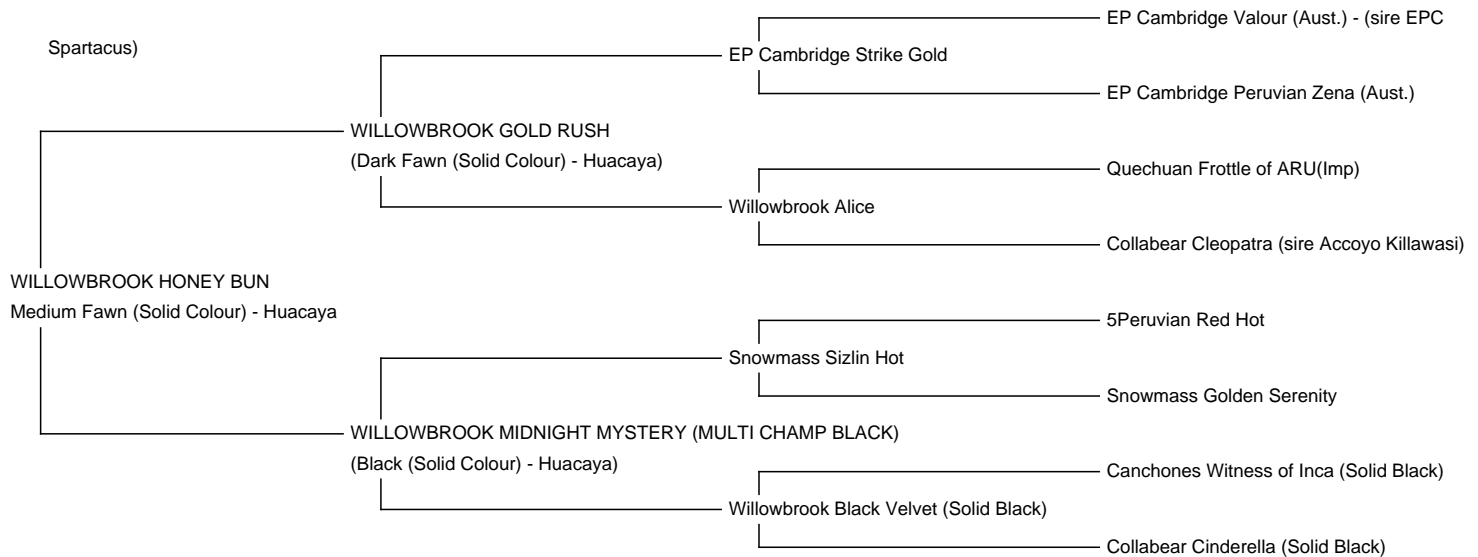

WILLOWBROOK HONEY BUN

Price: N/A (SOLD)

Sire: WILLOWBROOK GOLD RUSH

Dam: WILLOWBROOK MIDNIGHT MYSTERY (MULTI CHAMP BLACK)

Type: Pregnant Female (Pregnant)

Breed Type: Huacaya

Colour: Medium Fawn (Solid Colour)

Registered With: Registered with the B.A.S.

Blood Lineage: Snowmass/EPC/Canchones/Accoyo

Date of Birth: 21st August 2017

Description:

Honey Bun is a proven pregnant fawn huacaya female, out of my multi-Champion Black female Midnight Mystery (Champion Black with her senior fleece in 2019). She has perfect conformation and great strength of bone. In common with all of her siblings, Honey grows a really good staple length, and has very good fleece coverage. She had a very attractive dark brown cria last year, who exhibits a very bright, fine and long fleece, with a high frequency style crimp.

We cannot wait to see what Honey Bun produces this year, as she has been paired with WB Illustrious, who is an absolutely stunning son of Snowmass Bronze Royalty! Honey's Dam is a multi-Champion black daughter of Snowmass Sizlin Hot (sire of numerous Champions), so I anticipate the combination to produce a very special cria with gorgeous phenotype and longevity of fineness, as well as many other enduring positive fleece qualities!

Name of covering male: WILLOWBROOK ILLUSTRIOUS (BRONZE ROYALTY SON) (Light Brown)

Last Mating Date: 18th July 2023

Estimated Date Cria Due (Pregnant Female): 18th June 2024

WILLOWBROOK HONEY BUN

WB ILLUSTRIOUS - COVERING MALE