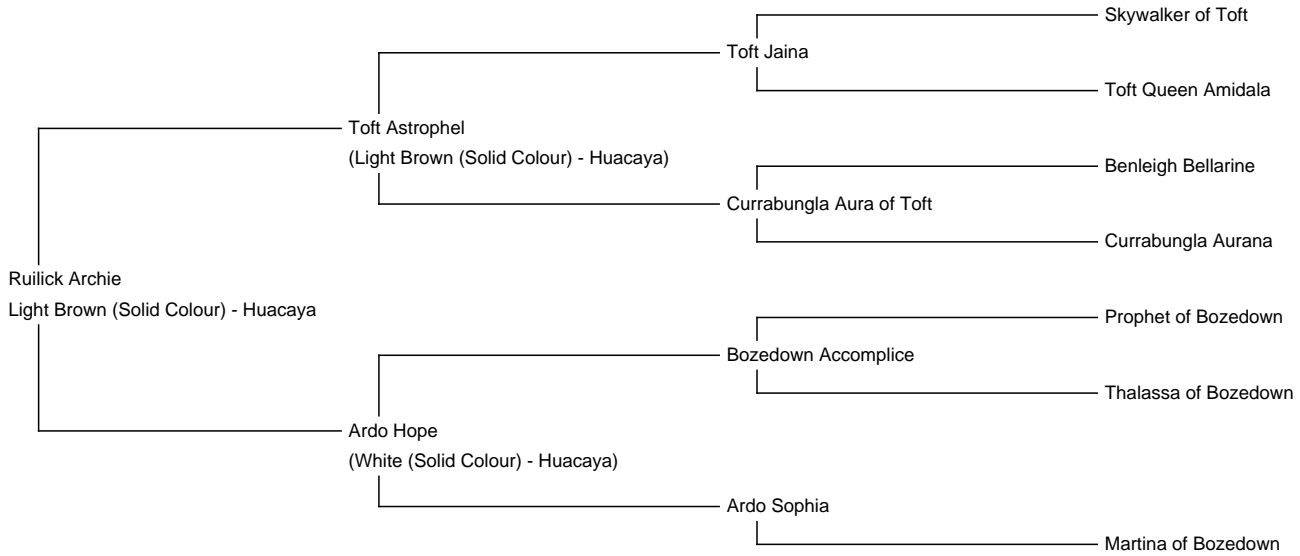

Ruilick Archie

Price: N/A (SOLD)

Sire: Toft Astrophel

Dam: Ardo Hope

Type: Stud Male (Proven Stud)

Breed Type: Huacaya

Colour: Light Brown (Solid Colour)

Registered With: BAS

Date of Birth: 9th July 2014

Description:

Archie is an easy-to-work-with stud male with predominantly female offspring up to this point. He has solid and even colour and a correct, sturdy frame. He is of average size and produces well-proportioned cria.

Archie no longer has fine fleece and we do not have early fleece stats for him.