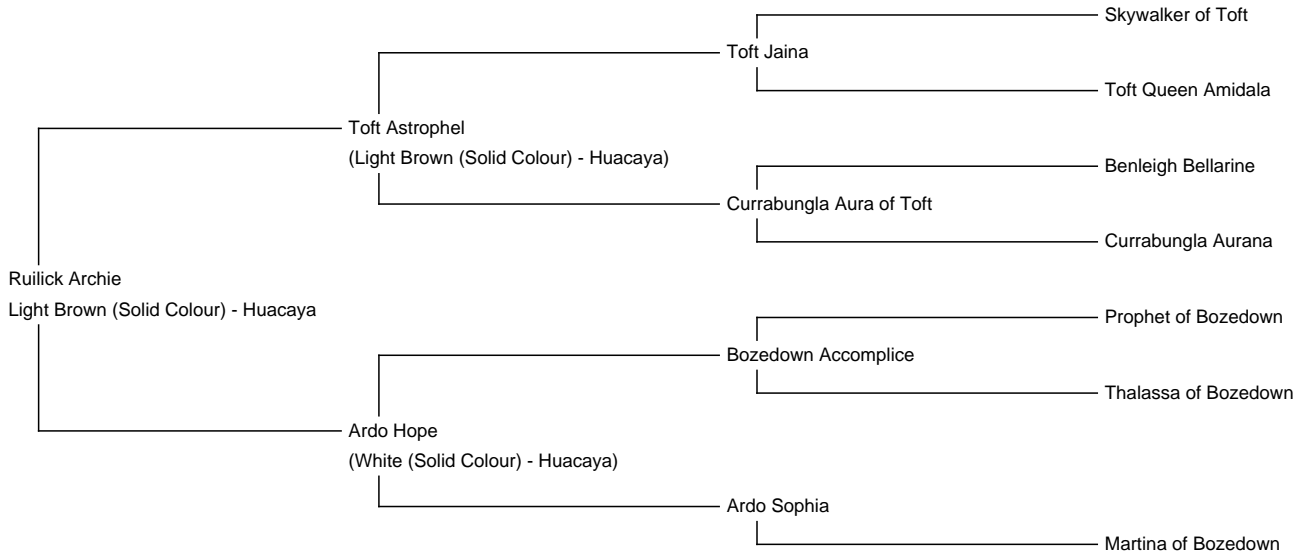

Ruilick Archie (NEW!)

Price: N/A (SOLD)

Sire: Toft Astrophel

Dam: Ardo Hope

Type: Stud Male (Proven Stud)

Breed Type: Huacaya

Colour: Light Brown (Solid Colour)

Registered With: BAS

Date of Birth: 9th July 2014

Description:

Archie is an easy-to-work-with stud male with predominantly female offspring up to this point. He has solid and even colour and a correct, sturdy frame. He is of average size and produces well-proportioned cria.