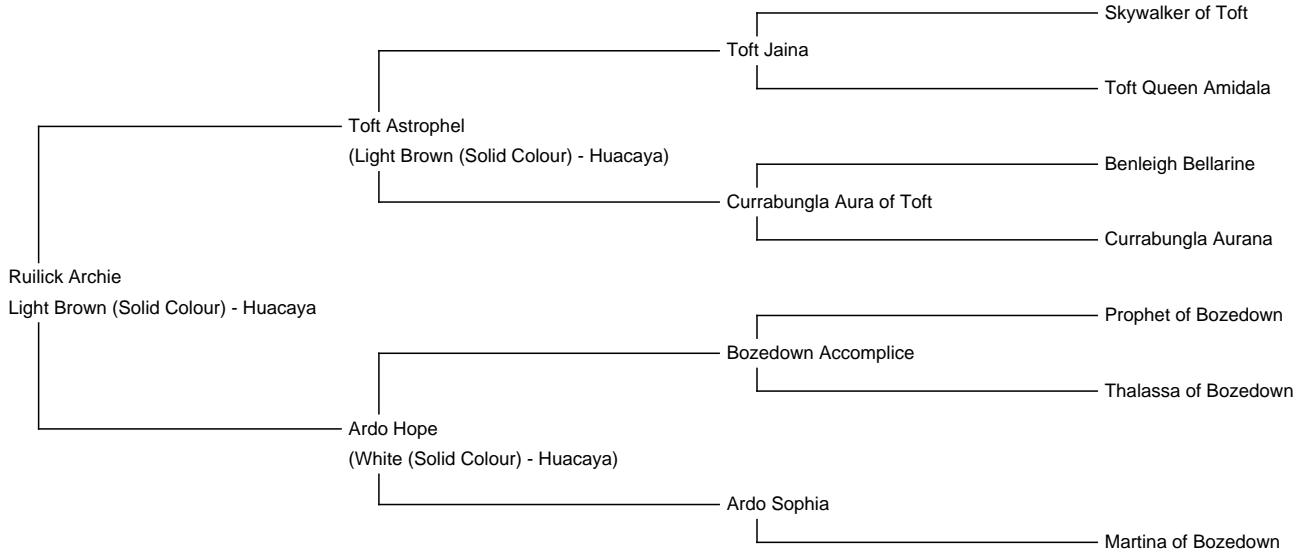

Ruilick Archie

Price: N/A (SOLD)

Sire: Toft Astrophel

Dam: Ardo Hope

Type: Stud Male (Proven Stud)

Breed Type: Huacaya

Colour: Light Brown (Solid Colour)

Registered With: BAS

Date of Birth: 9th July 2014

Description:

Archie is an easy-to-work-with stud male with predominantly female offspring up to this point. He has solid and even colour and a correct, sturdy frame. He is of average size and produces well-proportioned cria.

Archie no longer has fine fleece and we do not have early fleece stats for him.