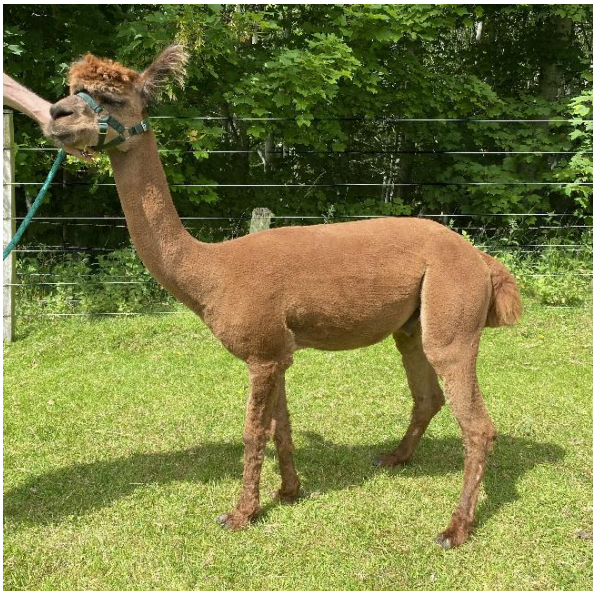

Ruilick Archie

Price: N/A (SOLD)

Sire: Toft Astrophel

Dam: Ardo Hope

Type: Stud Male (Proven Stud)

Breed Type: Huacaya

Colour: Light Brown (Solid Colour)

Registered With: BAS

Date of Birth: 9th July 2014

Description:

Archie is an easy-to-work-with stud male with predominantly female offspring up to this point. He has solid and even colour and a correct, sturdy frame. He is of average size and produces well-proportioned cria.

Archie no longer has fine fleece and we do not have early fleece stats for him.

Ruilick Archie

Ruilick Archie