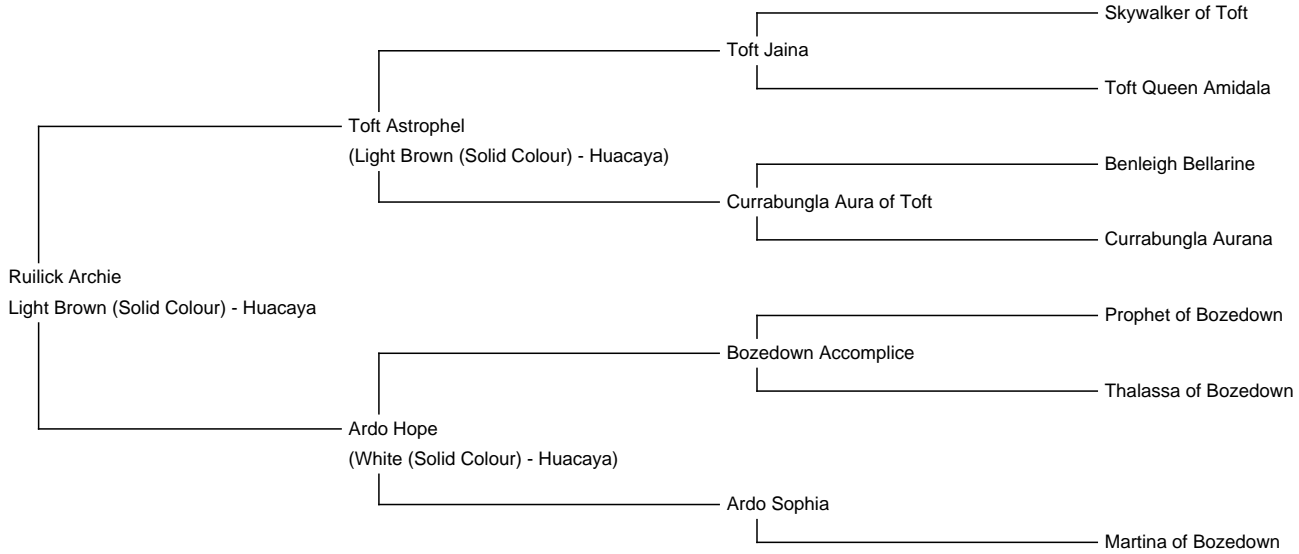

Ruilick Archie

Price: N/A (SOLD)

Sire: Toft Astrophel

Dam: Ardo Hope

Type: Stud Male (Proven Stud)

Breed Type: Huacaya

Colour: Light Brown (Solid Colour)

Registered With: BAS

Date of Birth: 9th July 2014

Description:

Archie is an easy-to-work-with stud male with predominantly female offspring up to this point. He has solid and even colour and a correct, sturdy frame. He is of average size and produces well-proportioned cria.

Archie no longer has fine fleece and we do not have early fleece stats for him.