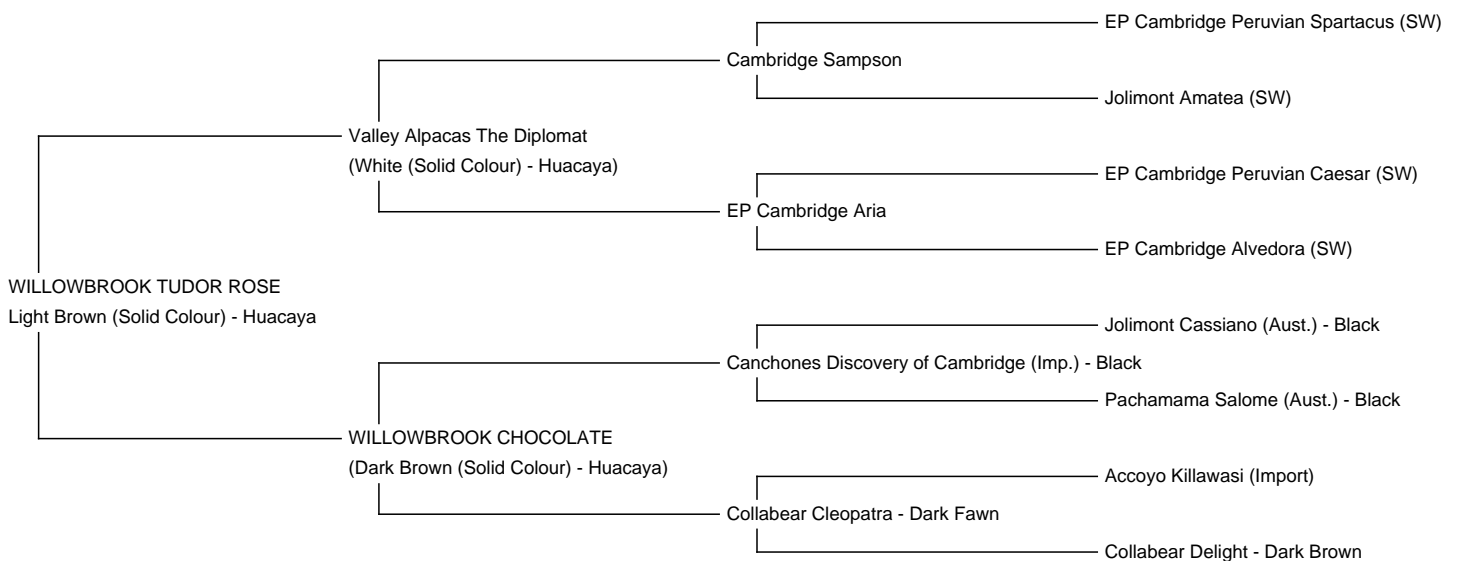

WILLOWBROOK TUDOR ROSE

Price: N/A (SOLD)

Sire: Valley Alpacas The Diplomat

Dam: WILLOWBROOK CHOCOLATE

Type: Pregnant Female (Pregnant)

Breed Type: Huacaya

Colour: Light Brown (Solid Colour)

Registered With: Registered with the B.A.S.

Blood Lineage: EPC, CANCHONES, ACCOYO

Date of Birth: 4th July 2016

Description:

VERY RELUCTANT WHOLE HERD SALE, SO AVAILABLE AT A VERY GOOD PRICE FOR THE LEVEL OF QUALITY! SHEARING 2ND JUNE 2024, SO PLEASE ENQUIRE AS SOON AS POSSIBLE TO VIEW IN FLEECE. PLEASE CONTACT FOR MORE DETAILS - 07514 672147

Tudor Rose is a very sweet female with a lovely temperament, and the deepest dark brown eyes! She has a correct frame, and displays a very dense and organised fleece. Her sire is the Supreme Champion Valley Alpacas The Diplomat, and her dam is from one of our best performing brown lines that has produced many Champions.

She is currently heavily pregnant to Beck Brow The Instigator who was Champion Brown male at the National Show in 2022. Her female cria, White Rose, from this pairing last year has been sold, soon to move onto pastures new. Her fleece is incredibly bright, long, fine, very dense and highly organised, and we anticipate this cria to have similarly positive attributes.

Tudor Rose has always given birth unaided and produced top quality offspring. Only for sale as we are reluctantly selling our entire herd.

WB Sizlin's Secret Serenity (same dam as Tudor Rose) was a multi-Champion with a very successful show career. She