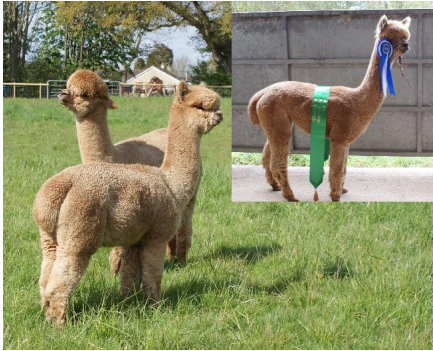

BANDIDIO DAUGHTER - WB SUGAR AND SPICE