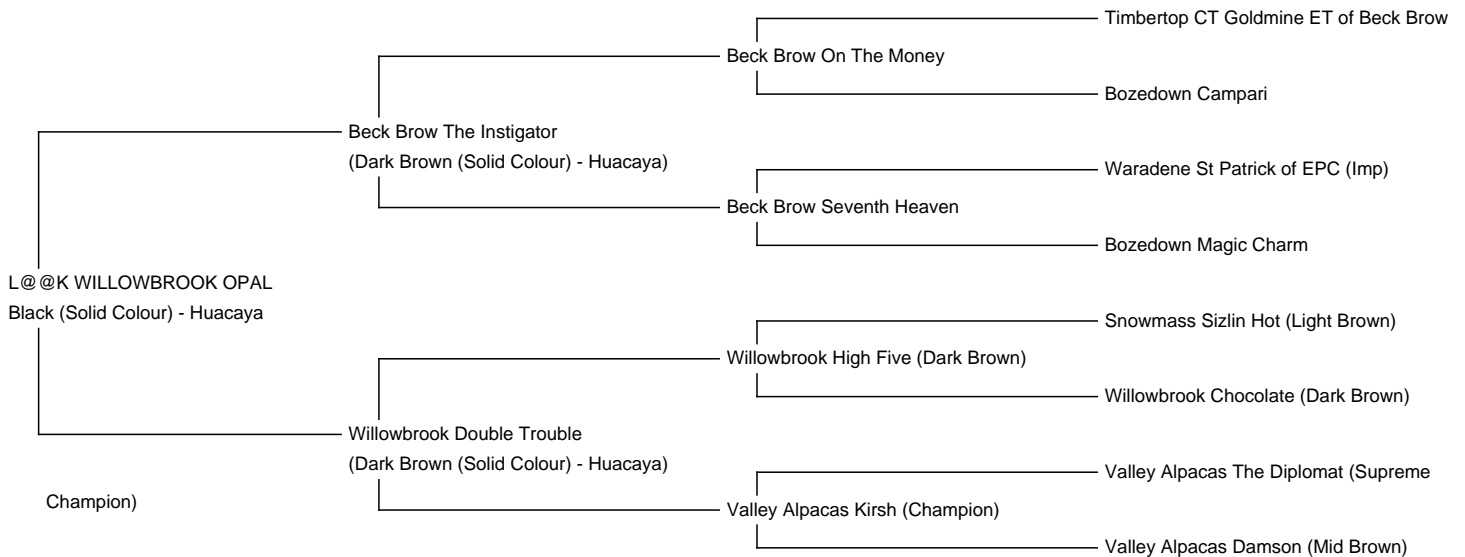

L@@K WILLOWBROOK OPAL

Price: N/A (SOLD)

Sire: Beck Brow The Instigator

Dam: Willowbrook Double Trouble

Type: Female

Breed Type: Huacaya

Colour: Black (Solid Colour)

Registered With: Registered with the B.A.S.

Blood Lineage: Snowmass/BB On The Money/EPC

Date of Birth: 16th July 2023

Description:

Willowbrook Opal is a beautiful daughter of Beck Brow The Instigator. She comes from one of our most successful and reliable family lines. This coloured line would not normally be offered for sale as we value the pedigree and quality so highly within our own breeding program! (Bloodlines - Beck Brow On The Money, Snowmass, EPC, Bozedown, Canchones, Accoyo Killawasi).

Opal's grand dam is a Champion Brown daughter of Supreme Champion Valley Alpacas The Diplomat, who has not produced anything less than show worthy cria, proving her pre-potency in producing the goods time and again (too many to go through them all!). Opal's dam Double Trouble is full sister to WB Molly Mischief who scored an impressive 83 points with her junior brown fleece at the Heart of England in 2020 to become brown colour Champion. She beat off

Opal is a gorgeous young female, with proven coloured genetics on both sides of her pedigree, at an affordable price!

WILLOWBROOK OPAL

WILLOWBROOK OPAL

WB DOUBLE TROUBLE (DAM OF OPAL AT A SIMILAR AGE)