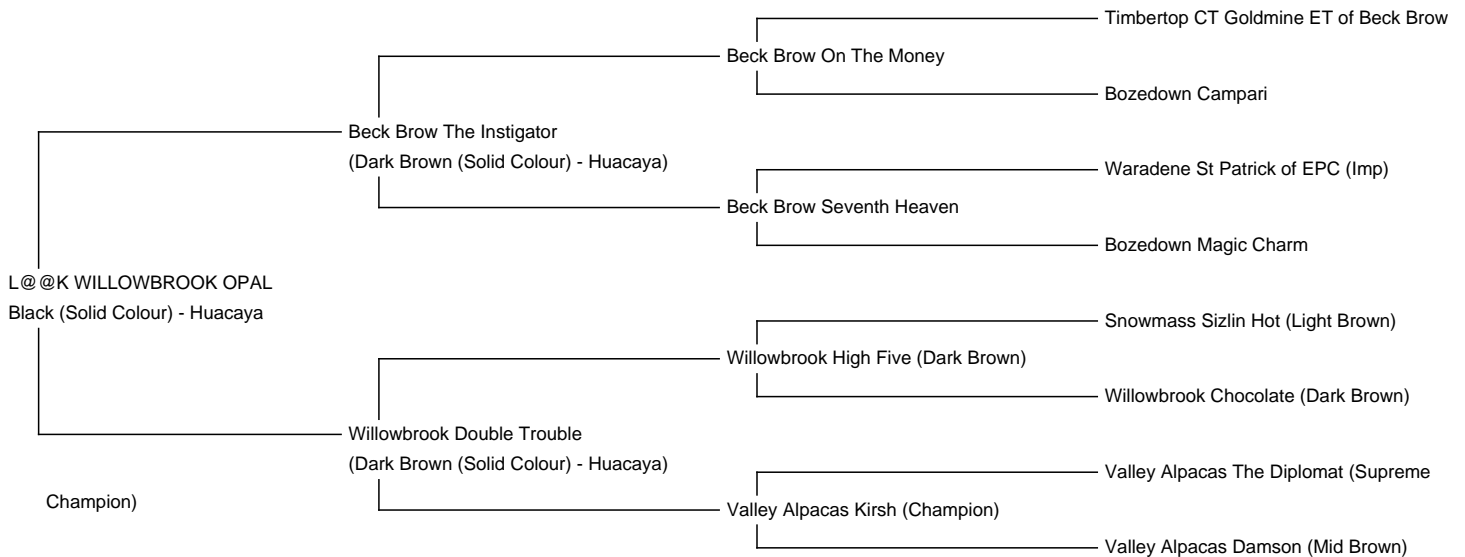

# L@@K WILLOWBROOK OPAL

**Price:** N/A (SOLD)

**Sire:** Beck Brow The Instigator

**Dam:** Willowbrook Double Trouble

**Type:** Female

**Breed Type:** Huacaya

**Colour:** Black (Solid Colour)

**Registered With:** Registered with the B.A.S.

## Description:

Willowbrook Opal is a beautiful daughter of Beck Brow The Instigator. She comes from one of our most successful and reliable family lines. This coloured line would not normally be offered for sale as we value the pedigree and quality so highly within our own breeding program! (Bloodlines - Beck Brow On The Money, Snowmass, EPC, Bozedown, Canchones, Accoyo Killawasi).

Opal's grand dam is a Champion Brown daughter of Supreme Champion Valley Alpacas The Diplomat, who has not produced anything less than show worthy cria, proving her pre-potency in producing the goods time and again (too many to go through them all!). Opal's dam Double Trouble is full sister to WB Molly Mischief who scored an impressive 83 points with her junior brown fleece at the Heart of England in 2020 to become brown colour Champion. She beat off

Opal is a gorgeous young female, with proven coloured genetics on both sides of her pedigree, at an affordable price!

WILLOWBROOK OPAL

WILLOWBROOK OPAL

WB DOUBLE TROUBLE (DAM OF OPAL AT A SIMILAR AGE)