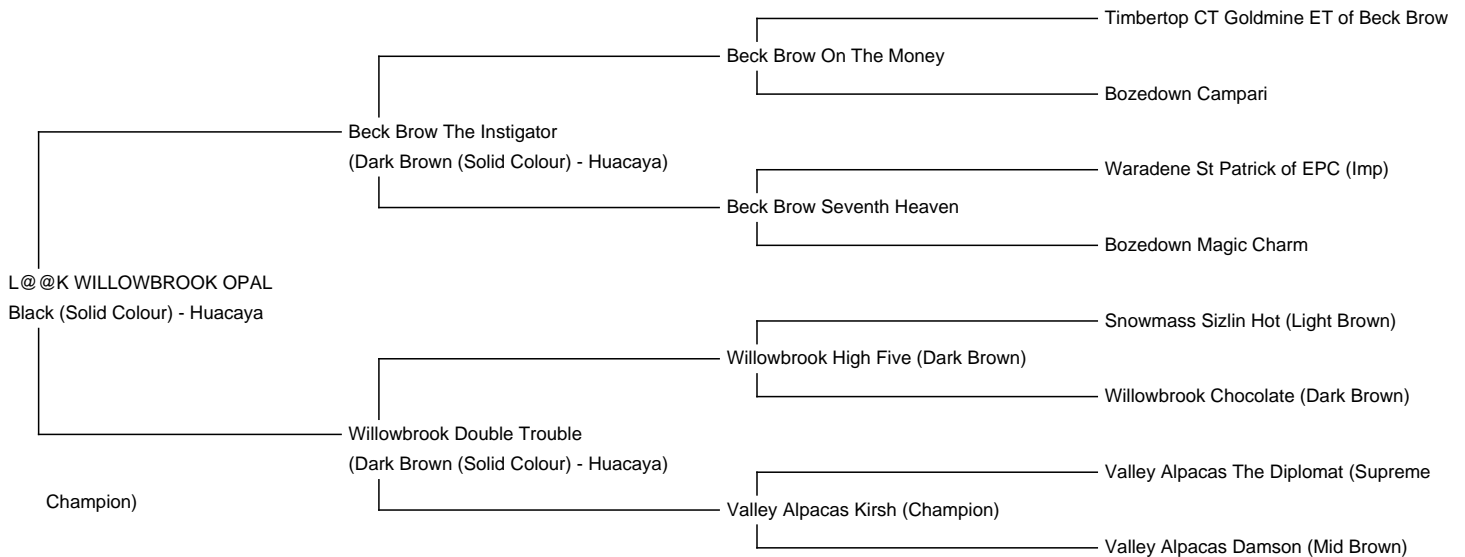

# L@@K WILLOWBROOK OPAL

**Price:** N/A (SOLD)

**Sire:** Beck Brow The Instigator

**Dam:** Willowbrook Double Trouble

**Type:** Female

**Breed Type:** Huacaya

**Colour:** Black (Solid Colour)

**Registered With:** Registered with the B.A.S.

**Blood Lineage:** Snowmass/BB On The Money/EPC

**Date of Birth:** 16th July 2023

## Description:

Willowbrook Opal is a beautiful daughter of Beck Brow The Instigator. She comes from one of our most successful and reliable family lines. This coloured line would not normally be offered for sale as we value the pedigree and quality so highly within our own breeding program! (Bloodlines - Beck Brow On The Money, Snowmass, EPC, Bozedown, Canchones, Accoyo Killawasi).

#### WILLOWBROOK OPAL

WILLOWBROOK OPAL

WB DOUBLE TROUBLE (DAM OF OPAL AT A SIMILAR AGE)