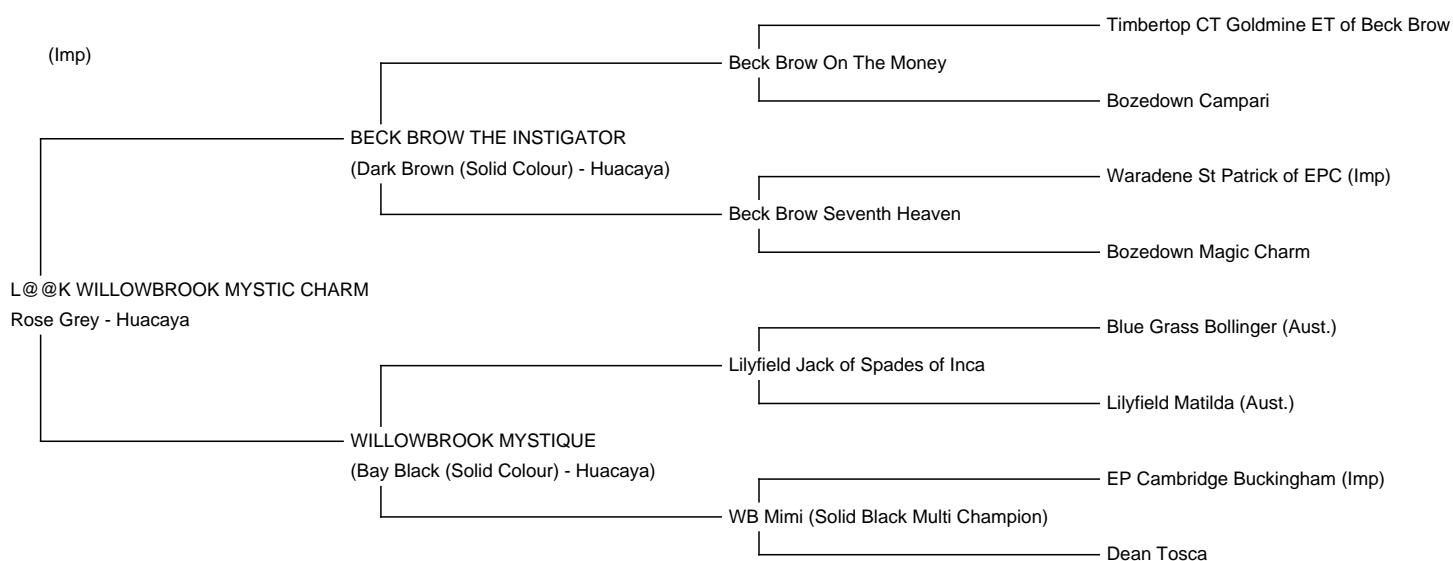

# L@@K WILLOWBROOK MYSTIC CHARM

**Price:** N/A (SOLD)

**Sire:** BECK BROW THE INSTIGATOR

**Dam:** WILLOWBROOK MYSTIQUE

**Type:** Female

**Breed Type:** Huacaya

**Colour:** Rose Grey

**Registered With:** Registration Number: UKBAS45464

**Ear Tag:** WBRBASUK152

**Microchip:** 977200010447373

**Blood Lineage:** Beck Brow/Patagonia Celtic/EPC

**Date of Birth:** 11th August 2023

Willowbrook Mystic Charm is a lovely young female alpaca sired by Beck Brow The Instigator (sire Beck Brow On The Money). Her dam is an attractive bay black female with very fluffy ears (sired by Lilyfield Jack of Spades), and her grand dam WB Mimi is a three times Champion black female.

As with all of our alpaca, her genetics feature proven and Champion lines on both sides of her pedigree.

Mystic Charm has a beautiful, unusual coloured fleece. As the photo shows, it has a modern rose grey appearance upon opening, which changes under different light conditions. Although her sire has been colour tested as non-grey, she does have grey on her dam's line. It will be very exciting to see what colour is revealed once she has been shorn!