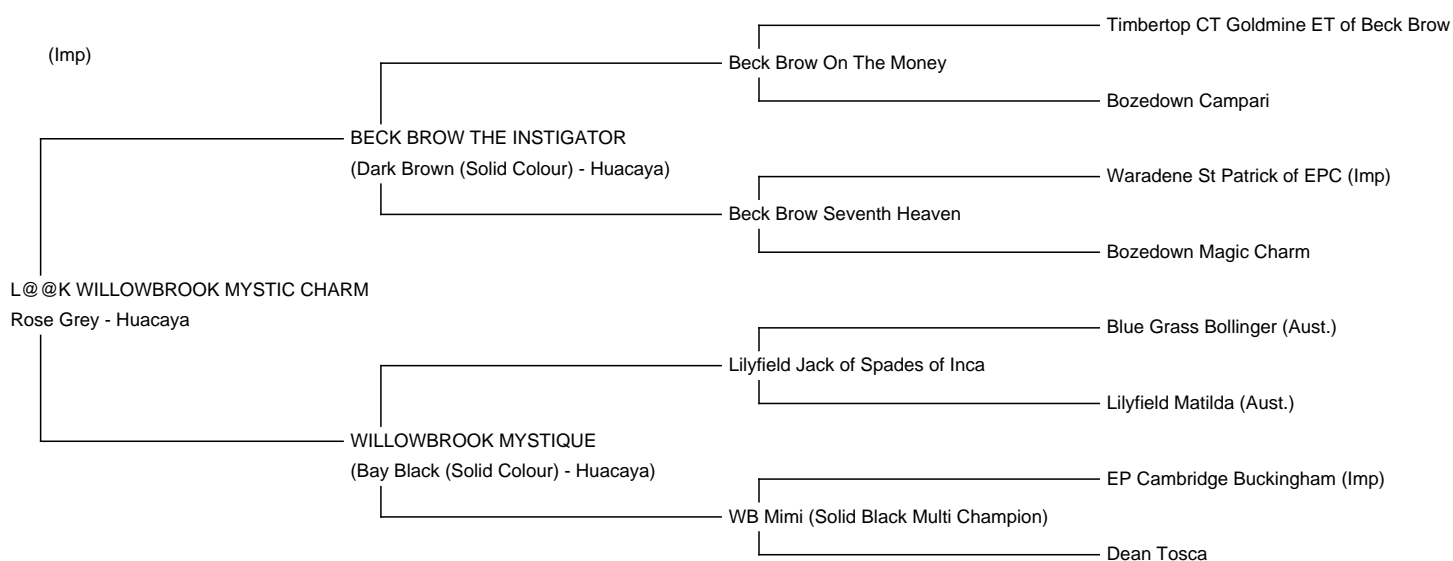

L@@K WILLOWBROOK MYSTIC CHARM

Price: N/A (SOLD)

Sire: BECK BROW THE INSTIGATOR

Dam: WILLOWBROOK MYSTIQUE

Type: Female

Breed Type: Huacaya

Colour: Rose Grey

Registered With: Registration Number: UKBAS45464

Ear Tag: WBRBASUK152

Microchip: 977200010447373

Blood Lineage: Beck Brow/Patagonia Celtic/EPC

Date of Birth: 11th August 2023

Description:

WHOLE HERD DISPERSAL. FOR SALE ONLY AS WE ARE RETIRING FROM BREEDING ALPACA AFTER OVER 18 YEARS. MULTI CHAMPION WINNING ALPACAS AVAILABLE. ALL FROM CHAMPION OR PRIZE WINNING GENETICS. PLEASE CONTACT FOR DETAILS, OR REFER TO OTHER LISTINGS AS THEY APPEAR. *ALL SERIOUS OFFERS CONSIDERED*.

Willowbrook Mystic Charm is a lovely young female alpaca sired by Beck Brow The Instigator (sire Beck Brow On The Money). Her dam is an attractive bay black female with very fluffy ears (sired by Lilyfield Jack of Spades), and her grand dam WB Mimi is a three times Champion black female.

As with all of our alpaca, her genetics feature proven and Champion lines on both sides of her pedigree.

Mystic Charm has a beautiful, unusual coloured fleece. As the photo shows, it has a modern rose grey appearance upon opening, which changes under different light conditions. Although her sire has been colour tested as non-grey, she does have grey on her dam's line. It will be very exciting to see what colour is revealed once she has been shorn!