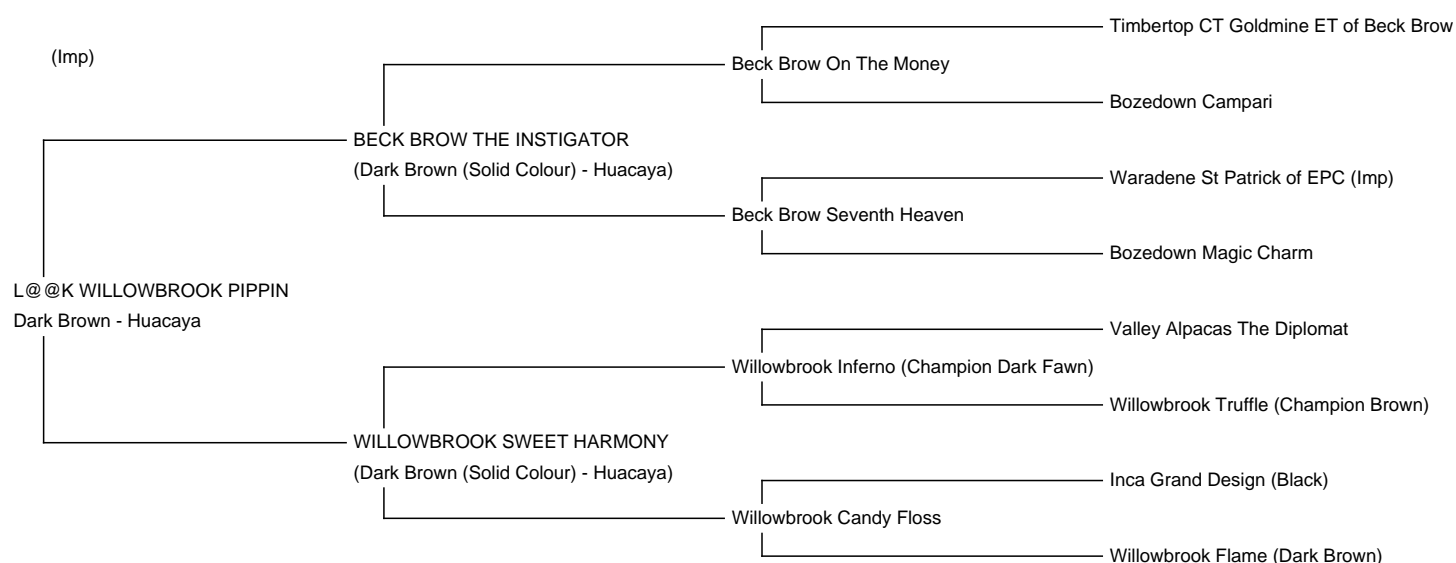

L@@K WILLOWBROOK PIPPIN

Price: N/A (SOLD)

Sire: BECK BROW THE INSTIGATOR

Dam: WILLOWBROOK SWEET HARMONY

Type: Female

Breed Type: Huacaya

Colour: Dark Brown

Registered With: Registration Number: UKBAS44762

Ear Tag: WBRBASUK142

Microchip: 977200010100871

Blood Lineage: Snowmass/EPC/BeckBrow OTM/Inca

Date of Birth: 19th June 2023

Description:

WHOLE HERD DISPERSAL. FOR SALE ONLY AS WE ARE RETIRING FROM BREEDING ALPACA AFTER OVER 18 YEARS. MULTI CHAMPION WINNING ALPACAS AVAILABLE. ALL FROM CHAMPION OR PRIZE WINNING GENETICS. PLEASE CONTACT FOR DETAILS, OR REFER TO OTHER LISTINGS AS THEY APPEAR. *ALL SERIOUS OFFERS CONSIDERED*.

Willowbrook Pippin is a quality, rich dark brown young female alpaca, with dark points, sired by Beck Brow The Instigator (sire Beck Brow On The Money). Her dam is a lovely solid dark brown female, whose grandsire is Valley Alpacas The Diplomat (Supreme Champion), and sire is WB Inferno (a Champion and Reserve Champion fawn stud out of a Champion Brown female).

Her genetics feature proven and champion lines on both sides of her pedigree, built upon over 6 generations, with a good depth of colour, also including many highly regarded blacks on both sides (EPC, Inca, Canchones).