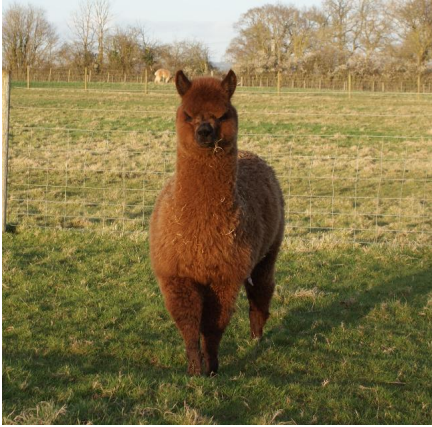

and is halter trained.

WILLOWBROOK PIPPIN