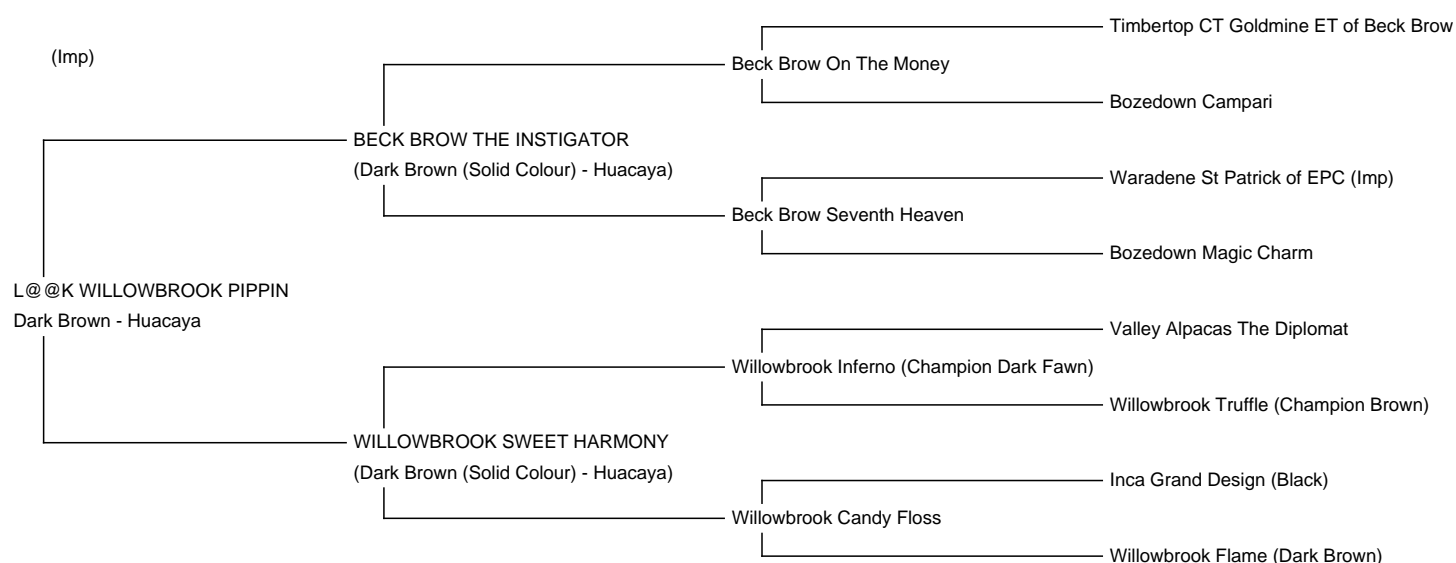

# L@@K WILLOWBROOK PIPPIN

**Price:** N/A (SOLD)

**Sire:** BECK BROW THE INSTIGATOR

**Dam:** WILLOWBROOK SWEET HARMONY

**Type:** Female

**Breed Type:** Huacaya

**Colour:** Dark Brown

**Registered With:** Registration Number: UKBAS44762

**Ear Tag:** WBRBASUK142

**Microchip:** 977200010100871

**Blood Lineage:** Snowmass/EPC/BeckBrow OTM/Inca

**Date of Birth:** 19th June 2023

Willowbrook Pippin is a quality, rich dark brown young female alpaca, with dark points, sired by Beck Brow The Instigator (sire Beck Brow On The Money). Her dam is a lovely solid dark brown female, whose grandsire is Valley Alpacas The Diplomat (Supreme Champion), and sire is WB Inferno (a Champion and Reserve Champion fawn stud out of a Champion Brown female).

Her genetics feature proven and champion lines on both sides of her pedigree, built upon over 6 generations, with a good depth of colour, also including many highly regarded blacks on both sides (EPC, Inca, Canchones).