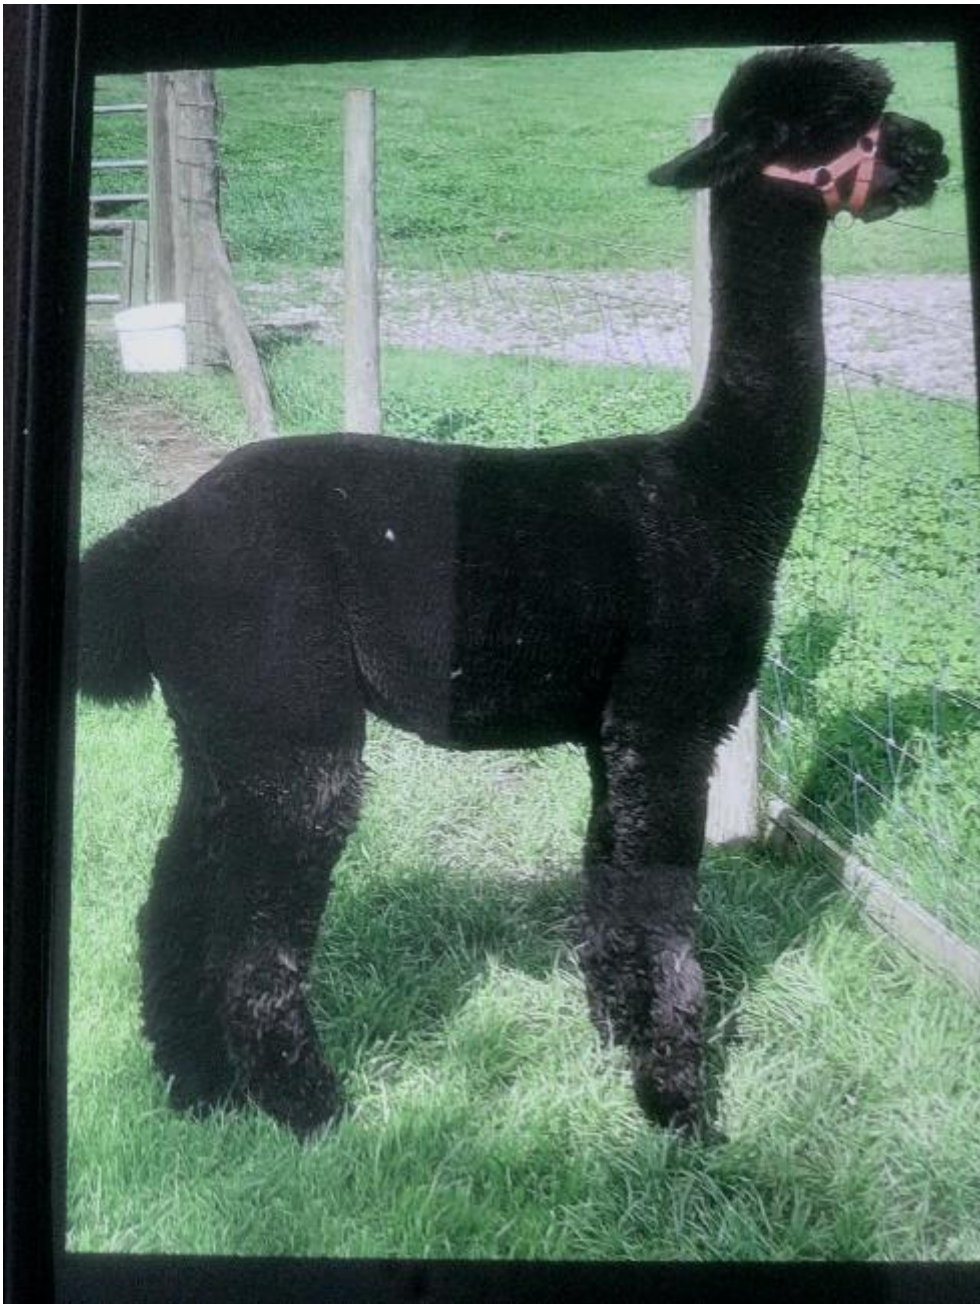

Alpaca Photo 2