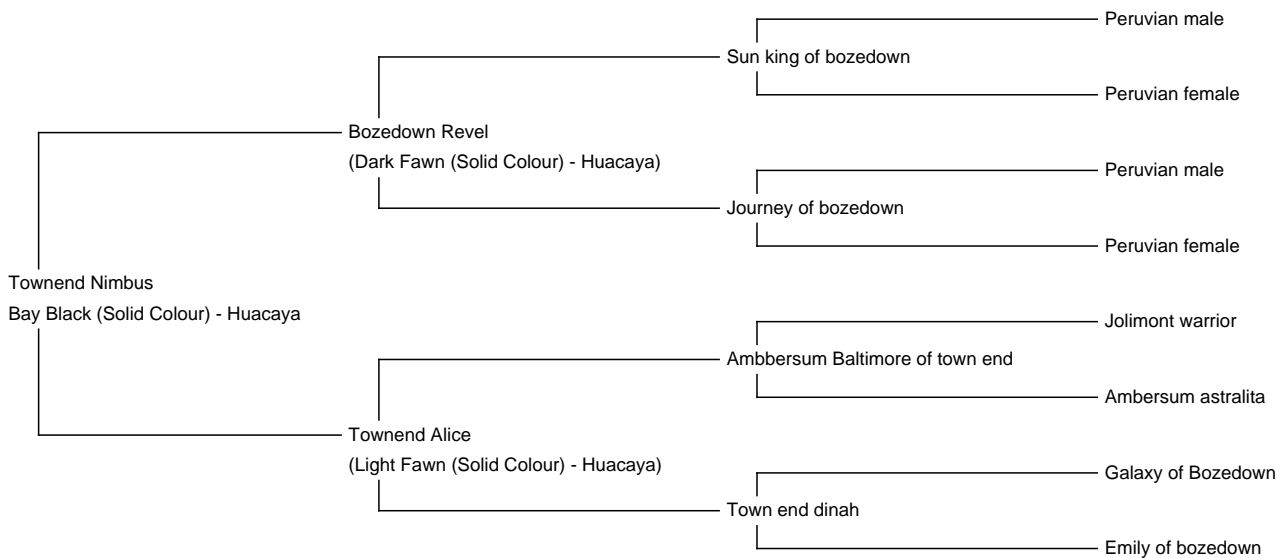

Townend Nimbus

Price: £2,500.00 (excl VAT)

Sire: Bozedown Revel

Dam: Townend Alice

Type: Stud Male (Proven Stud)

Breed Type: Huacaya

Colour: Bay Black (Solid Colour)

Registered With: British Alpaca Society

Blood Lineage: Bozedown Revel

Date of Birth: 4th June 2014

Diameter (Micron) of first fleece sample: 18.50µ

Fleece: (7th)

25.30µ SD 5.60µ % Over 30 Microns(µ) 17.30%

(taken on 2nd May 2021 at 6 Years and 11 Months of age)

Fibre Testing Authority: Art of Fibre

Description:

Nimbus is a very compact true black proven stud male , with good head shape

Good bone structure dense fibre and

Staple length. Very easy to handle and put his stamp on his offspring with a virility of colours to his name .