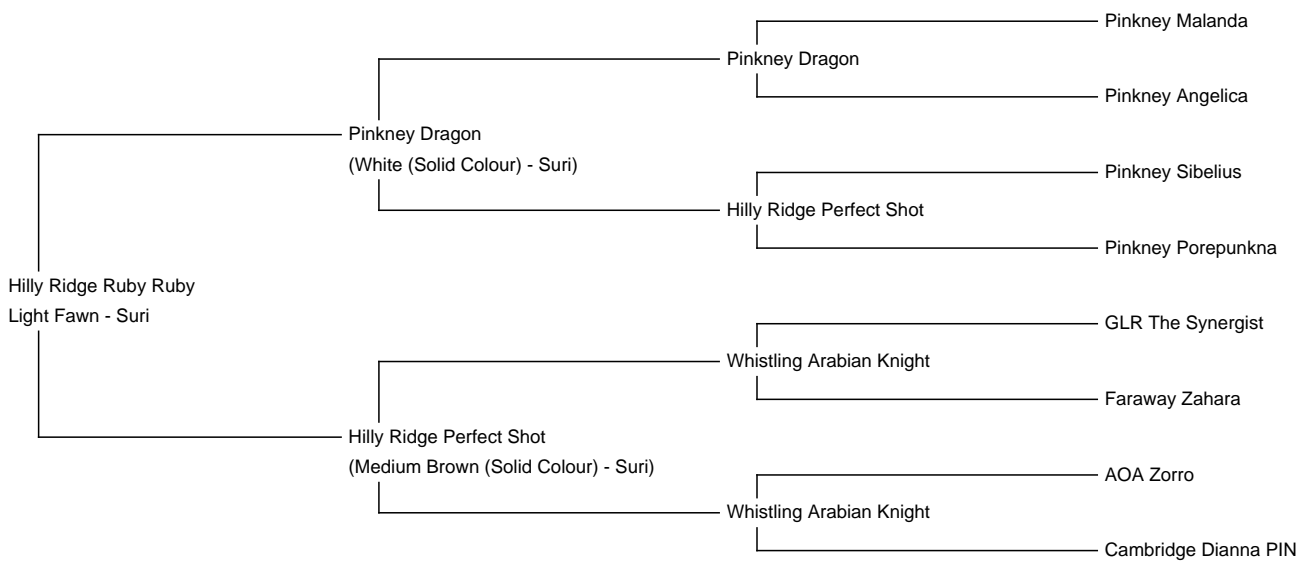

Hilly Ridge Ruby Ruby

Price: £1,500.00 (excl VAT)

Sire: Pinkney Dragon

Dam: Hilly Ridge Perfect Shot

Type: Female

Breed Type: Suri

Colour: Light Fawn

Registered With: Registered with the British Alpaca Society

Date of Birth: 14th August 2023

Description:

Ruby is offered for sale and is a lovely future breeding female .

Conformationally correct on a good frame. Her fleece oozes lustre, is fine and uniform in micron. Ruby is light fawn and has a white facial marking which puts her into the Multi class for showing .

Her mother is also offered for sale and we would

Love for them

To go together .

Her Dam perfect shot has been shown and gained first place in both halter and fleece shows. Her sire is multi champion and supreme champion Pinkney Dragon who has sired champion alpacas.