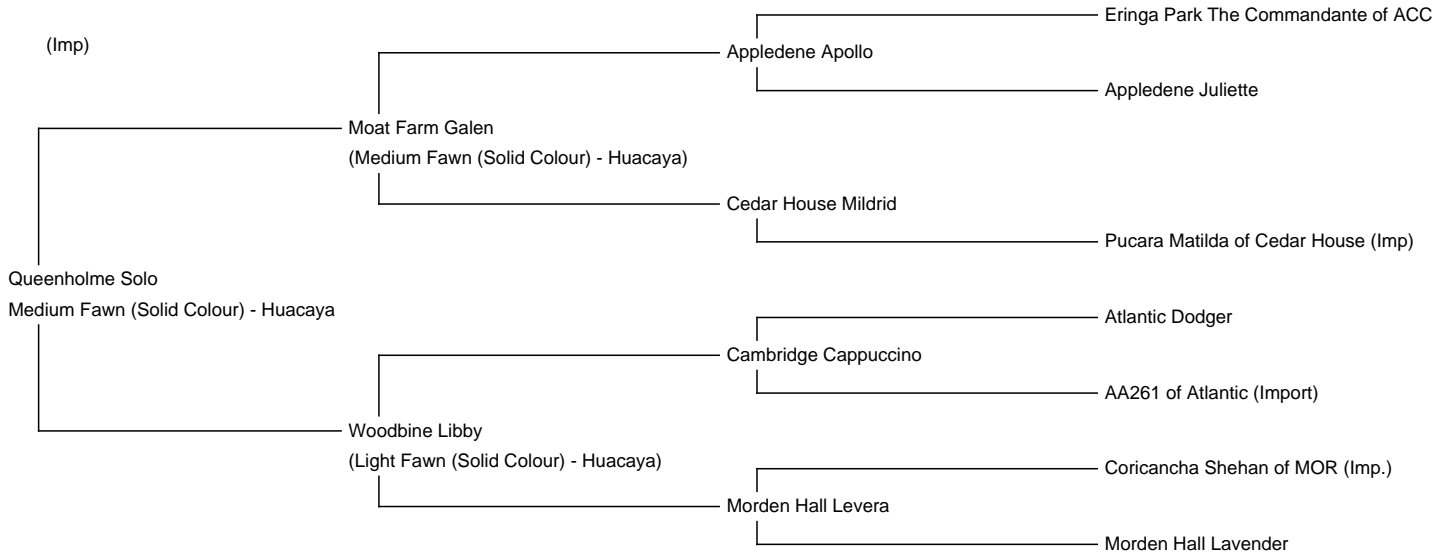

Queenholme Solo

Price: £700.00 Sales tax is included in this price. **(SOLD)**

Sire: Moat Farm Galen

Dam: Woodbine Libby

Type: Young Male (Intact)

Breed Type: Huacaya

Colour: Medium Fawn (Solid Colour)

Registered With: Registered with British Alpaca Society

Date of Birth: 13th July 2023

Description:

Solo is a well grown young male with a calm and gentle temperament and fine fleece with a lovely crimp!

Solo is up to date with his husbandry and has started a little bit of halter training.

He is sold as a package of three, along with his friends, Chewpacca and Kylo.

The boys are available immediately or after being sheared on 1st May. Full after sales support provided and delivery is possible at additional cost and dependent on location.