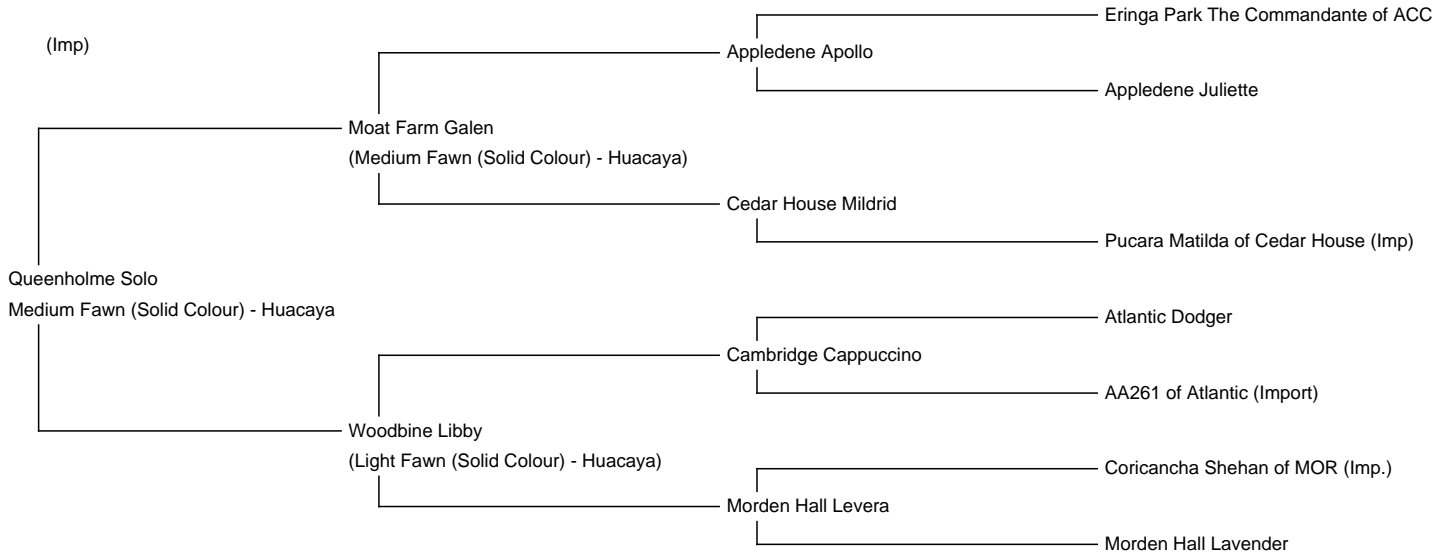

## Queenholme Solo

**Price:** £700.00 Sales tax is included in this price. **(SOLD)**

**Sire:** Moat Farm Galen

**Dam:** Woodbine Libby

**Type:** Young Male (Intact)

**Breed Type:** Huacaya

**Colour:** Medium Fawn (Solid Colour)

### Description:

Solo is a well grown young male with a calm and gentle temperament and fine fleece with a lovely crimp!

Solo is up to date with his husbandry and has started a little bit of halter training.