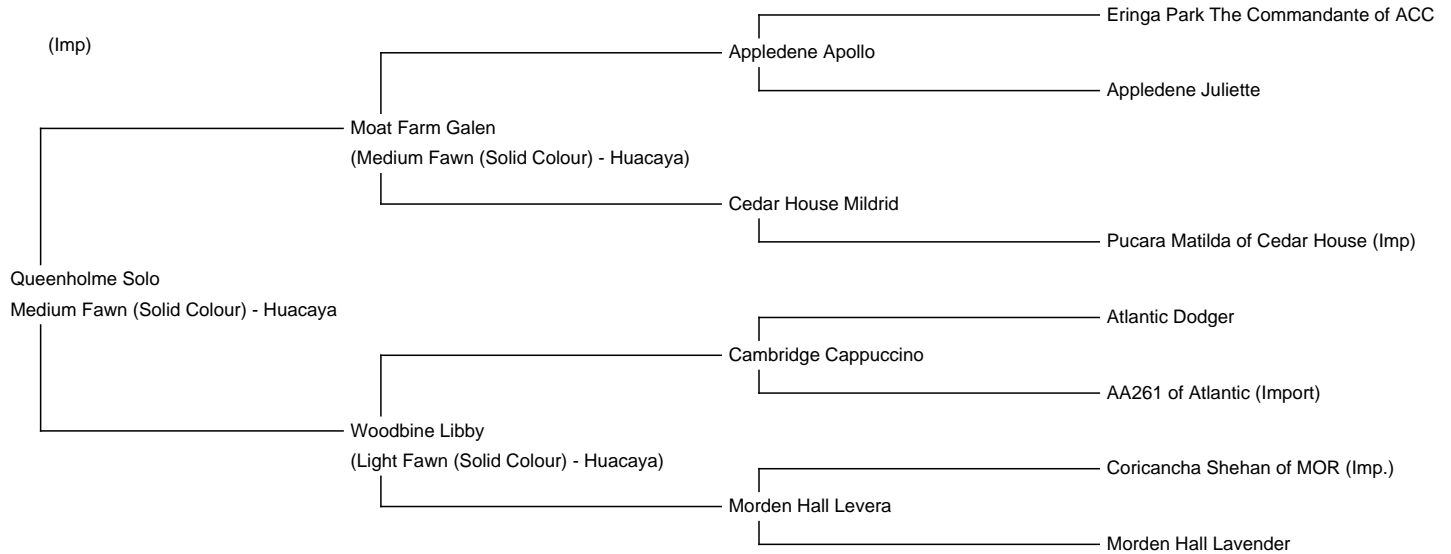

Queenholme Solo

Price: £700.00 Sales tax is included in this price. **(SOLD)**

Sire: Moat Farm Galen

Dam: Woodbine Libby

Type: Young Male (Intact)

Breed Type: Huacaya

Colour: Medium Fawn (Solid Colour)

Registered With: Registered with British Alpaca Society

Date of Birth: 13th July 2023

Description:

Solo is a well grown young male with a calm and gentle temperament and fine fleece with a lovely crimp!

Solo is up to date with his husbandry and has started a little bit of halter training.

He is sold as a package of three, along with his friends, Chewpacca and Kylo.

The boys are available immediately or after being sheared on 1st May. Full after sales support provided and delivery is possible at additional cost and dependent on location.