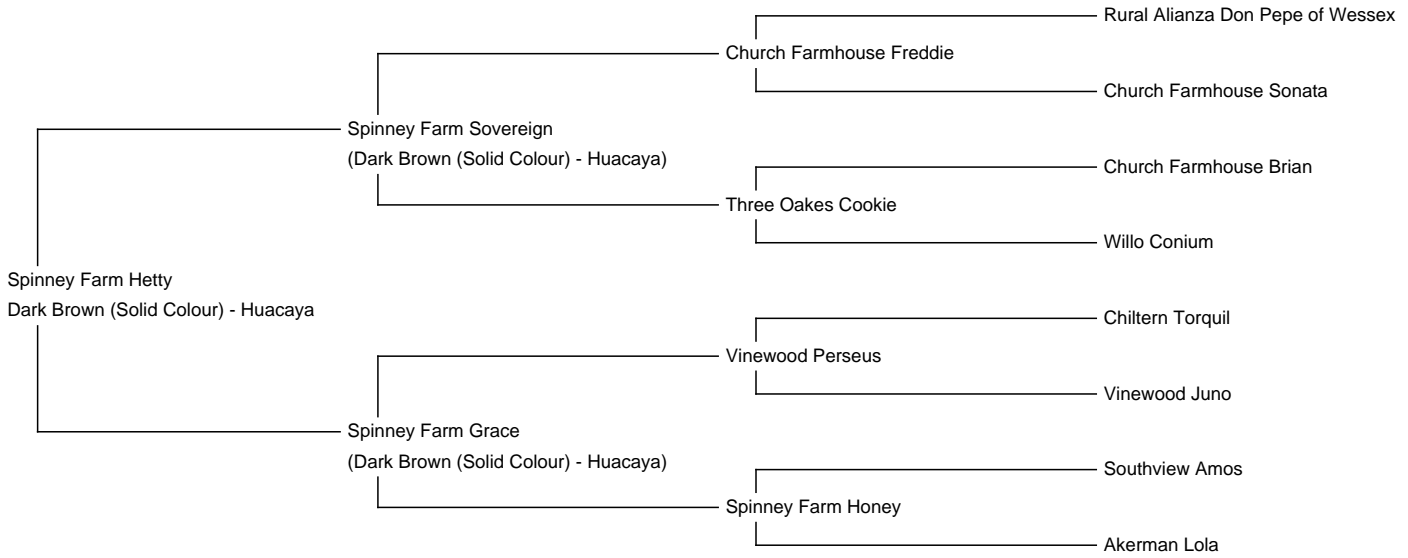

Spinney Farm Hetty

Price: £900.00

Sire: Spinney Farm Sovereign

Dam: Spinney Farm Grace

Type: Female

Breed Type: Huacaya

Colour: Dark Brown (Solid Colour)

Registered With: BAS

UKBAS42734

Blood Lineage: Peruvian

Date of Birth: 9th July 2022

Description:

Hetty is a dark brown female with a great temperament. Ready to be mated this year. Unfortunately our stud males are to closely related. She will be a great addition to any herd. She would love to start her next adventure with some of her herd sisters and a discount will apply if 2 or more are bought.