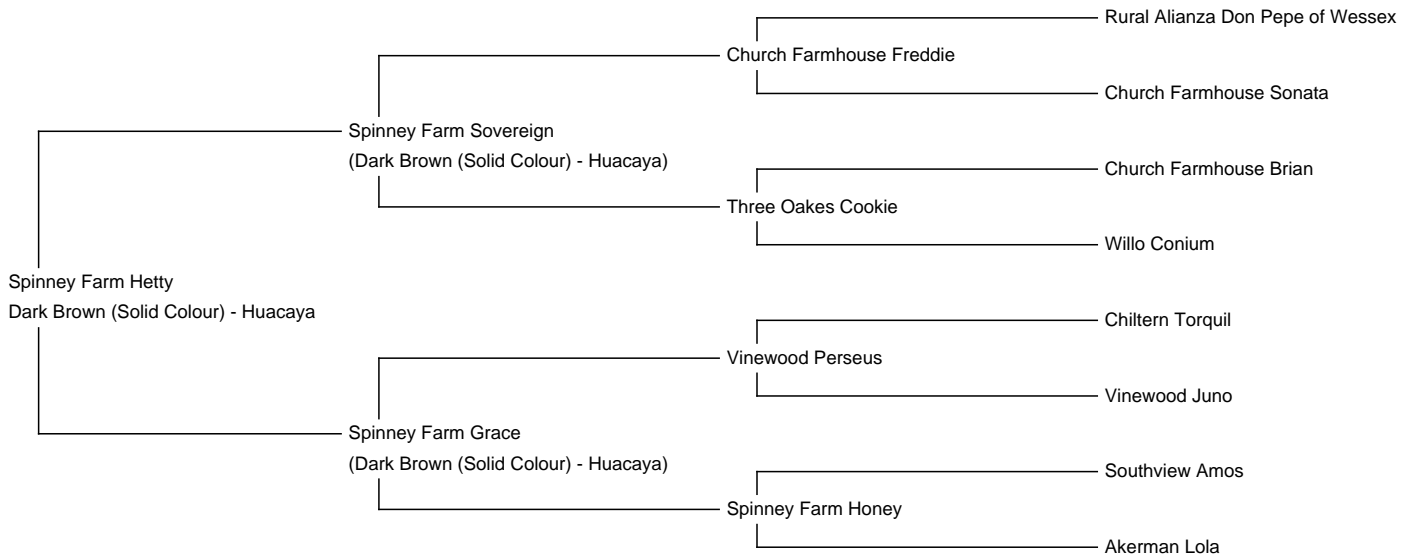

Spinney Farm Hetty

Price: £900.00

Sire: Spinney Farm Sovereign

Dam: Spinney Farm Grace

Type: Female

Breed Type: Huacaya

Colour: Dark Brown (Solid Colour)

Registered With: BAS

UKBAS42734

Blood Lineage: Peruvian

Date of Birth: 9th July 2022

Description:

Hetty is a dark brown female with a great temperament. Ready to be mated this year. Unfortunately our stud males are to closely related. She will be a great addition to any herd. She would love to start her next adventure with some of her herd sisters and a discount will apply if 2 or more are bought.