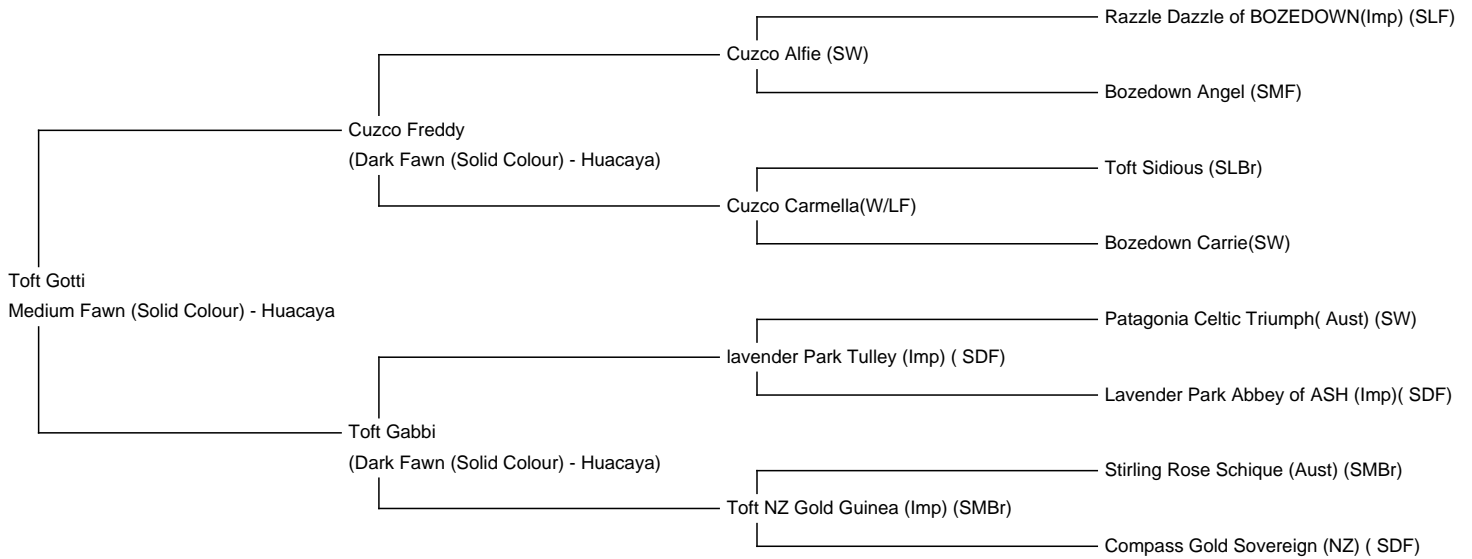

Toft Gotti

Price: N/A

Sire: Cuzco Freddy

Dam: Toft Gabbi

Type: Stud Male (Proven Stud)

Breed Type: Huacaya

Colour: Medium Fawn (Solid Colour)

Registered With: British Alpaca Society

UKBAS43433

Date of Birth: 23rd May 2021

Fleece: (2nd)

20.80µ SD 4.90µ CV 23.40% % Over 30 Microns(µ) 4.90%

(taken on 15th April 2023 at 1 Year and 11 Months of age)

Description:

TOFT GOTTI is an impressive very well grown young solid mid fawn male from our very dense solid dark fawn stud Male CUZCO Freddy and our dark fawn female TOFT Gabbi whose sire was LAVENDER PARK Tulley (SDF) through which his genetics also go a long way back through many generations in Australia.

TOFT GOTTI is a male with a real presence, great bone and proportions and is carrying a very uniform consistent fleece in both colour and quality.