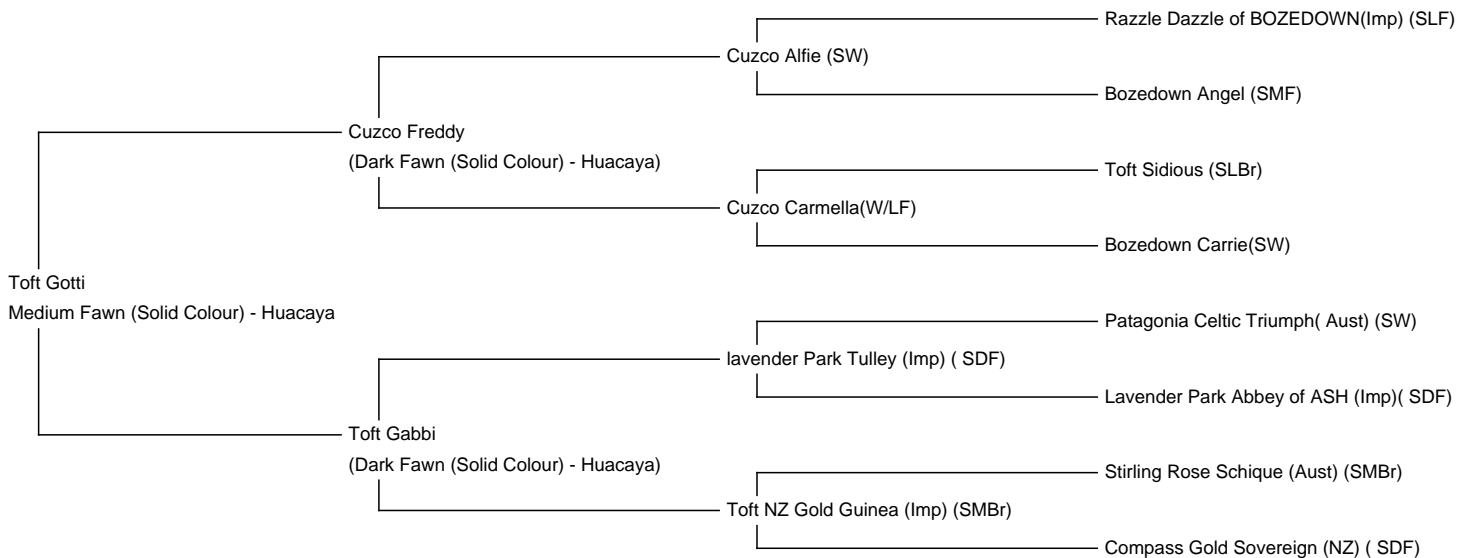

Toft Gotti

Price: N/A

Sire: Cuzco Freddy

Dam: Toft Gabbi

Type: Stud Male (Proven Stud)

Breed Type: Huacaya

Colour: Medium Fawn (Solid Colour)

Registered With: British Alpaca Society

UKBAS43433

Date of Birth: 23rd May 2021

Fleece: (2nd)

20.80µ SD 4.90µ CV 23.40% % Over 30 Microns(µ) 4.90%

(taken on 15th April 2023 at 1 Year and 11 Months of age)

Description:

TOFT GOTTI is an impressive very well grown young solid mid fawn male from our very dense solid dark fawn stud Male CUZCO Freddy and our dark fawn female TOFT Gabbi whose sire was LAVENDER PARK Tulley (SDF) through which his genetics also go a long way back through many generations in Australia.

TOFT GOTTI is a male with a real presence, great bone and proportions and is carrying a very uniform consistent fleece in both colour and quality.

Alpaca Photo 1