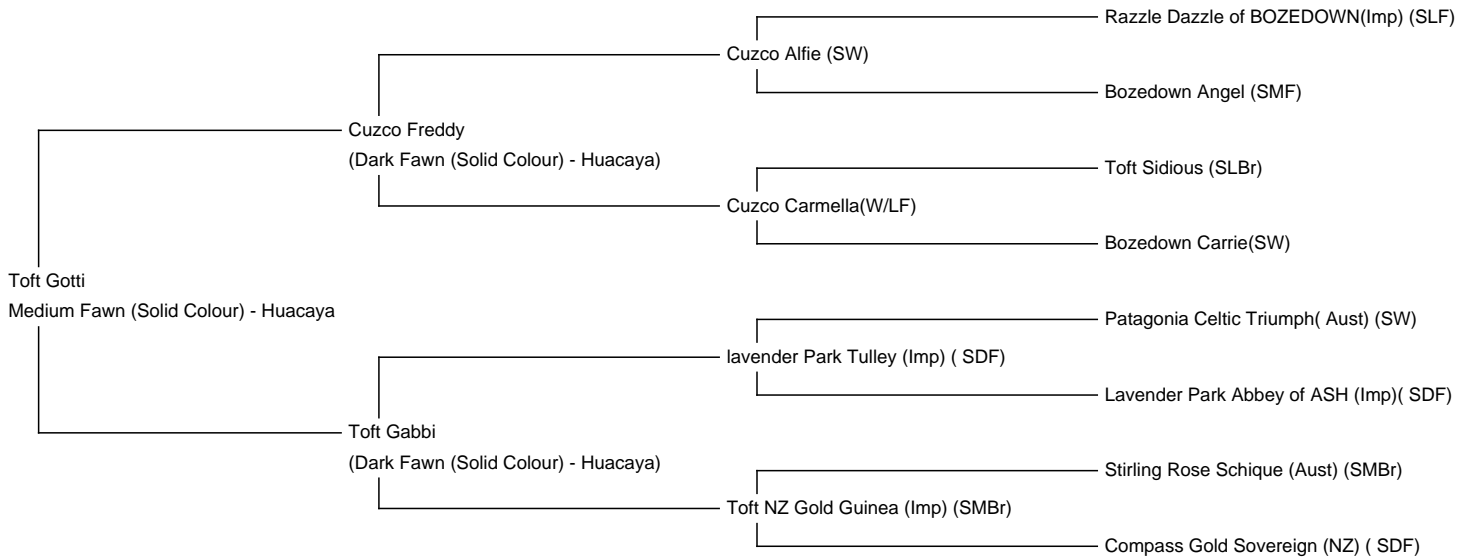

Toft Gotti

Price: N/A

Sire: Cuzco Freddy

Dam: Toft Gabbi

Type: Stud Male (Proven Stud)

Breed Type: Huacaya

Colour: Medium Fawn (Solid Colour)

Registered With: British Alpaca Society

UKBAS43433

Date of Birth: 23rd May 2021

Fleece: (2nd)

20.80µ SD 4.90µ CV 23.40% % Over 30 Microns(µ) 4.90%

(taken on 15th April 2023 at 1 Year and 11 Months of age)

Description:

TOFT GOTTI is an impressive very well grown young solid mid fawn male from our very dense solid dark fawn stud Male CUZCO Freddy and our dark fawn female TOFT Gabbi whose sire was LAVENDER PARK Tulley (SDF) through which his genetics also go a long way back through many generations in Australia.

TOFT GOTTI is a male with a real presence, great bone and proportions and is carrying a very uniform consistent fleece in both colour and quality.

Alpaca Photo 1