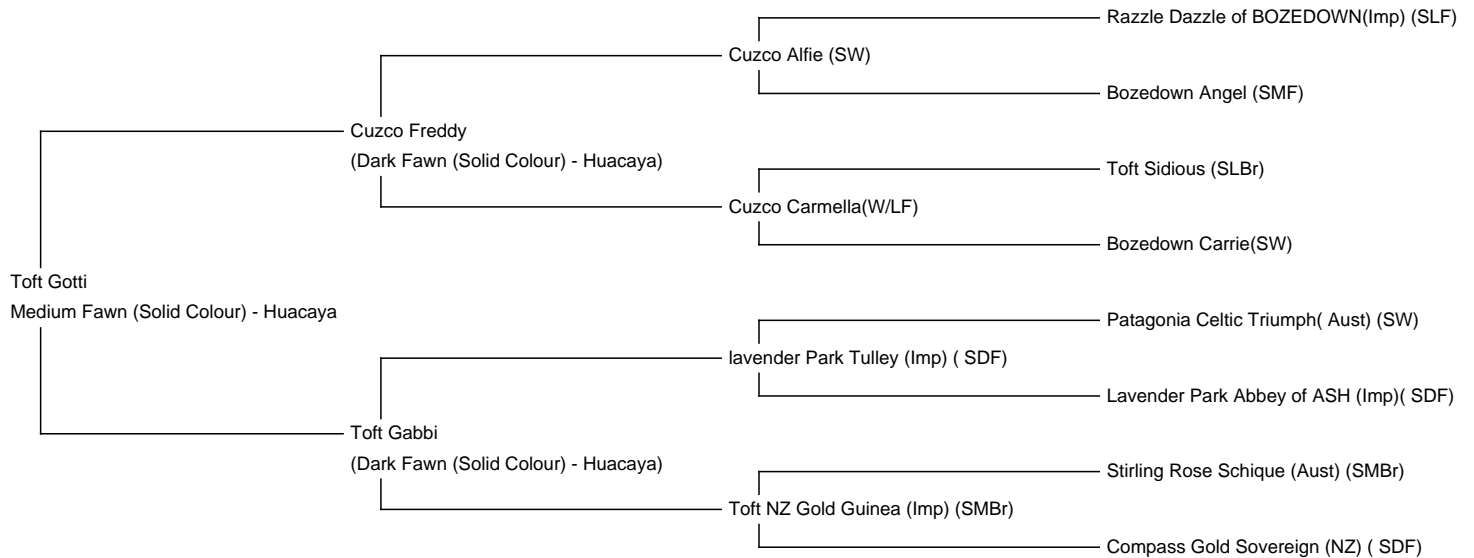

## Toft Gotti

**Price:** N/A

**Sire:** Cuzco Freddy

**Dam:** Toft Gabbi

**Type:** Stud Male (Proven Stud)

**Breed Type:** Huacaya

**Colour:** Medium Fawn (Solid Colour)

**Registered With:** British Alpaca Society

UKBAS43433

**Blood Lineage:** Australian

**Date of Birth:** 23rd May 2021

### Description:

TOFT GOTTI is an impressive very well grown young solid mid fawn male from our very dense solid dark fawn stud Male CUZCO Freddy and our dark fawn female TOFT Gabbi whose sire was LAVENDER PARK Tulley (SDF) through which his genetics also go a long way back through many generations in Australia.

TOFT GOTTI is a male with a real presence, great bone and proportions and is carrying a very uniform consistent fleece in both colour and quality.