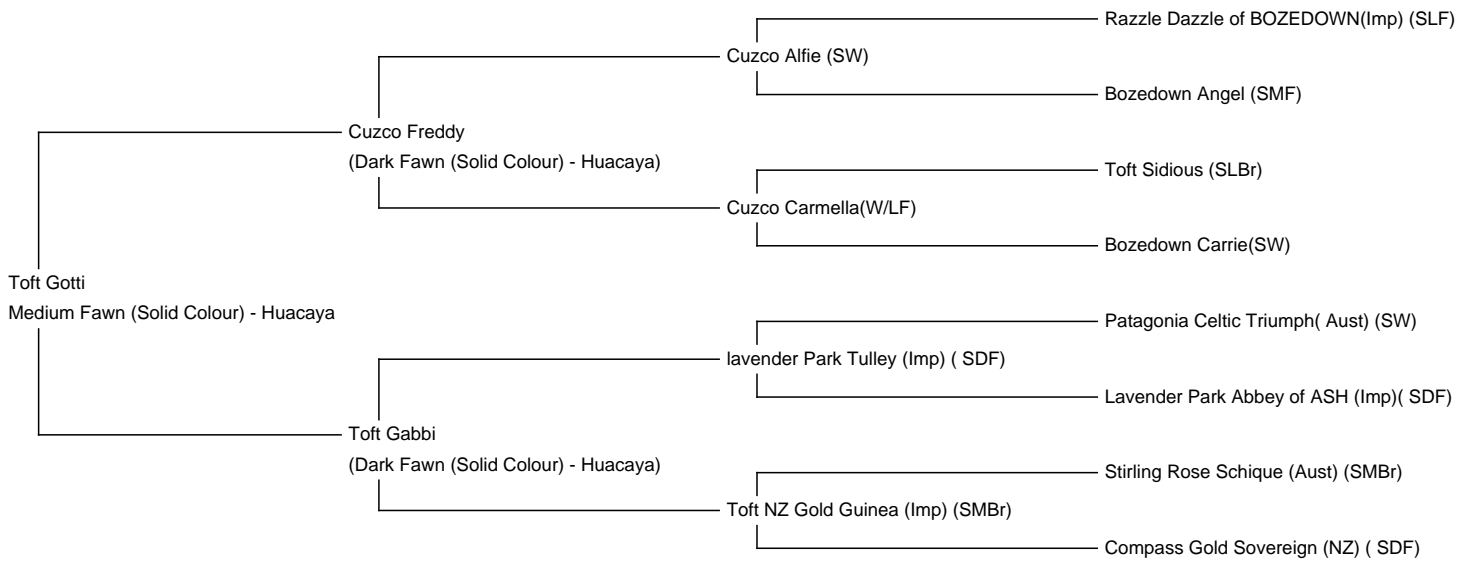

## Toft Gotti

**Price:** N/A

**Sire:** Cuzco Freddy

**Dam:** Toft Gabbi

**Type:** Stud Male (Proven Stud)

**Breed Type:** Huacaya

**Colour:** Medium Fawn (Solid Colour)

**Registered With:** British Alpaca Society

UKBAS43433

**Date of Birth:** 23rd May 2021

### **Description:**

TOFT GOTTI is an impressive very well grown young solid mid fawn male from our very dense solid dark fawn stud Male CUZCO Freddy and our dark fawn female TOFT Gabbi whose sire was LAVENDER PARK Tulley (SDF) through which his genetics also go a long way back through many generations in Australia.

TOFT GOTTI is a male with a real presence, great bone and proportions and is carrying a very uniform consistent fleece in both colour and quality.

Alpaca Photo 1