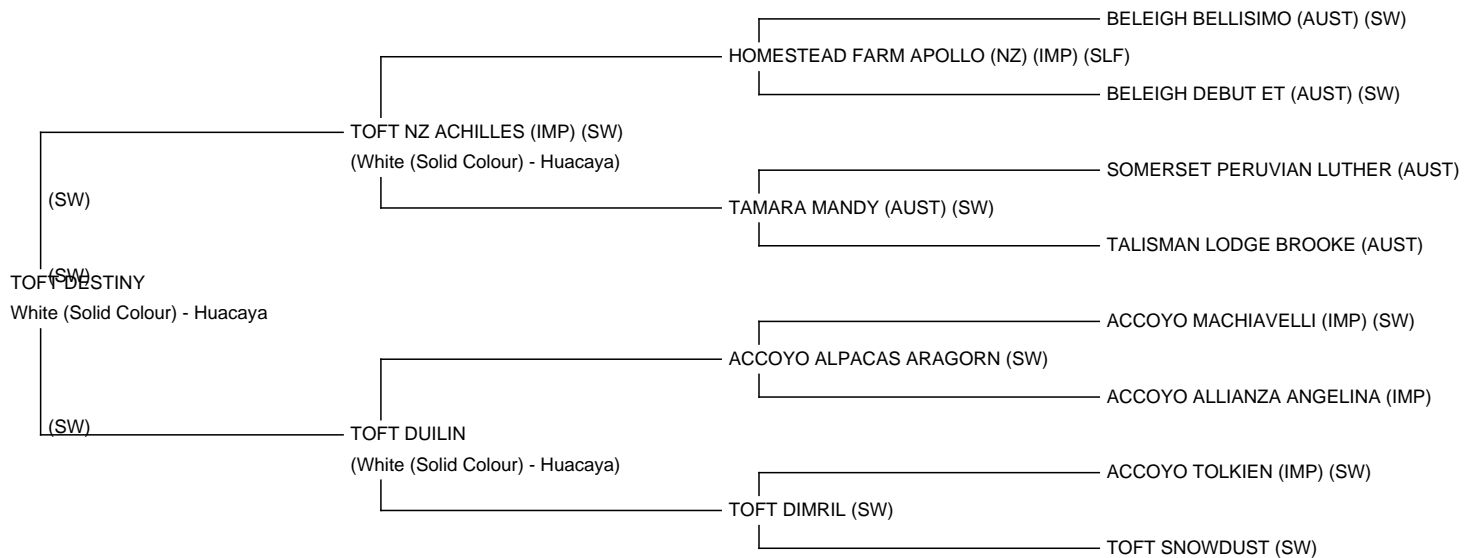

TOFT DESTINY

Price: £2,000.00 (excl VAT)

Sire: TOFT NZ ACHILLES (IMP) (SW)

Dam: TOFT DUILIN

Type: Pregnant Female (Pregnant)

Breed Type: Huacaya

Colour: White (Solid Colour)

Registered With: British Alpaca Society

UKBAS 29706

Date of Birth: 15th May 2016

Fleece: (7th)

28.50µ SD 6.00µ CV 21.00% % Over 30 Microns(µ) 35.00%

(taken on 15th April 2024 at 7 Years and 11 Months of age)

Description:

TOFT Destiny is a solid white female out of TOFT Duillin one of our Accoyo girls and TOFT NZ Achilles son of NZ Supreme Champion HOMESTEAD FARM Apollo a superb white male who was Supreme Champion at the New Zealand National Show three years running.

As you will see from her pedigree she is packed with Peruvian Accoyo and Australian genetics.

TOFT DESTINY has coarsened out in her fleece as she gets older but has produced some very fine female offspring which can be viewed on farm

TOFT Destiny - is pregnant for 2025 to our Solid Dark Fawn Stud Male TOFT Marcello who has achieved first in his class at both the National Show and the Heart of England Alpaca Fiesta as both a Junior and Intermediate, 23-24 As such TOFT Destiny is carrying a cria which represents the 7th generation of selective breeding at TOFT Alpacas. She is chance to buy into the very best at a real bargain price

EDD:- 01/07/2025