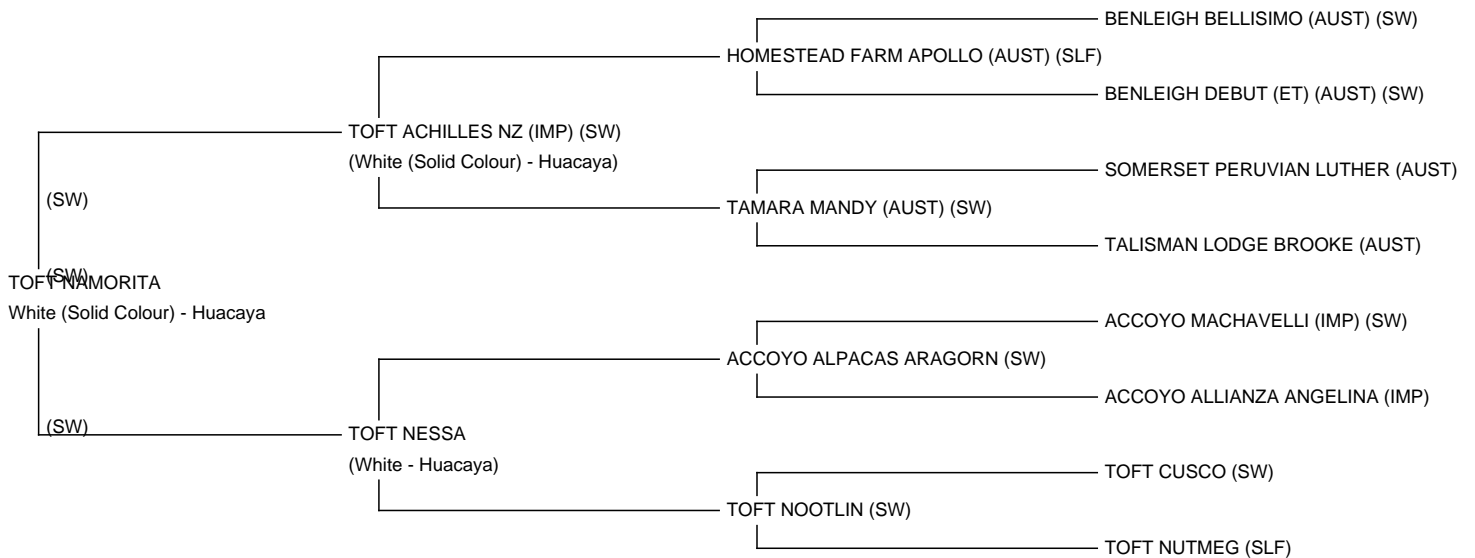

TOFT NAMORITA

Price: £2,000.00 (excl VAT)

Sire: TOFT ACHILLES NZ (IMP) (SW)

Dam: TOFT NESSA

Type: Pregnant Female (Pregnant)

Breed Type: Huacaya

Colour: White (Solid Colour)

Registered With: British Alpaca Society

UKBAS 29796

Date of Birth: 25th July 2016

Fleece:

29.50µ SD 5.10µ CV 17.40% % Over 30 Microns(µ) 41.90%

(taken on 15th April 2024 at 7 Years and 9 Months of age)

Description:

TOFT Namorita is a white female out of Toft Nessa and TOFT Achilles NZ son of NZ Supreme Champion HOMESTEAD FARM Apollo an exceptional white male who won Supreme Champion at the New Zealand National Show three years running. She has a lineage packed with top class Australian and Accoyo genetics

TOFT Namorita - is pregnant for 2025 to our Solid Medium Brown Stud male TOFT Hattori who has produced some very fine dense cria for us here at TOFT Alpacas.

TOFT Hattori is a compact dense Mid brown stud male out of Gilt Edge Samurai of Beck Brow and TOFT Sarangerel who is a stunning solid dark brown daughter of TOFT Timogen our National Champion and son of the legendary LAVENDER PARK Tulley.

EDD:- 10/05/2025

Name of covering male: TOFT HATTORI (Medium Brown)

Last Mating Date: 24th May 2024

Estimated Date Cria Due (Pregnant Female): 24th April 2025

Number of Crias bred from female: 2

TOFT NAMORITA