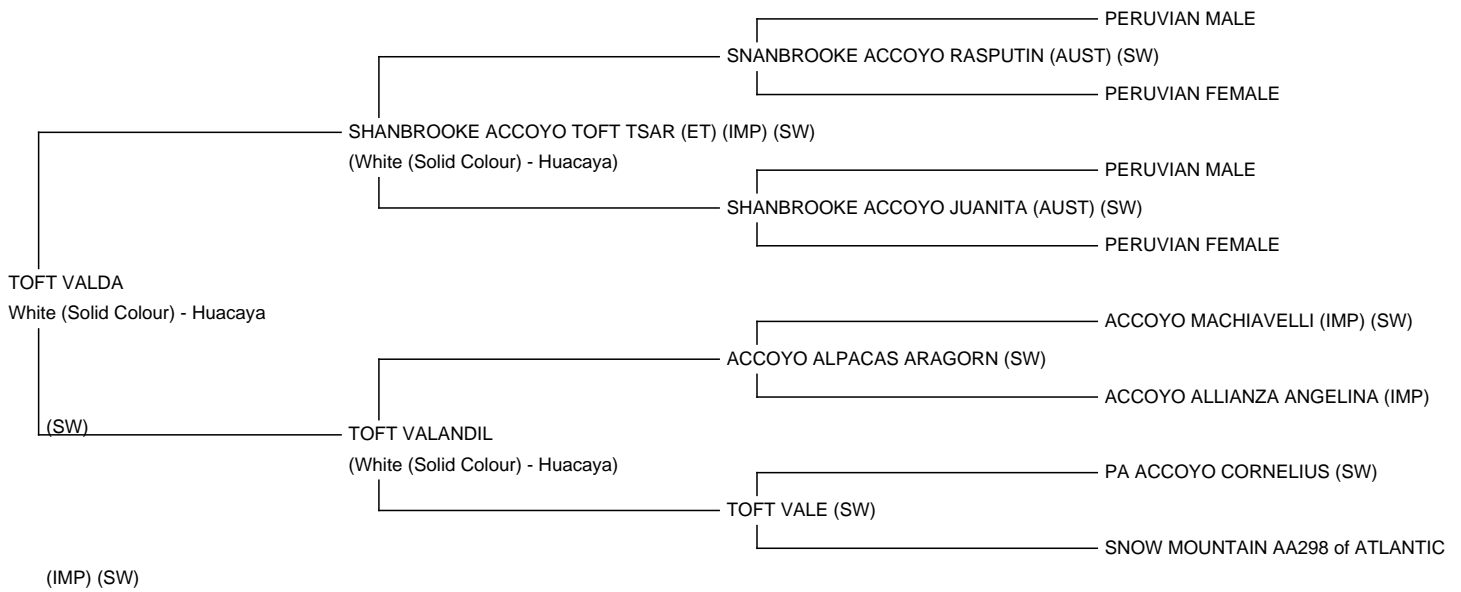

## TOFT VALDA

**Price:** £2,000.00 (excl VAT)

**Sire:** SHANBROOKE ACCOYO TOFT TSAR (ET) (IMP) (SW)

**Dam:** TOFT VALANDIL

**Type:** Pregnant Female (Pregnant)

**Breed Type:** Huacaya

**Colour:** White (Solid Colour)

**Registered With:** British Alpaca Society

UKBAS 25302

**Date of Birth:** 13th July 2014

### Description:

TOFT VALDA is a young solid white female out of SHANBROOKE ACCOYO Toft Tsar ET (Imp) and TOFT VALANDIL (SW) . As such she is very typical of her Accoyo Genetics and provides an opportunity to access the now very exclusive genetics of that world famous herd of Don Julio Barreda.

TOFT VALDA - is scanned pregnant for 2025 to our Dark Fawn Stud male TOFT Gotti who is a son of our super dense Solid Mid Fawn Stud Male CUZCO Freddy.

TOFT Valda is now ten years old and her very reasonable price reflects her age. She provides a real opportunity for anyone starting out in alpacas with aspirations to breed towards a herd inherent with longevity of fineness.