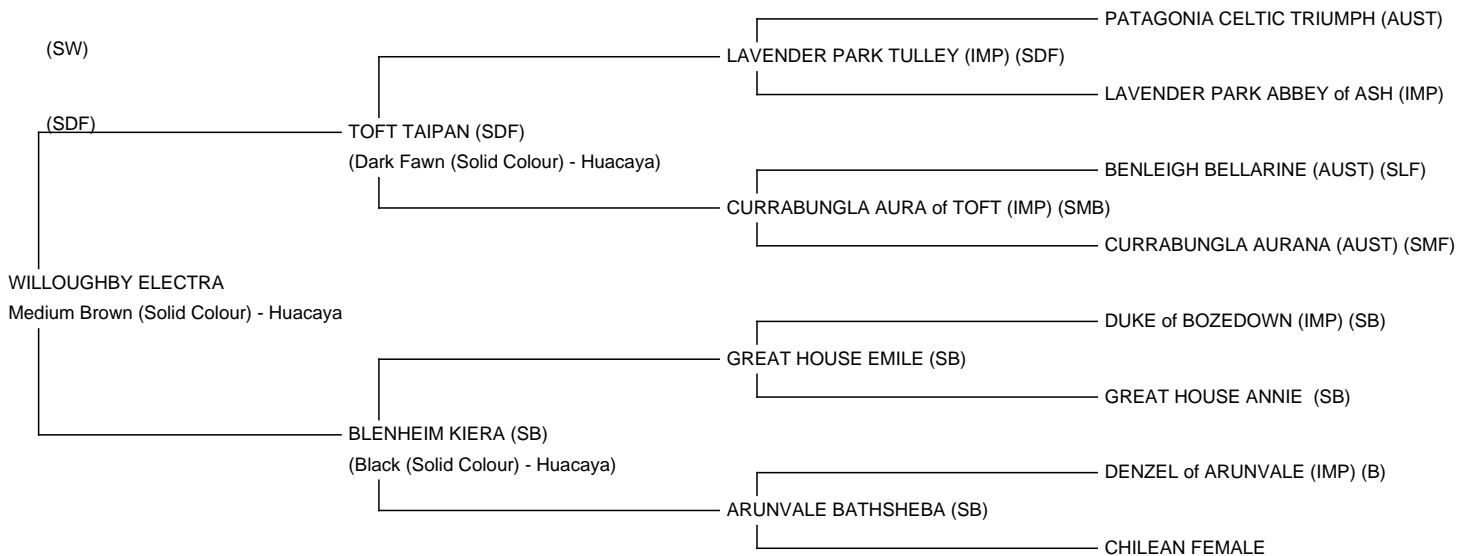

WILLOUGHBY ELECTRA

Price: £3,250.00 (excl VAT)

Sire: TOFT TAIPAN (SDF)

Dam: BLENHEIM KIERA (SB)

Type: Pregnant Female (Pregnant)

Breed Type: Huacaya

Colour: Medium Brown (Solid Colour)

Registered With: British Alpaca Society

UKBAS 30124

Date of Birth: 27th June 2016

Fleece: (7th)

20.80µ SD 4.50µ CV 21.70% % Over 30 Microns(µ) 3.80%

(taken on 15th April 2023 at 6 Years and 10 Months of age)

Description:

WILLOUGHBY Electra is a well grown solid dark fawn female out of BLENHEIM Kiera(SB) and TOFT Tai Pan(SDF) one of the darker sons of the Legendary LAVENDER PARK TULLEY.

WILLOUGHBY Electra - is pregnant for 2024 to our solid dark fawn champion stud male HERTS The Big Bopper who is a dense Solid Mid Fawn stud male whose offspring are making quite a mark in the showing.

EDD:- 18/06/2024

Name of covering male: HERTS THE BIG BOPPER (SDF) (Dark Fawn)

Last Mating Date: 2nd July 2023

Estimated Date Cria Due (Pregnant Female): 2nd June 2024

Number of Crias bred from female: 4

WILLOUGHBY ELECTRA