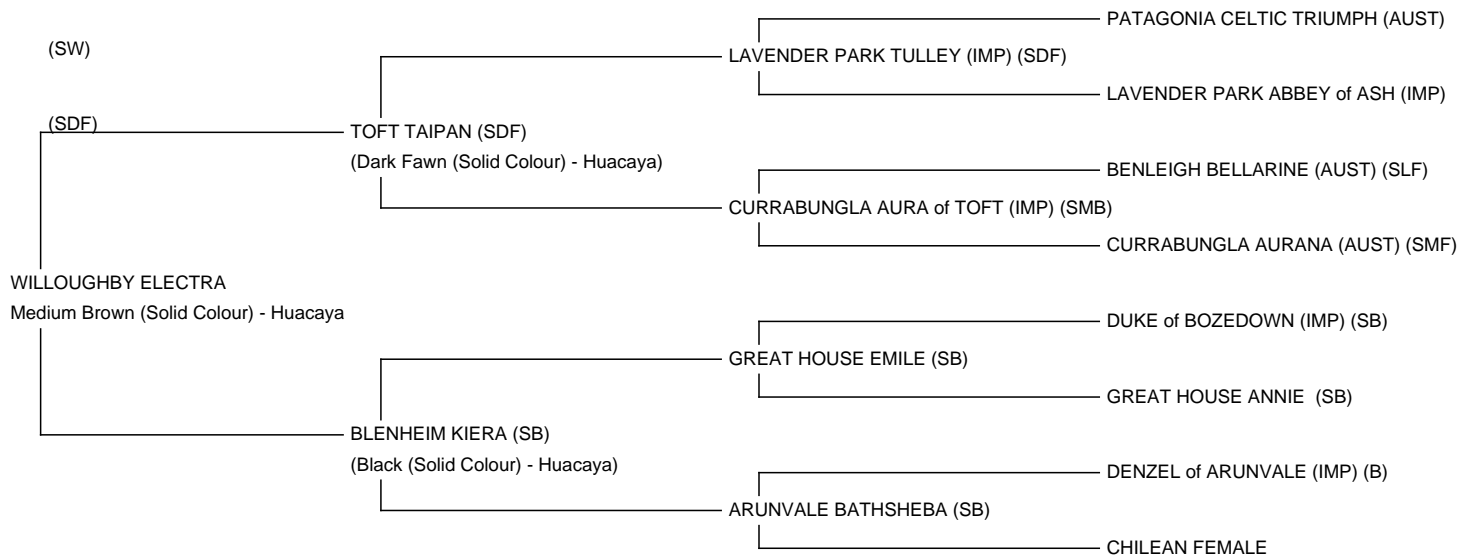

WILLOUGHBY ELECTRA

Price: £3,250.00 (excl VAT)

Sire: TOFT TAIPAN (SDF)

Dam: BLENHEIM KIERA (SB)

Type: Pregnant Female (Pregnant)

Breed Type: Huacaya

Colour: Medium Brown (Solid Colour)

Registered With: British Alpaca Society

UKBAS 30124

Date of Birth: 27th June 2016

Fleece: (7th)

20.80µ SD 4.50µ CV 21.70% % Over 30 Microns(µ) 3.80%

(taken on 15th April 2023 at 6 Years and 10 Months of age)

Description:

WILLOUGHBY Electra is a well grown solid dark fawn female out of BLENHEIM Kiera(SB) and TOFT Tai Pan(SDF) one of the darker sons of the Legendary LAVENDER PARK TULLEY.

WILLOUGHBY Electra - is pregnant for 2024 to our solid dark fawn champion stud male HERTS The Big Bopper who is a dense Solid Mid Fawn stud male whose offspring are making quite a mark in the showing.

EDD:- 18/06/2024

Name of covering male: HERTS THE BIG BOPPER (SDF) (Dark Fawn)

Last Mating Date: 2nd July 2023

Estimated Date Cria Due (Pregnant Female): 2nd June 2024

Number of Crias bred from female: 4

WILLOUGHBY ELECTRA