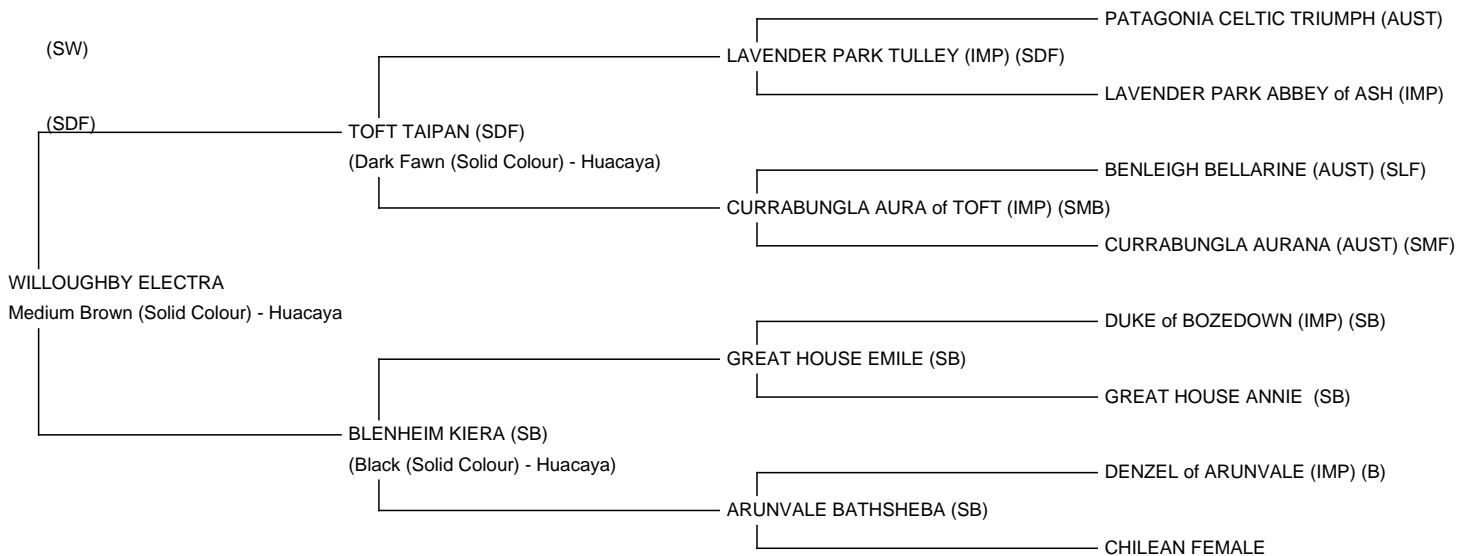

WILLOUGHBY ELECTRA

Price: £2,500.00 (excl VAT)

Sire: TOFT TAIPAN (SDF)

Dam: BLENHEIM KIERA (SB)

Type: Pregnant Female (Pregnant)

Breed Type: Huacaya

Colour: Medium Brown (Solid Colour)

Registered With: British Alpaca Society

UKBAS 30124

Date of Birth: 27th June 2016

Fleece: (8th)

22.30µ SD 5.00µ CV 22.50% % Over 30 Microns(µ) 7.70%

(taken on 15th April 2023 at 6 Years and 10 Months of age)

Description:

WILLOUGHBY Electra is a well grown solid medium brown female out of BLENHEIM Kiera(SB) and TOFT Tai Pan(SDF) one of the darker sons of the Legendary LAVENDER PARK Tulley. Her lineage is packed with top class Australian genetics,.

WILLOUGHBY Electra as you can see from her stats is maintaining an impressive degree of uniformity across her fleece which considering her age is a remarkable genetic attribute. She has a fine, bright, soft handling fleece which is very consistent in colour and quality through to its extremities.

WILLOUGHBY Electra produces very fine cria in the darker range of colours some of which can be viewed on farm.

WILLOUGHBY Electra - is pregnant for 2025 to our solid dark fawn champion stud male HERTS Big Bopper who is a dense Solid Mid Fawn stud male whose offspring are making quite a mark in the showing.