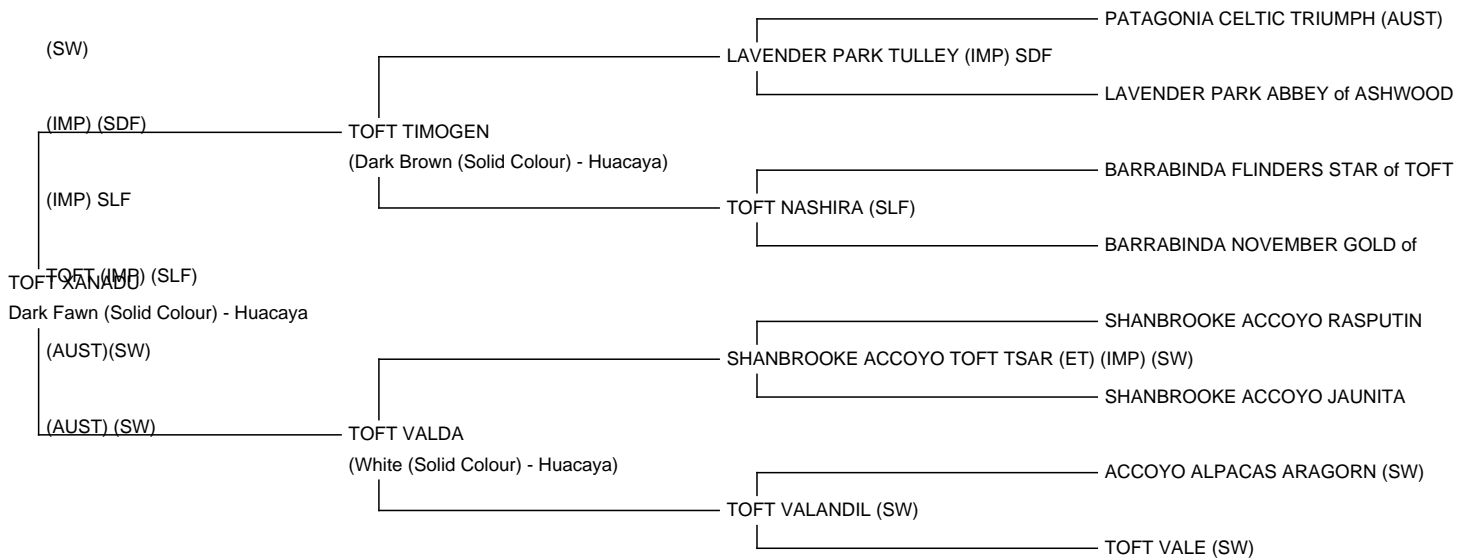

TOFT XANADU

Price: £5,000.00 (excl VAT)

Sire: TOFT TIMOGEN

Dam: TOFT VALDA

Type: Pregnant Female (Pregnant)

Breed Type: Huacaya

Colour: Dark Fawn (Solid Colour)

Registered With: British Alpaca Society

UKBAS40578

Date of Birth: 6th June 2021

Fleece: (3rd)

20.60µ SD 4.20µ CV 20.20% % Over 30 Microns(µ) 2.40%

(taken on 15th April 2024 at 2 Years and 10 Months of age)

Description:

TOFT XANADU is a young solid dark fawn female out of TOFT VALDA (SW) and TOFT TIMOGEN our solid dark brown Champion male who is a son of the legendary LAVENDER PARK Tulley.

TOFT XANADU represents six generations of selective breeding here at TOFT and her lineage is packed with top class Australian and Accoyo genetics.

TOFT XANADU - is pregnant for 2025 to our Champion Solid Medium Brown Stud Male BECK BROW Ready or Not - a stunning young male we purchased in 2024 and this cria will be one of his first. We eagerly await the arrival of the next generation at TOFT Alpacas in 2025 from this very special male. This is the only girl available mated to this sire. As such TOFT Xanadu and her next cria represents the forefront of almost 30 years of selective breeding here at TOFT Alpacas. At a very reasonable price TOFT Xanadu presents a real opportunity for someone to access a lineage packed with top class genetics.

TOFT XANADU