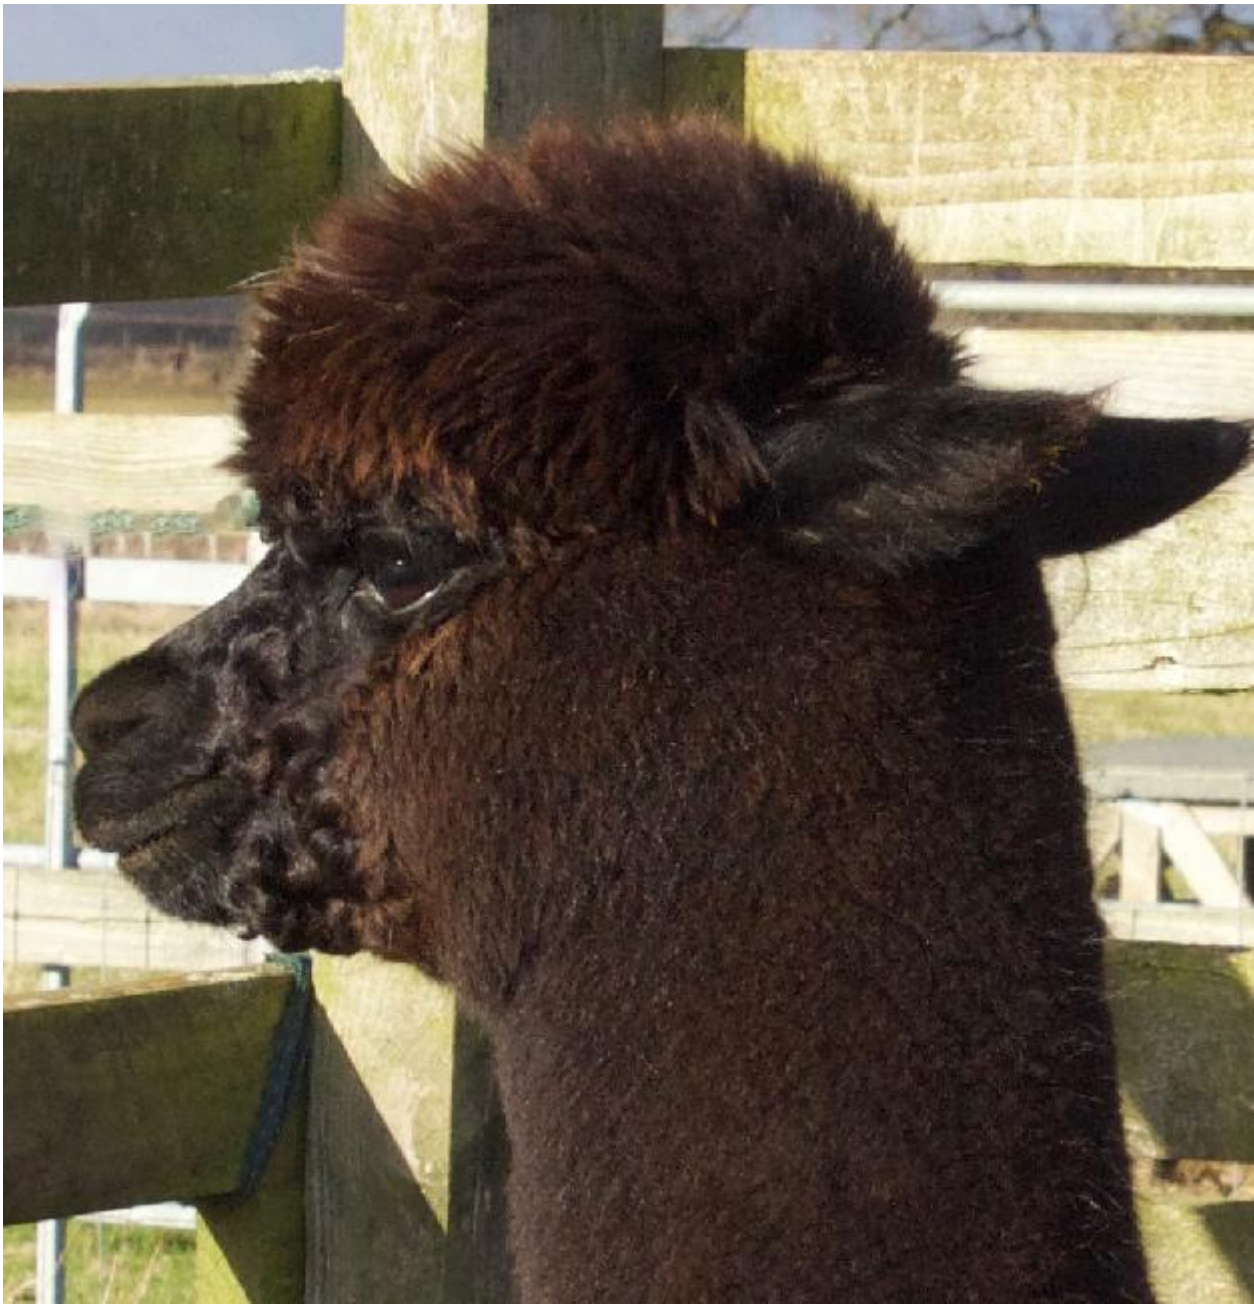

LUSI LIZZY

Price: £3,800.00 (SOLD)

Sire: Beck Brow Prime Suspect

Dam: Lusi Blossom

Type: Pregnant Female (Pregnant)

Breed Type: Huacaya

Colour: Black (Solid Colour)

Registered With: LUSBAUK61

Lusi Lizzy is an outstanding female who really catches the eye. Her 'look at me' stance in the field and her excellent fleece coverage make her a real stunner. She carries a soft, dense fleece from head to toe. Lizzy has very good conformation with a solid frame and depth of bone. She has award winning genetics on both sides of her pedigree, which show in her overall quality. We are delighted to say that she will have a cria this summer by Inca Optimo, one of the outstanding herd sires from Inca Alpaca. She is easy to handle and halter trained. Enferplex tested. Delivery available.

Name of covering male: Inca Optimo (Black)

Last Mating Date: 14th June 2023

Estimated Date Cria Due (Pregnant Female): 14th May 2024

Alpaca Photo 1

Alpaca Photo 2

Alpaca Photo 3