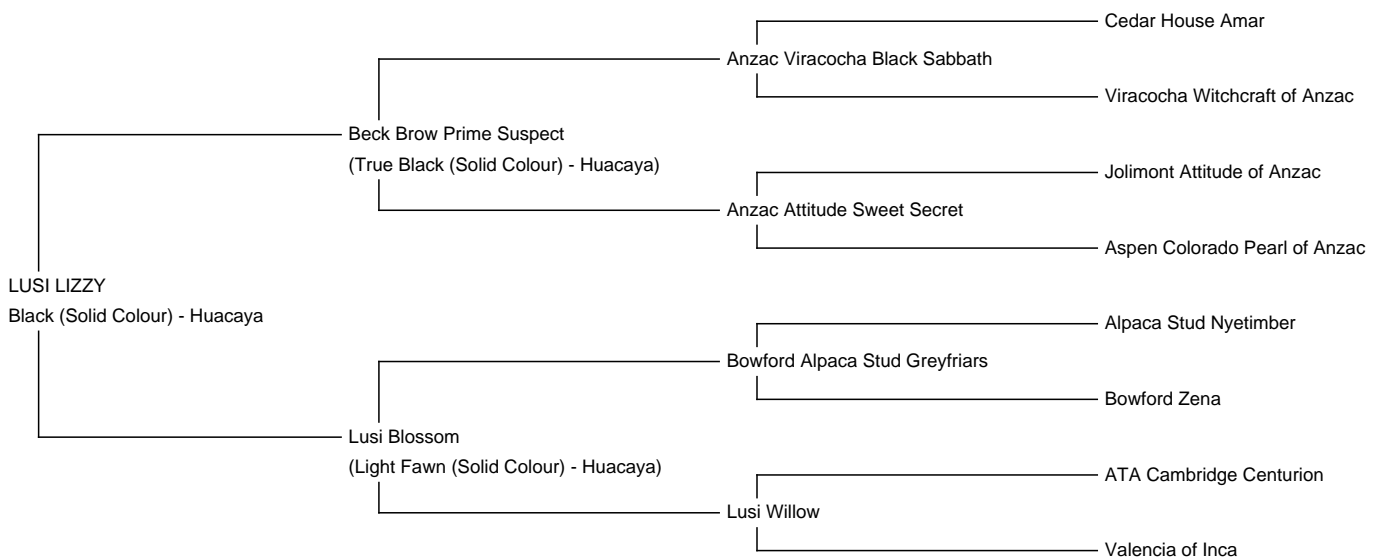

LUSI LIZZY

Price: £3,800.00 (SOLD)

Sire: Beck Brow Prime Suspect

Dam: Lusi Blossom

Type: Pregnant Female (Pregnant)

Breed Type: Huacaya

Colour: Black (Solid Colour)

Registered With: LUSBAUK61

Date of Birth: 29th July 2021

Diameter (Micron) of first fleece sample: 21.20µ

Fleece: (3rd)

25.70µ SD 6.00µ

(taken on 17th March 2024 at 2 Years and 8 Months of age)

Fibre Testing Authority: Art of Fibre

Description:

Lusi Lizzy is an outstanding female who really catches the eye. Her 'look at me' stance in the field and her excellent fleece coverage make her a real stunner. She carries a soft, dense fleece from head to toe. Lizzy has very good conformation with a solid frame and depth of bone. She has award winning genetics on both sides of her pedigree, which show in her overall quality. We are delighted to say that she will have a cria this summer by Inca Optimo, one of the outstanding herd sires from Inca Alpaca. She is easy to handle and halter trained. Enferplex tested. Delivery available.

Name of covering male: Inca Optimo (Black)

Last Mating Date: 14th June 2023

Estimated Date Cria Due (Pregnant Female): 14th May 2024

Alpaca Photo 1

Alpaca Photo 2

Alpaca Photo 3