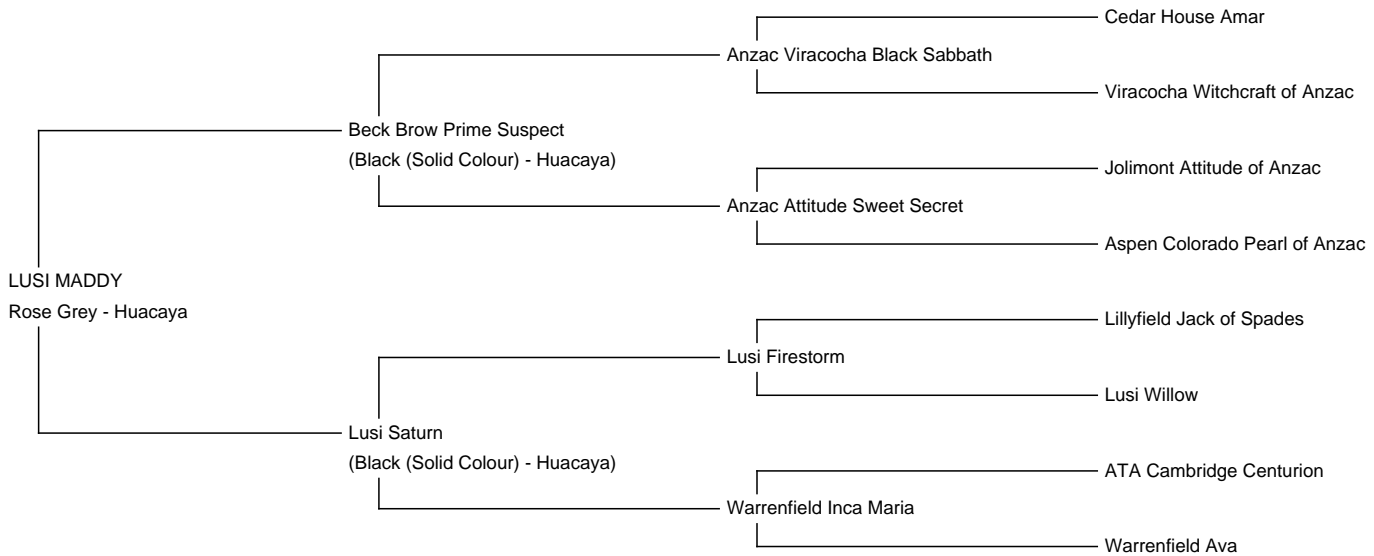

LUSI MADDY

Price: £2,500.00 (SOLD)

Sire: Beck Brow Prime Suspect

Dam: Lusi Saturn

Type: Pregnant Female (Pregnant)

Breed Type: Huacaya

Colour: Rose Grey

Registered With: LUSBASUK60

Date of Birth: 14th July 2021

Diameter (Micron) of first fleece sample: 19.50µ

Fleece: (3rd)

25.70µ SD 4.60µ

(taken on 17th March 2024 at 2 Years and 8 Months of age)

Fibre Testing Authority: Art of Fibre

Description:

Lusi Maddy is a correctly styled Modern Grey female, with a very soft handling fleece. Good conformation and depth of bone. She has excellent bloodlines from both her sire and dam and is continuing to show those high quality traits. Maddy is will have a cria this year by our very high quality male Lusi Balthazar. She is easy to handle and halter trained. Only for sale as we are selling our entire herd. Enferplex tested. Delivery available.

Name of covering male: Lusi Balthazar (Black)

Last Mating Date: 20th August 2023

Estimated Date Cria Due (Pregnant Female): 20th July 2024

Alpaca Photo 1

Alpaca Photo 2

Alpaca Photo 3