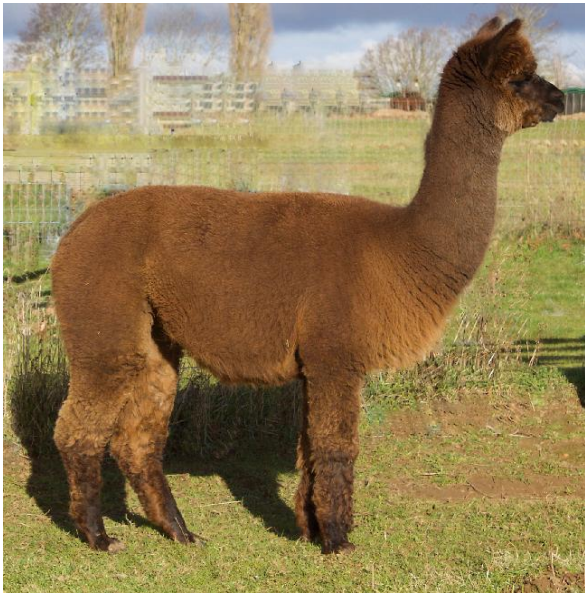

LUSI MADDY

Price: £2,500.00 (SOLD)

Sire: Beck Brow Prime Suspect

Dam: Lusi Saturn

Type: Pregnant Female (Pregnant)

Breed Type: Huacaya

Colour: Rose Grey

Registered With: LUSBASUK60

Date of Birth: 14th July 2021

Diameter (Micron) of first fleece sample: 19.50µ

Fleece: (3rd)

25.70µ SD 4.60µ

(taken on 17th March 2024 at 2 Years and 8 Months of age)

Fibre Testing Authority: Art of Fibre

Description:

Lusi Maddy is a correctly styled Modern Grey female, with a very soft handling fleece. Good conformation and depth of bone. She has excellent bloodlines from both her sire and dam and is continuing to show those high quality traits. Maddy is will have a cria this year by our very high quality male Lusi Balthazar. She is easy to handle and halter trained. Only for sale as we are selling our entire herd. Enferplex tested. Delivery available.

Name of covering male: Lusi Balthazar (Black)

Last Mating Date: 20th August 2023

Estimated Date Cria Due (Pregnant Female): 20th July 2024

Alpaca Photo 1

Alpaca Photo 2

Alpaca Photo 3