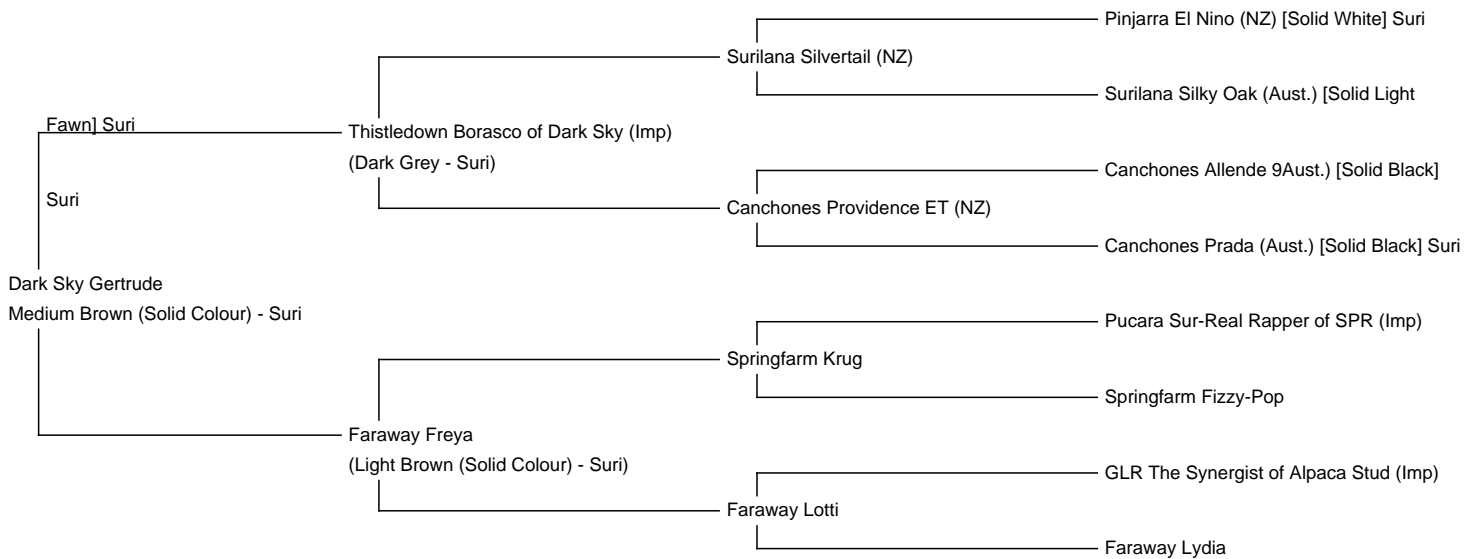

Dark Sky Gertrude

Price: £2,500.00 (excl VAT)

Sire: Thistledown Borasco of Dark Sky (Imp)

Dam: Faraway Freya

Type: Female

Breed Type: Suri

Colour: Medium Brown (Solid Colour)

Registered With: UKBAS44246

Blood Lineage: Surilana, Canchones, Pucara

Date of Birth: 4th July 2023

Description:

A beautiful true to type Suri with a rich and sought after tapestry of genetics. A brilliant addition to an advanced colour breeding programme including black given her Eeaa colour genetics. Being sold only as we have her full and multi-championship winning elder sister on the farm. Successfully weaned and halter trained.