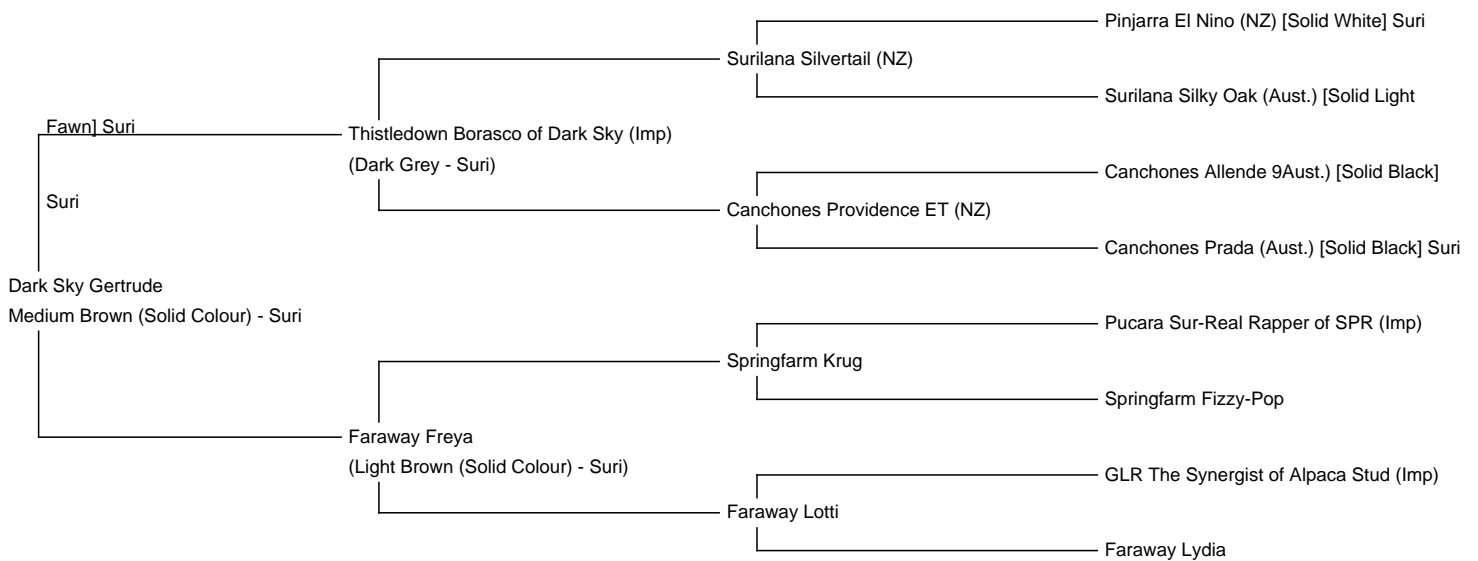

# Dark Sky Gertrude

**Price:** £2,500.00 (excl VAT)

**Sire:** Thistledown Borasco of Dark Sky (Imp)

**Dam:** Faraway Freya

**Type:** Female

**Breed Type:** Suri

**Colour:** Medium Brown (Solid Colour)

**Registered With:** UKBAS44246

**Blood Lineage:** Surilana, Canchones, Pucara

**Date of Birth:** 4th July 2023

## Description:

A beautiful true to type Suri with a rich and sought after tapestry of genetics. A brilliant addition to an advanced colour breeding programme including black given her Eeaa colour genetics. Being sold only as we have her full and multi-championship winning elder sister on the farm. Successfully weaned and halter trained.