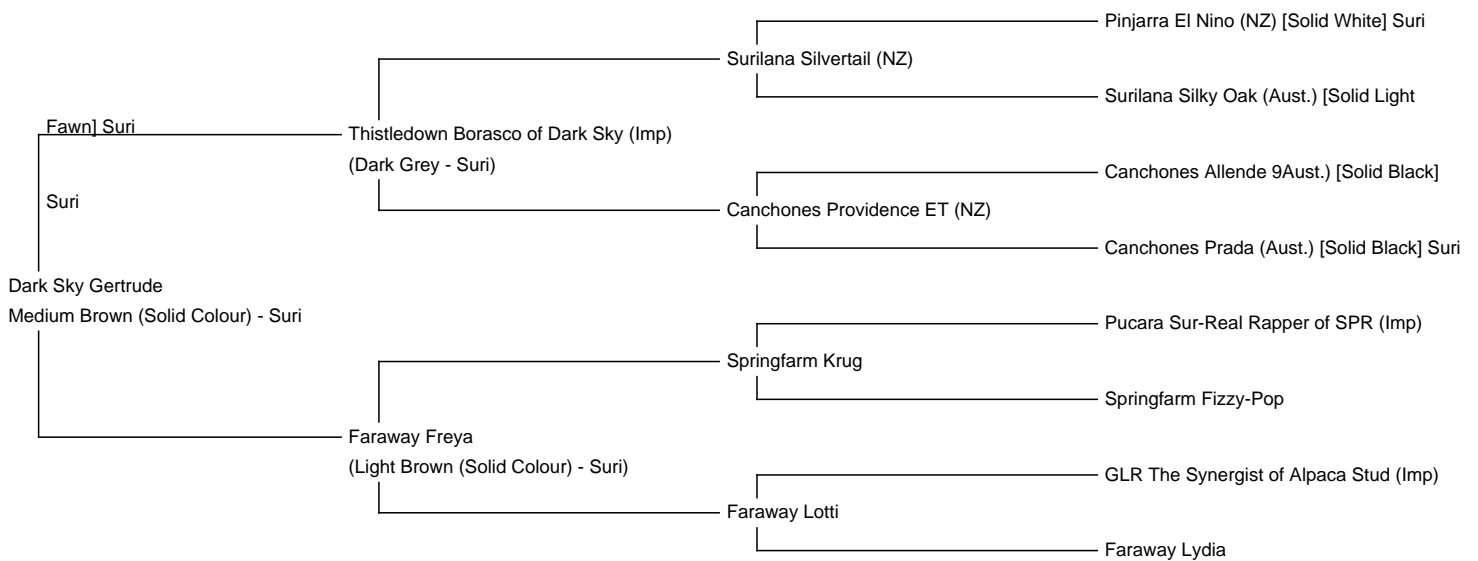

Dark Sky Gertrude

Price: £2,500.00 (excl VAT)

Sire: Thistledown Borasco of Dark Sky (Imp)

Dam: Faraway Freya

Type: Female

Breed Type: Suri

Colour: Medium Brown (Solid Colour)

Registered With: UKBAS44246

Blood Lineage: Surilana, Canchones, Pucara

Date of Birth: 4th July 2023

Description:

A beautiful true to type Suri with a rich and sought after tapestry of genetics. A brilliant addition to an advanced colour breeding programme including black given her Eeaa colour genetics. Being sold only as we have her full and multi-championship winning elder sister on the farm. Successfully weaned and halter trained.