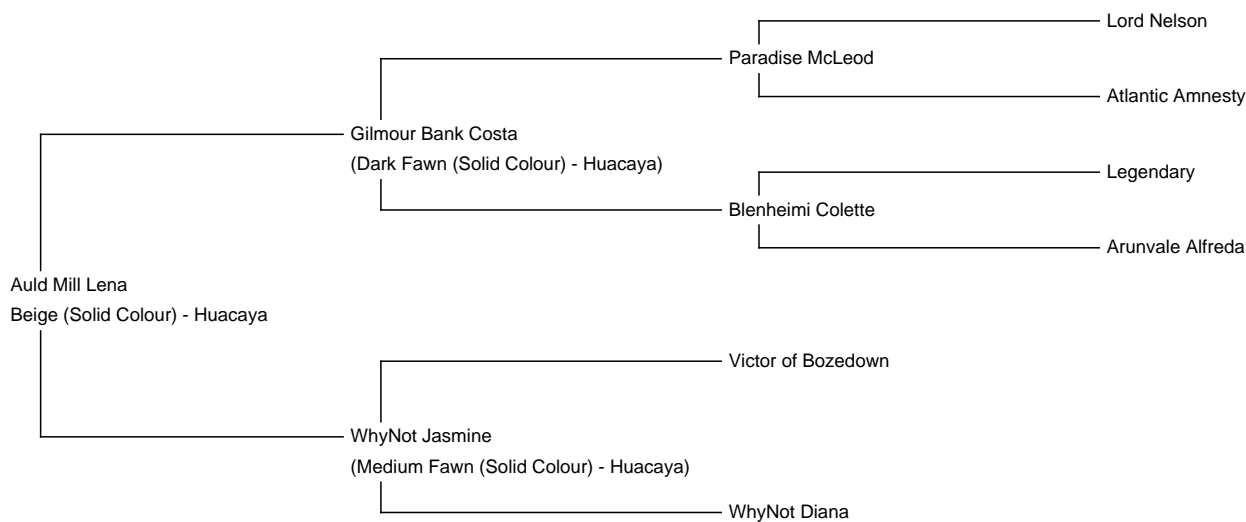

Ald Mill Lena

Price: £2,600.00 (excl VAT) with male cria at foot

Sire: Gilmour Bank Costa

Dam: WhyNot Jasmine

Type: Pregnant Female (Pregnant)

Breed Type: Huacaya

Colour: Beige (Solid Colour)

Registered With: British Alpaca Society

AULBASUK 16079

Date of Birth: 14th June 2016

Fleece: (1st)

21.40µ SD 4.30µ CV 19.90% % Over 30 Microns(µ) 1.40%

(taken on 4th May 2017 at 11 Months of age)

Fibre Testing Authority: The Fibre Lab

Description:

Lena is a very well grown female and a daughter of the exceptionally productive WhyNot Jasmine.

She has a male cria at foot, Ald Mill Arran. His sire is solid white Lythe Brow Calix whose sturdy frame and excellent fleece characteristics have given their cria a great start !

Lena has been remated to Calix and we expect another lovely cria from them in 2025.

Please contact us for more details and for our Terms and Conditions of Sale. All prices are subject to VAT.

Prizes Won:

Never Shown