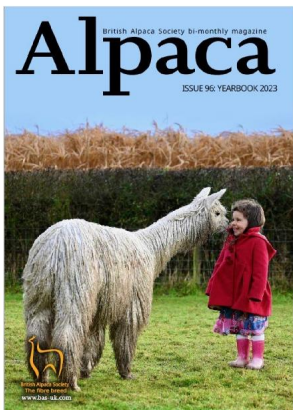

Alpaca Photo 2

Frosty was born very late in the birthing season so has always been the farm favourite. He is maturing into his second year with an obvious strong frame and a wide chest. He is carrying a fine and dense fleece with coverage from head to toe, great lustre and uniformity which is extra special in a grey fleece.

Winsaula Alpacas have won multiple Supreme Championship titles and Judges Choice over the years. We are advanced in our coloured genotyping and if you would like more information on breeding colour or grey genetics in your herd or to discuss price of this macho, please get in touch for an informal chat - Paula 07540 124768

Prizes Won:

National Halter Show 2023

2nd Suri intermediate white male

South of England Spring Show 2022

1st suri junior white male

Reserve champion white male

Royal Three Counties Halter show 2022

3rd junior white male

SWAG at Somerset County Show

2nd Intermediate white male

Alpaca Photo 1