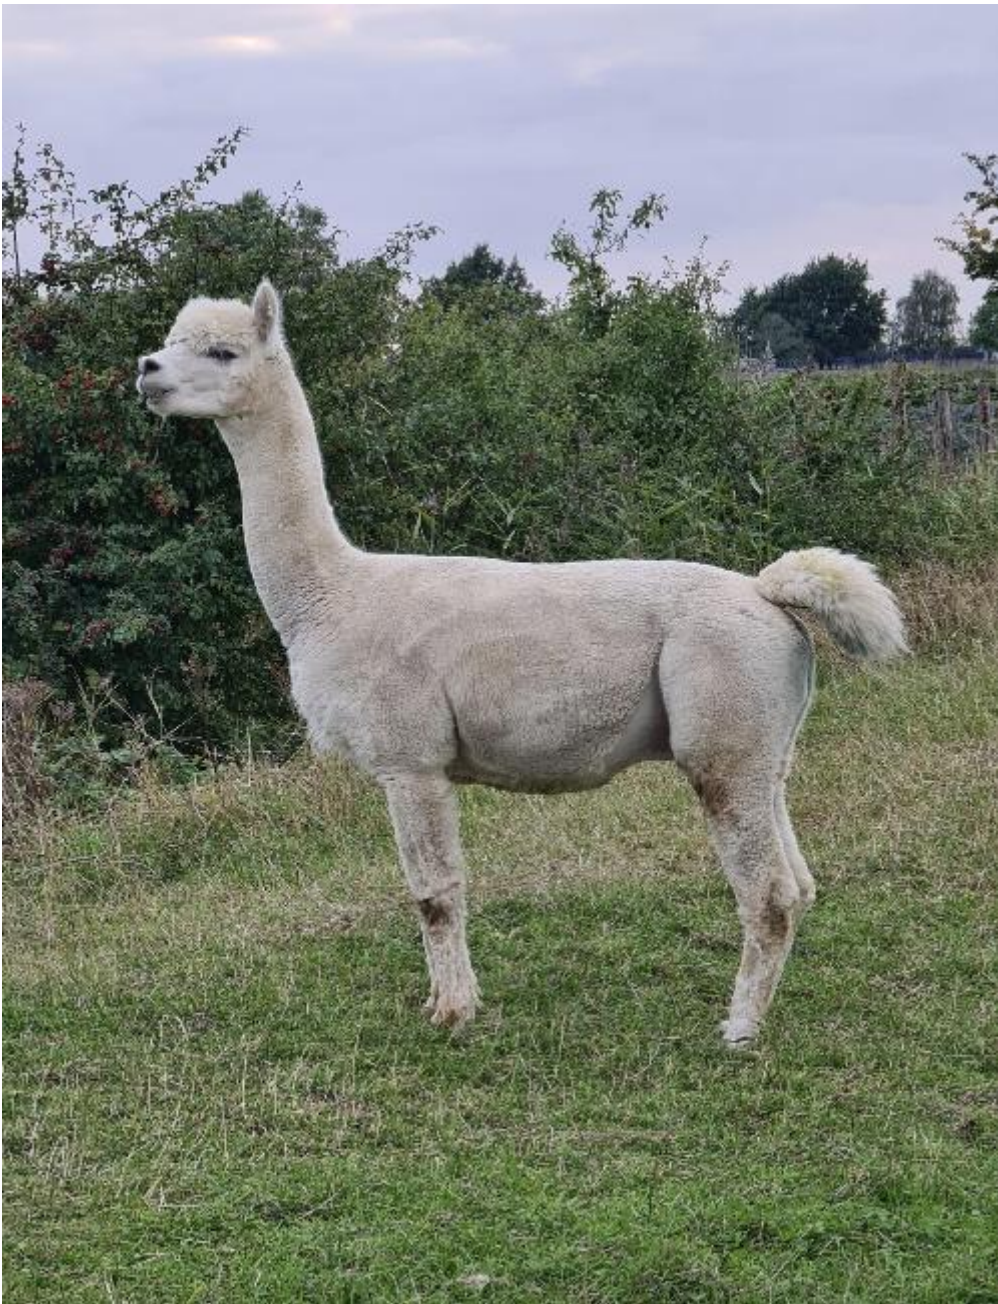

Alpaca Photo 1