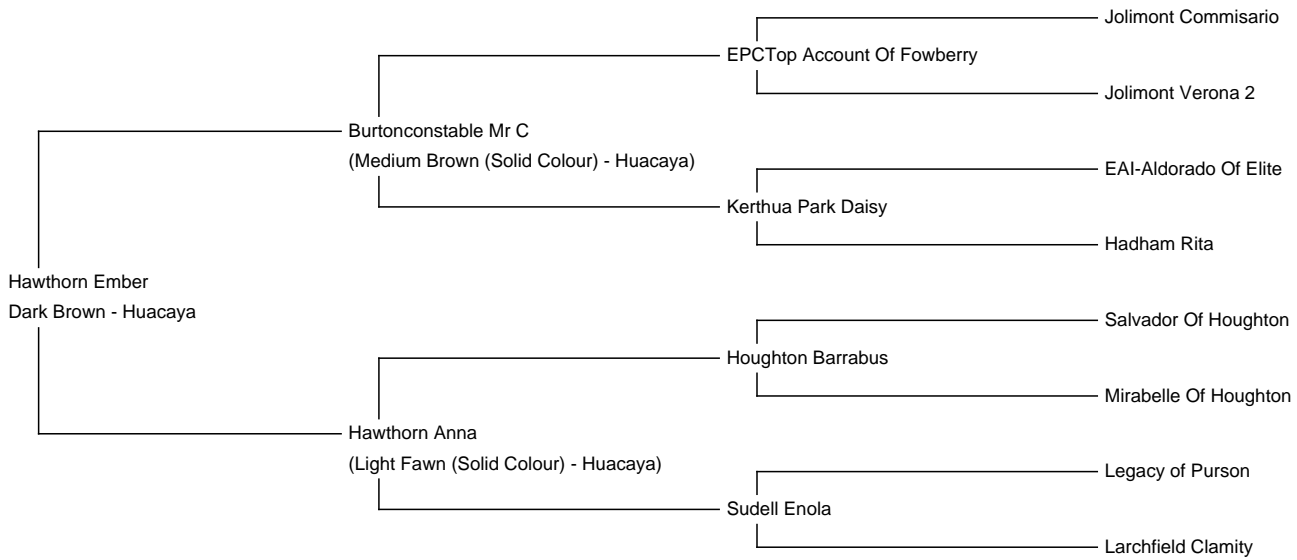

Hawthorn Ember

Price: £800.00 (excl VAT) **(SOLD)**

Sire: Burtonconstable Mr C

Dam: Hawthorn Anna

Type: Female

Breed Type: Huacaya

Colour: Dark Brown

Registered With: British alpaca society

UKBAS26905

Blood Lineage: EPC Top account Of Fowberry

Date of Birth: 29th March 2015

Description:

Hawthorn Ember is a excellent mother

And has been to her 5 cria that she has produced over the year , she's halter trained and up to scratch with husbandry, Dark brown in colour she's never been shown ,