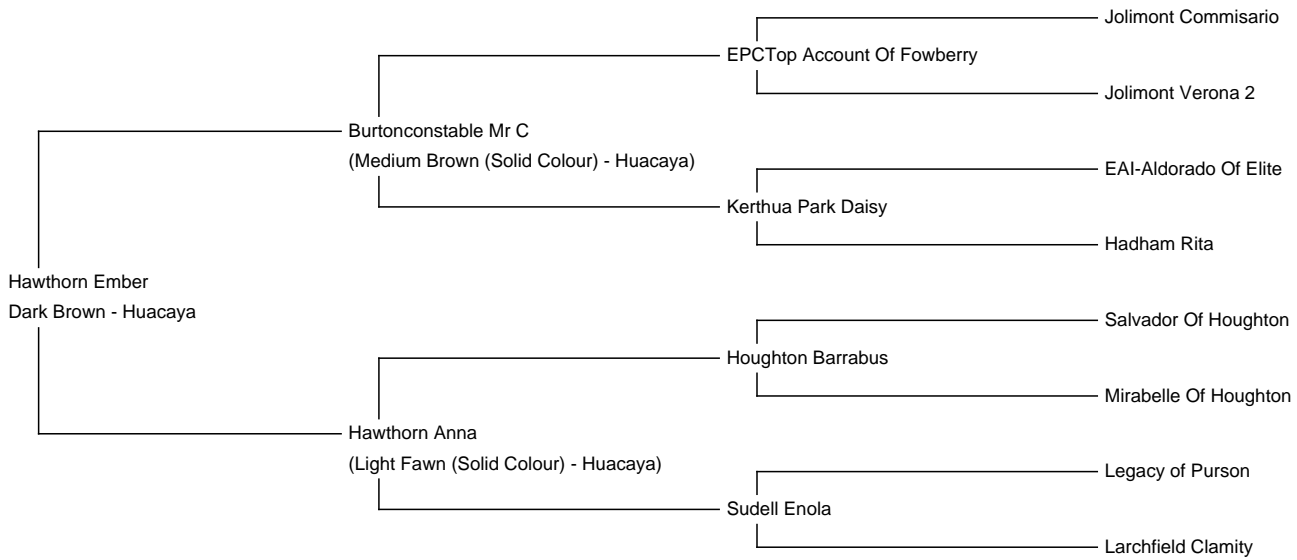

# Hawthorn Ember

**Price:** £800.00 (excl VAT) **(SOLD)**

**Sire:** Burtonconstable Mr C

**Dam:** Hawthorn Anna

**Type:** Female

**Breed Type:** Huacaya

**Colour:** Dark Brown

**Registered With:** British alpaca society

UKBAS26905

**Blood Lineage:** EPC Top account Of Fowberry

**Date of Birth:** 29th March 2015

### Description:

Hawthorn Ember is a excellent mother

And has been to her 5 cria that she has produced over the year , she's halter trained and up to scratch with husbandry, Dark brown in colour she's never been shown ,