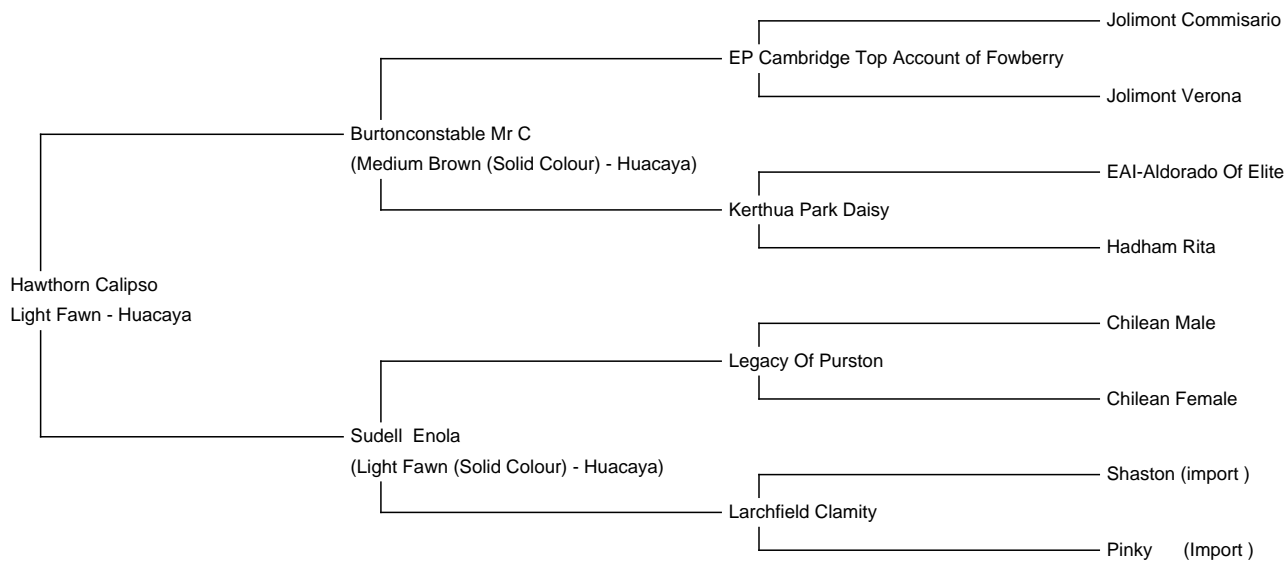

Hawthorn Calipso

Price: £900.00 (excl VAT) **(SOLD)**

Sire: Burtonconstable Mr C

Dam: Sudell Enola

Type: Female

Breed Type: Huacaya

Colour: Light Fawn

Registered With: British Alpaca Society

UKBAS24012

Blood Lineage: EP Cambridge

Date of Birth: 6th June 2013

Description:

Hawthorn Calipso is a lovely Nutured Female halter trained up to date with Husbandry and ready for a new home , Shown once with a third to her name , Produced some lovely cria's both mail And female in various colours over the years . She has had 7 cria with no trouble giving birth and rearing her off spring .

Prizes Won:

3rd

Number of Crias bred from female: 7

Alpaca Photo 1

Alpaca Photo 2

Alpaca Photo 3