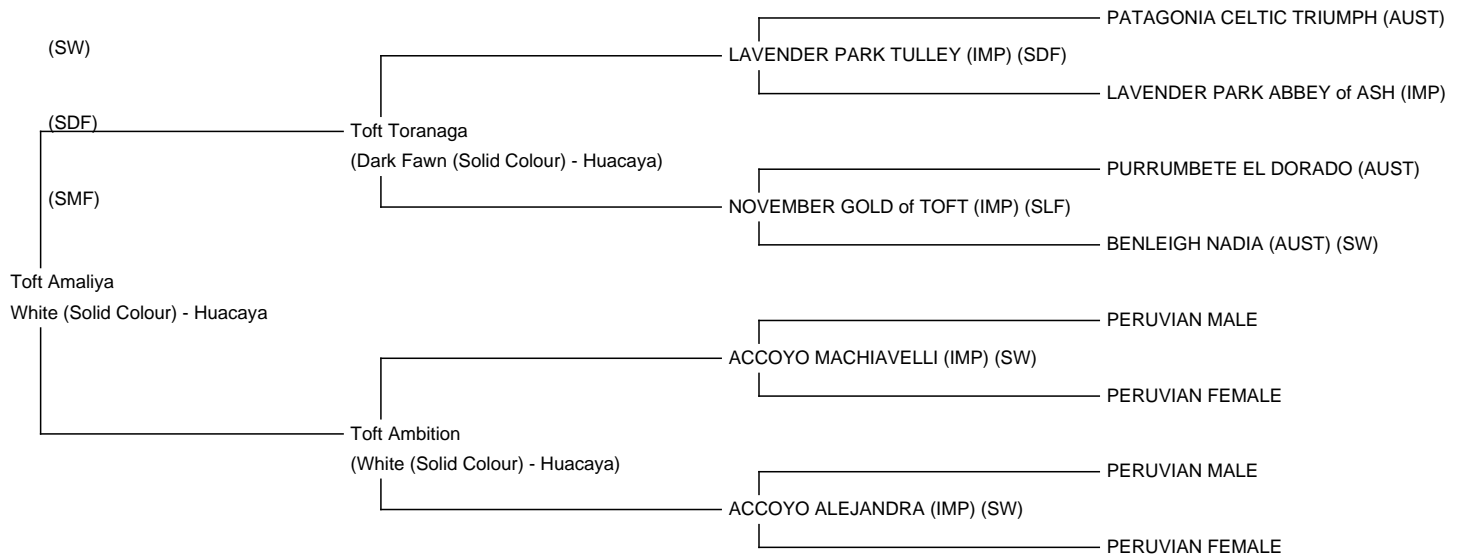

Toft Amaliya

Price: £3,000.00 (excl VAT)

Sire: Toft Toranaga

Dam: Toft Ambition

Type: Female

Breed Type: Huacaya

Colour: White (Solid Colour)

Registered With: TOFBASUK454

Date of Birth: 15th August 2017

Fleece:

22.30µ SD 4.90µ CV 22.10% % Over 30 Microns(µ) 6.20%

(taken on 15th April 2023 at 5 Years and 8 Months of age)

Description:

TOFT Amaliya is a young solid white female out of TOFT Ambition and TOFT Toranaga son of LAVENDER PARK TULLEY

TOFT Amaliya stats illustrate quite clearly that she is maintaining a fine consistent and very uniform fleece. It is well organised right to the extremities with a very soft handle.

TOFT Amaliya - is pregnant for 2024 to our Medium Brown stud male TOFT Hattori son of Gilt Edge Samurai of Beck Brow. TOFT Hattori is a very compact solid male exhibiting a very dense well organised fine fleece which is consistent for colour and quality throughout. She is showing a great deal of uniformity across the blanket out to her extremities.