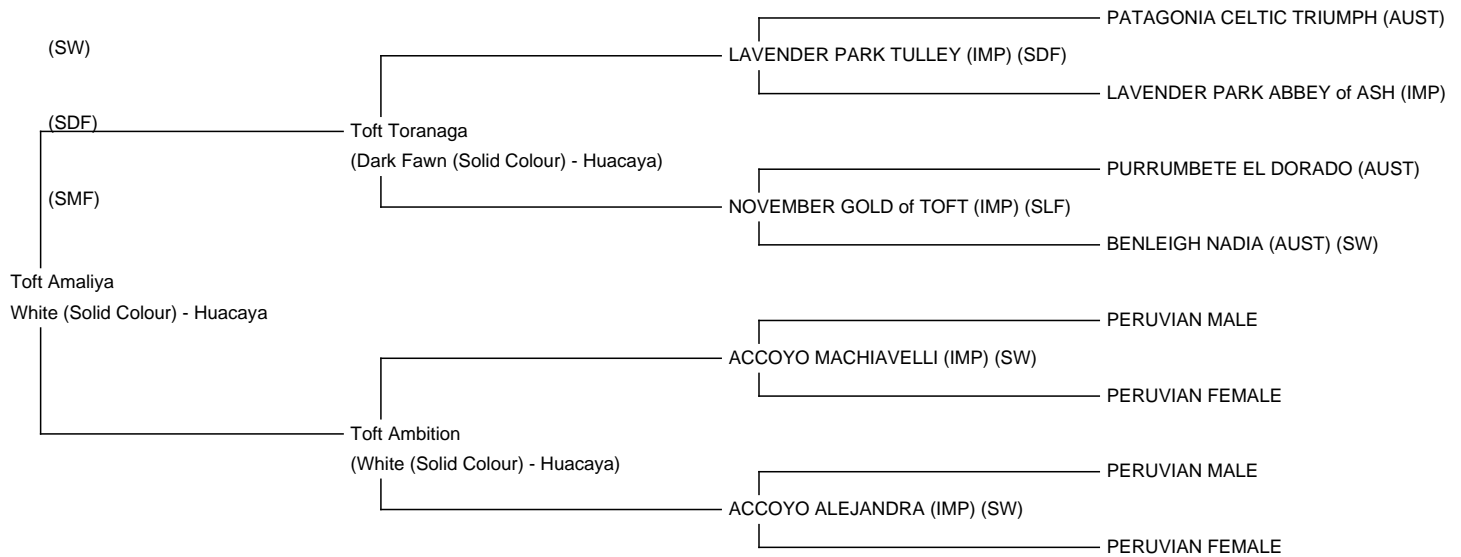

Toft Amaliya

Price: £3,000.00 (excl VAT)

Sire: Toft Toranaga

Dam: Toft Ambition

Type: Female

Breed Type: Huacaya

Colour: White (Solid Colour)

Registered With: TOFBASUK454

Date of Birth: 15th August 2017

Fleece:

22.30µ SD 4.90µ CV 22.10% % Over 30 Microns(µ) 6.20%

(taken on 15th April 2023 at 5 Years and 8 Months of age)

Description:

TOFT Amaliya is a young solid white female out of TOFT Ambition and TOFT Toranaga son of LAVENDER PARK TULLEY

TOFT Amaliya stats illustrate quite clearly that she is maintaining a fine consistent and very uniform fleece. It is well organised right to the extremities with a very soft handle.

TOFT Amaliya - is pregnant for 2024 to our Medium Brown stud male TOFT Hattori son of Gilt Edge Samurai of Beck Brow. TOFT Hattori is a very compact solid male exhibiting a very dense well organised fine fleece which is consistent for colour and quality throughout. She is showing a great deal of uniformity across the blanket out to her extremities.

Number of Crias bred from female: 3