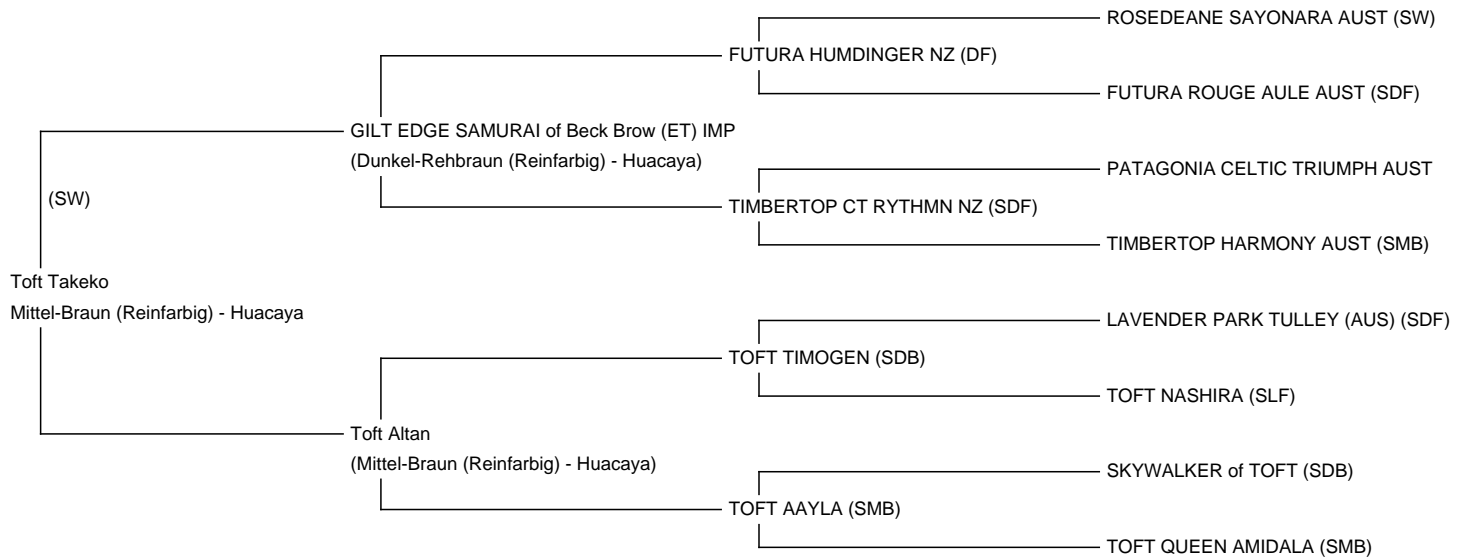

Toft Takeko

Preis: €3,750.00 (excl VAT)

Vater: GILT EDGE SAMURAI of Beck Brow (ET) IMP

Mutter: Toft Altan

Typ: Stute

Rasse: Huacaya

Farbe: Mittel-Braun (Reinfarbig)

Registriert mit: TOFBASUK491

Geburtsdatum: 28/05/2019

Vlies: (5.)

20.70µ Standardabweichung 4.70µ COV (der Variationskoeffizient) 22.70% % über 30 Mikron(µ) 4.00%

(Entnommen an 15/04/2024 im alter von 4 Jahre und 11 Monate)

Beschreibung:

TOFT TAKEKO is a young good natured, very compact solid dark fawn alpaca out of TOFT Altan (SDF) a Timogen daughter and Gilt Edge Samurai of Beck Brow(SDF) an imported Champion male. She is a small beautifully conformed alpaca exhibiting a uniform colour consistent fleece on a solid frame. As you can see from her stats she is maintaining real quality in her fleece as she get older.

TOFT Takeko produced a beautiful Medium Brown male cria tin 2024 TOFT T-Rex to the Big Bopper with a remarkable fleece. Superfine and superdense T-Rex is truly impressive,

TOFT TAKEKO - is scanned pregnant for 2025 to our Champion Stud male The Big Bopper