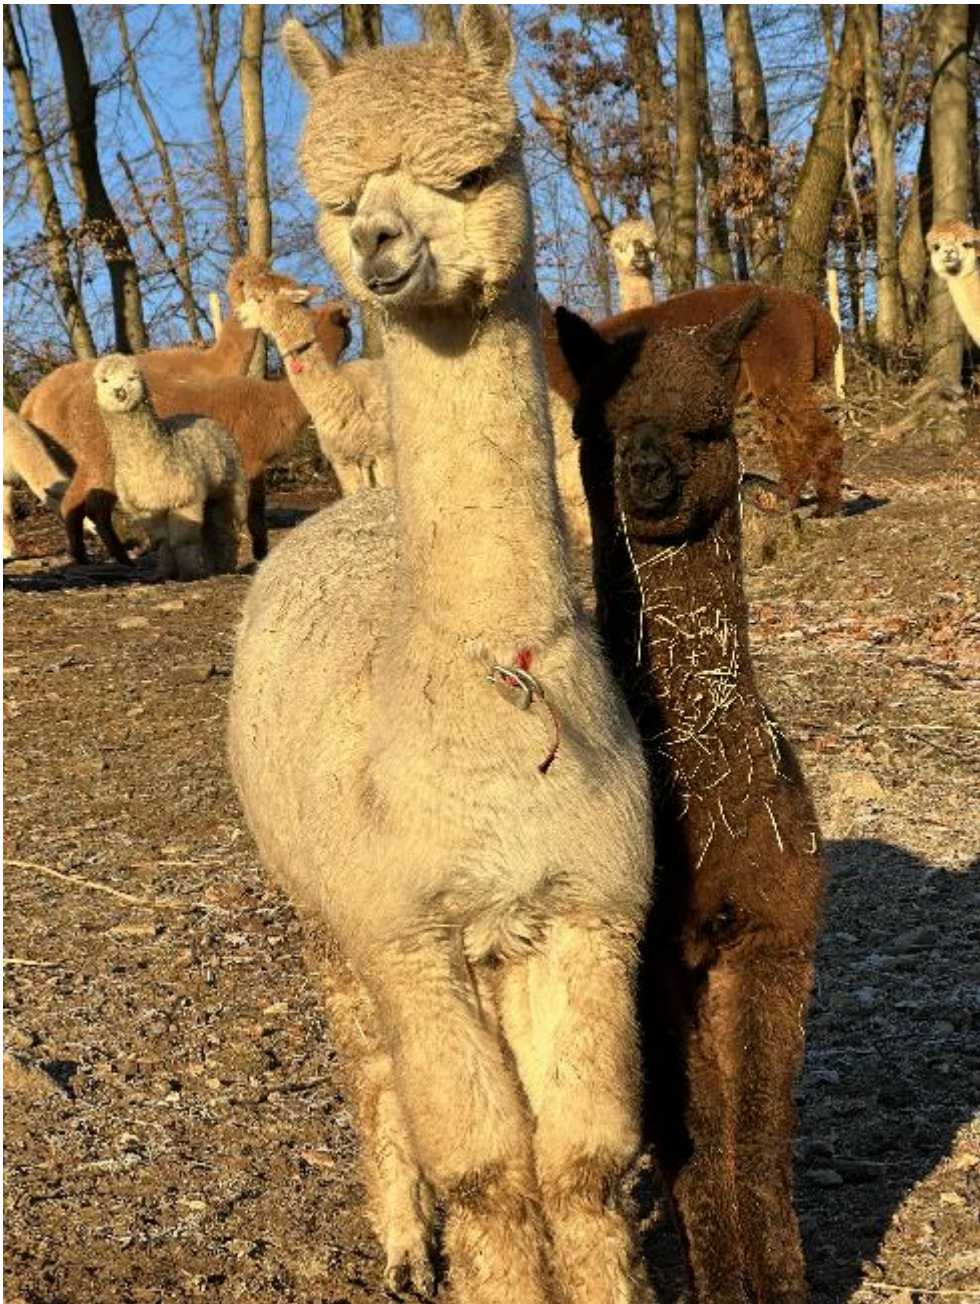

Alpaca Photo 1