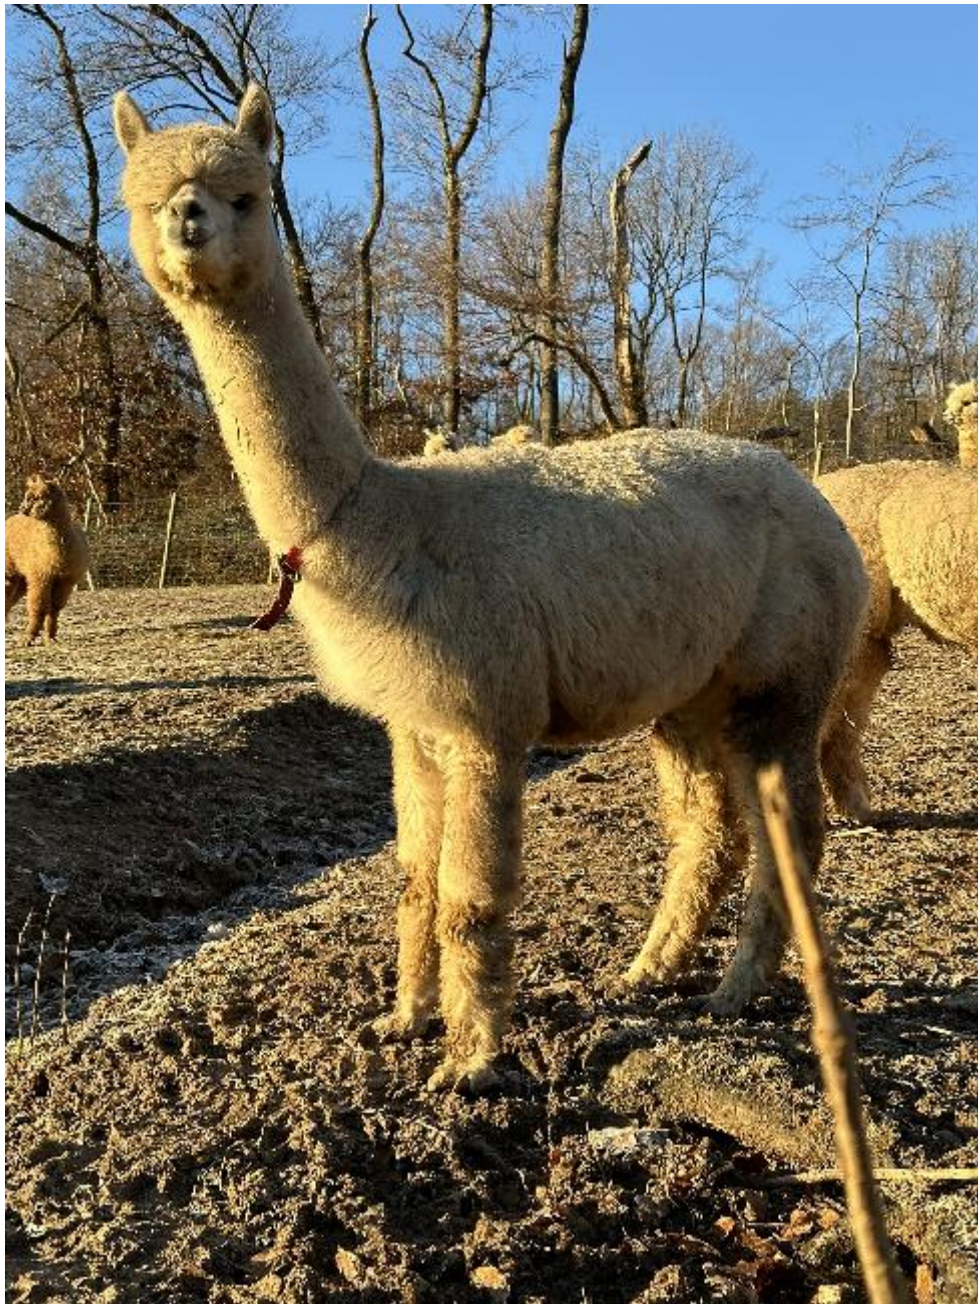

Alpaca Photo 2