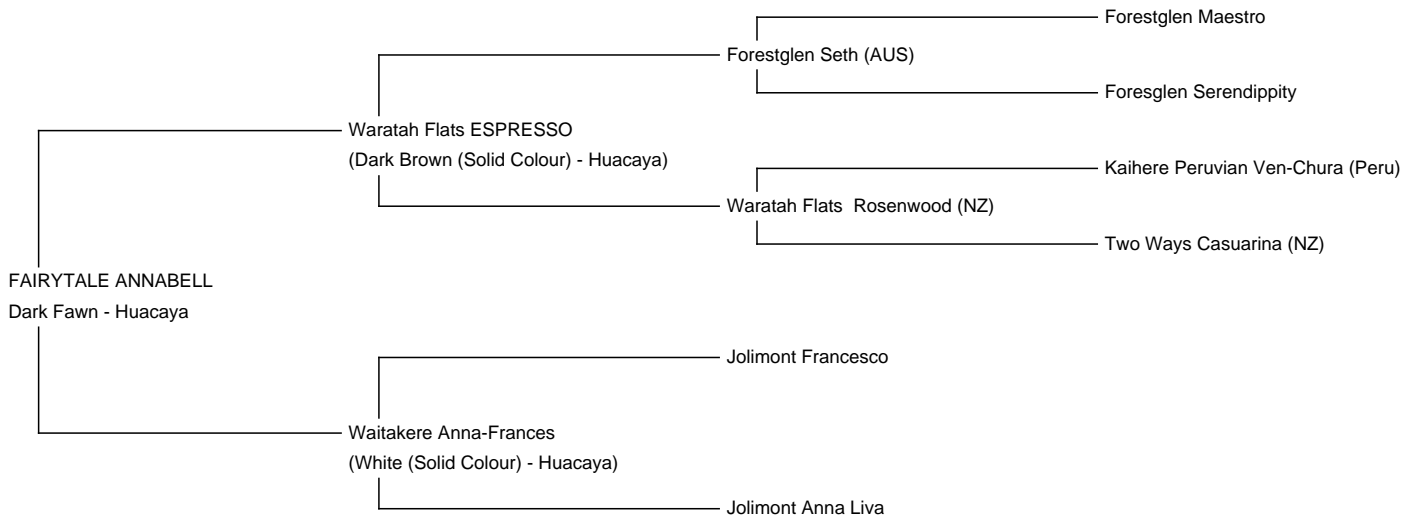

FAIRYTALE ANNABELL

Price: €4,000.00 This price is NOT inclusive of sales tax which needs to be added. **(SOLD)**

Sire: Waratah Flats ESPRESSO

Dam: Waitakere Anna-Frances

Type: Pregnant Female (Pregnant)

Breed Type: Huacaya

Colour: Dark Fawn

Registered With: AAeV

Blood Lineage: Waratah Flats Seth

Date of Birth: 10th May 2015

Fleece: (8th)

20.40µ SD 5.10µ CV 25.20% % Over 30 Microns(µ) 5.50% SF 20.60µ

(taken on 1st May 2023 at 8 Years of age)

Fibre Testing Authority: Art of Fibre

Description:

Fairytale Annabel ist eine erfahren Zuchtstute und hat uns bereits sehr hochwertigen Nachwuchs gebracht. Ihre Fohlen bekommt sie problemlos und zieht diese ohne Aufregung groß.

Name of covering male: Fairytale Cosmopolitan (White)

Last Mating Date: 30th June 2023

Estimated Date Cria Due (Pregnant Female): 30th May 2024

Fairytale Annabell Januar 2024

Fairytale Annabell Januar 2024