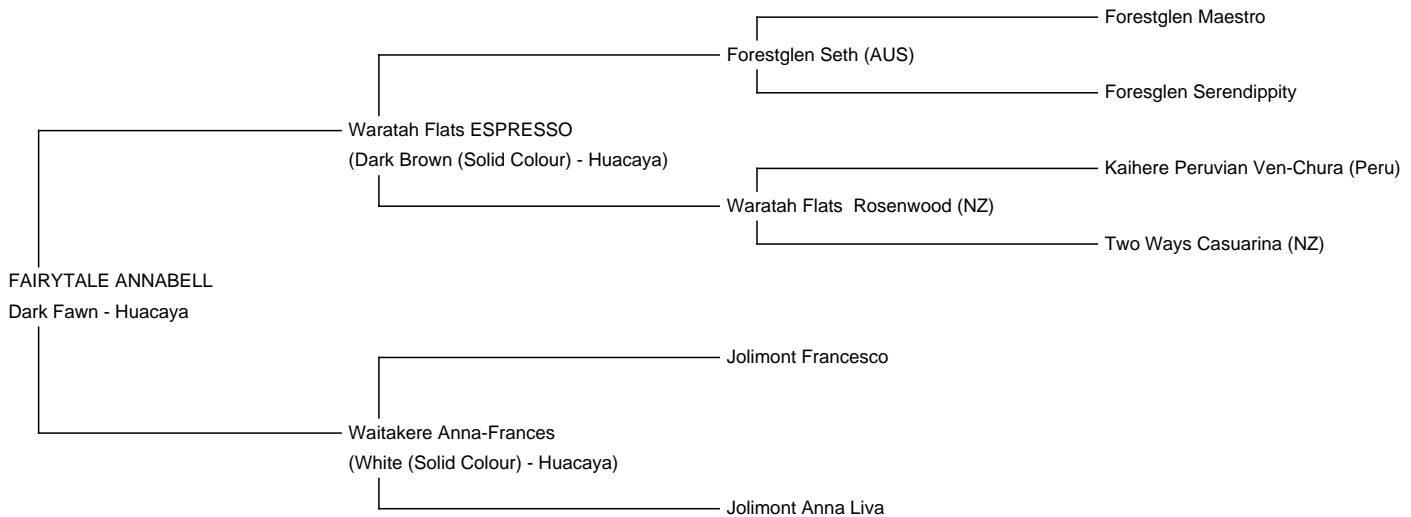

FAIRYTALE ANNABELL

Price: €4,000.00 This price is NOT inclusive of sales tax which needs to be added. **(SOLD)**

Sire: Waratah Flats ESPRESSO

Dam: Waitakere Anna-Frances

Type: Pregnant Female (Pregnant)

Breed Type: Huacaya

Colour: Dark Fawn

Registered With: AAeV

Blood Lineage: Waratah Flats Seth

Date of Birth: 10th May 2015

Fleece: (8th)

20.40µ SD 5.10µ CV 25.20% % Over 30 Microns(µ) 5.50% SF 20.60µ

(taken on 1st May 2023 at 8 Years of age)

Fibre Testing Authority: Art of Fibre

Description:

Fairytales Annabel ist eine erfahren Zuchtstute und hat uns bereits sehr hochwertigen Nachwuchs gebracht. Ihre Fohlen bekommt sie problemlos und zieht diese ohne Aufregung groß.

Name of covering male: Fairytales Cosmopolitan (White)

Last Mating Date: 30th June 2023

Estimated Date Cria Due (Pregnant Female): 30th May 2024