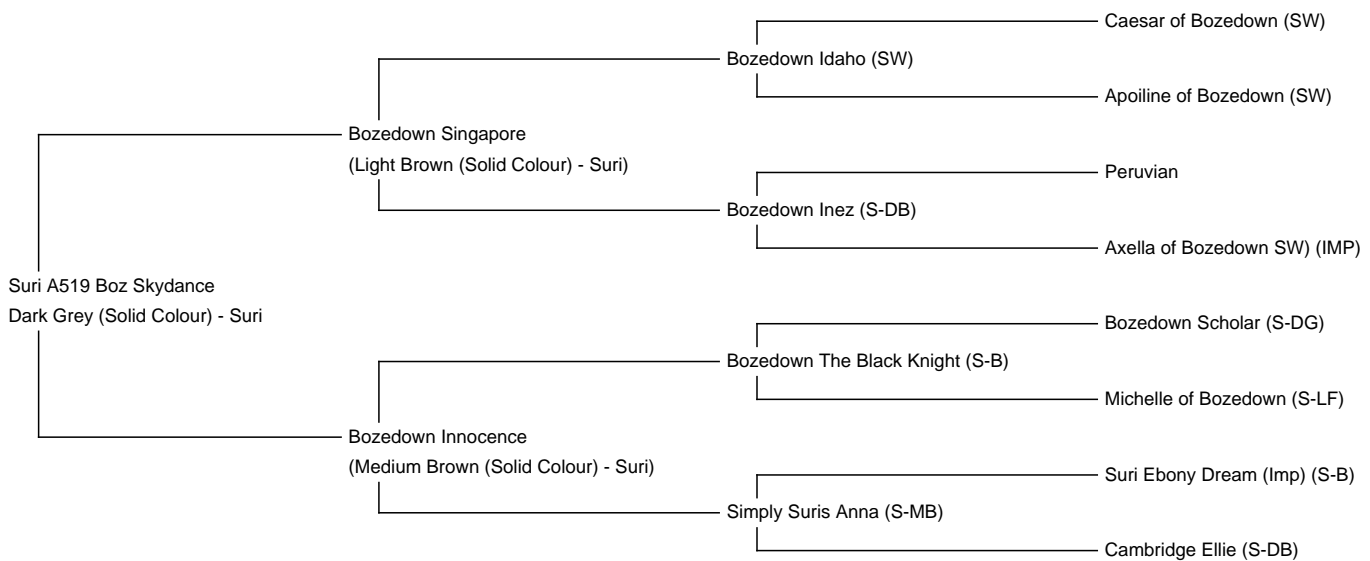

## Suri A519 Boz Skydance

**Price:** £2,750.00 (excl VAT)

**Sire:** Bozdown Singapore

**Dam:** Bozdown Innocence

**Type:** Female

**Breed Type:** Suri

**Colour:** Dark Grey (Solid Colour)

**Registered With:** BAS

**Blood Lineage:** Pure Peruvian

**Date of Birth:** 10th June 2023

### Description:

Bozdown Skydance is a striking modern grey female and with most modern greys, they develop and display more of grey appearance in their second fleece. Which is what Skydance's full brother did!