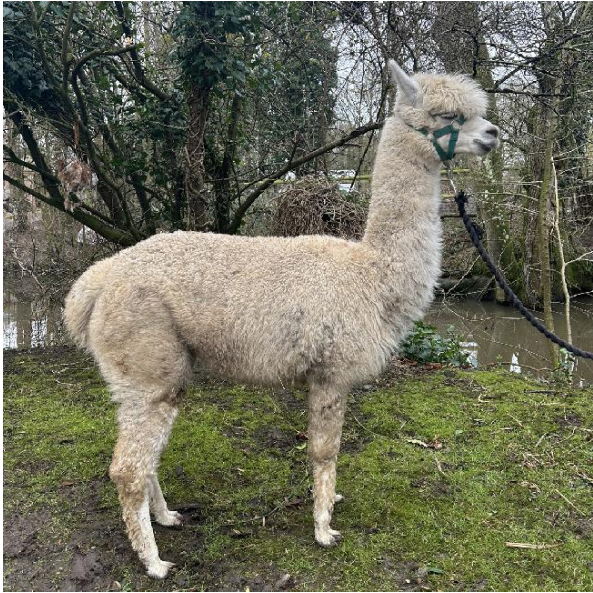

Alpaca Photo 1