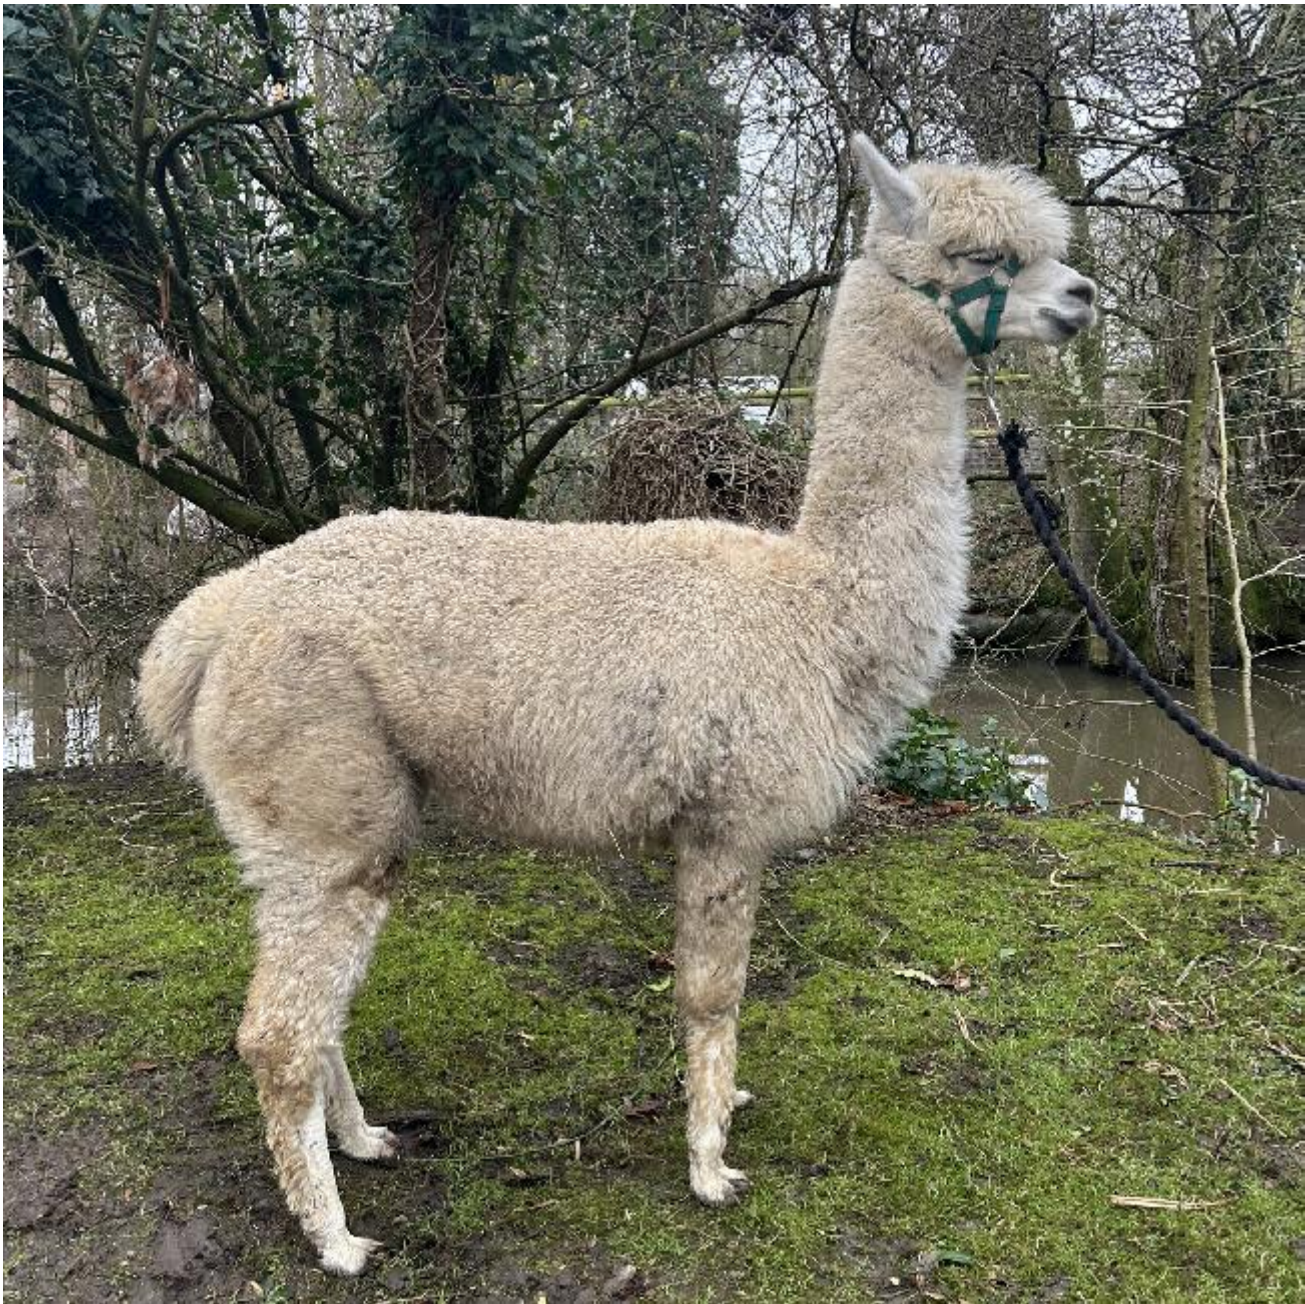

Alpaca Photo 1