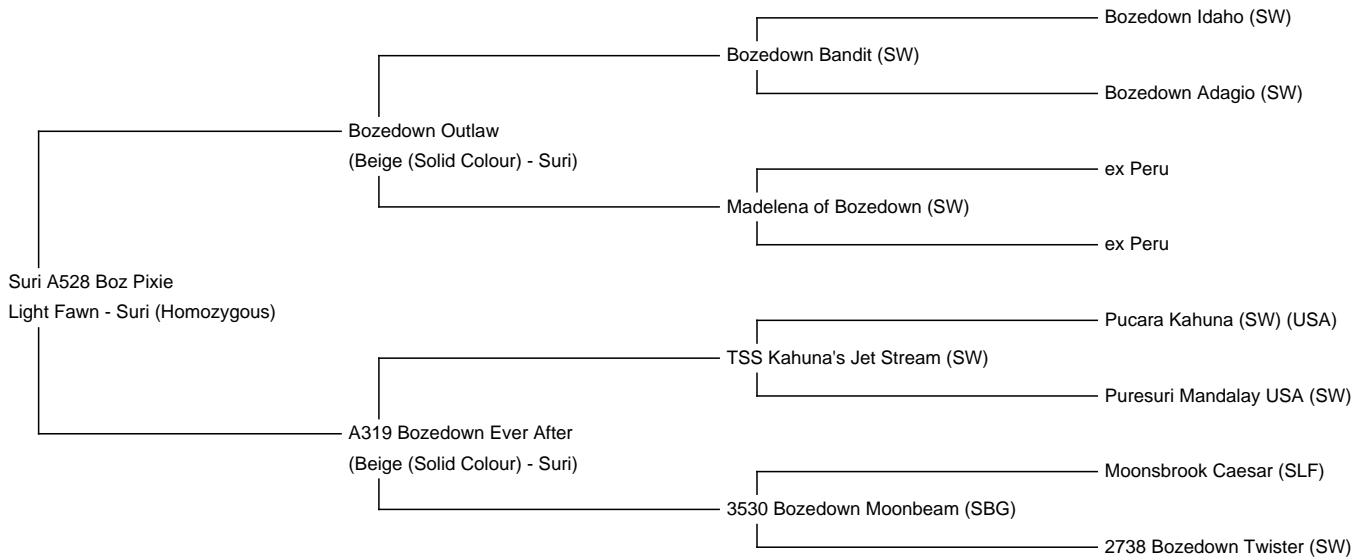

## Suri A528 Boz Pixie

**Price:** £1,750.00 (excl VAT)

**Sire:** Bozdown Outlaw

**Dam:** A319 Bozdown Ever After

**Type:** Female

**Breed Type:** Suri (Homozygous)

**Colour:** Light Fawn

**Registered With:** BAS

**Blood Lineage:** Pure Peruvian

**Date of Birth:** 14th May 2023

### Description:

Bozdown Pixie is a lovely well grown female with a very balanced frame. She is displaying excellent lustre and fibre alignment throughout her fleece. She is beautifully soft and cool to the touch which is a great attribute we are looking for in a suri. Her saddle is a beautiful light fawn colour throughout and then her fleece moves to white up with neck .